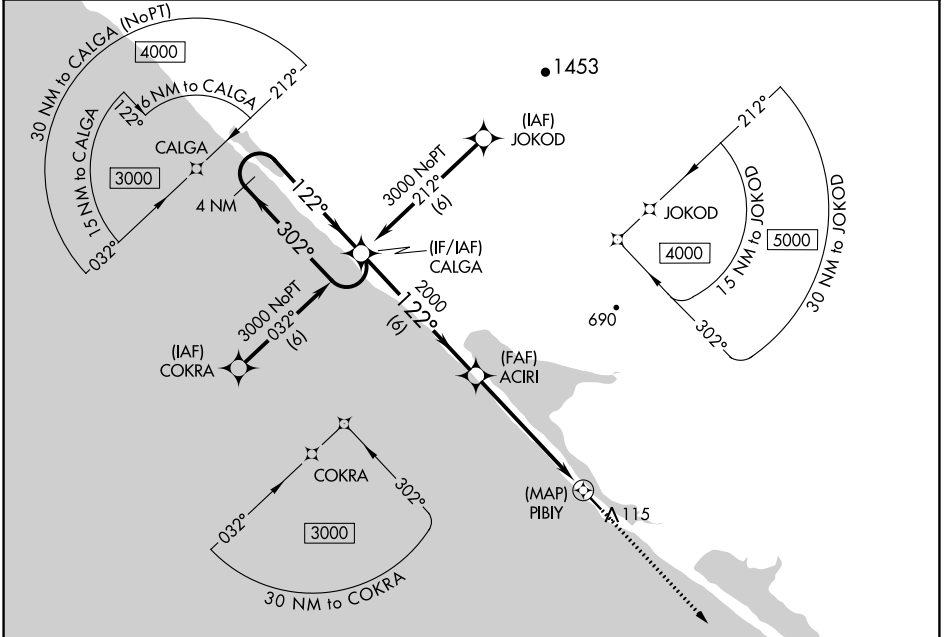

APP CRS	Rwy Idg	3000
122°	TDZE	13
	Apt Elev	18

RNAV (GPS) RWY 12

KIVALINA (KVL)(PAVL)

⚠ DME/DME RNP-0.3 NA. When local altimeter setting not received, use Noatak altimeter setting and increase all MDAs 340 feet and LNAV Cat C visibility 1 SM and Circling Cat B visibility ¼ SM, Cat C 1 ¼ SM.

MISSED APPROACH: Climb to 3000 direct DINEC and hold.

ASOS	WTK/PAWN AWOS-3P	ANCHORAGE CENTER	KOTZEBUE RADIO	UNICOM
135.8	135.75	119.2 263.0	122.55	122.8 (CTAF) 0

ELEV 18	TDZE 13
---------	---------

CATEGORY	A	B	C	D
LNAV MDA	340-1 327 (400-1)			NA
CIRCLING	440-1 422 (500-1)	560-1 542 (600-1)	560-1½ 542 (600-1½)	NA

AK, 31 OCT 2024 to 26 DEC 2024

AK, 31 OCT 2024 to 26 DEC 2024