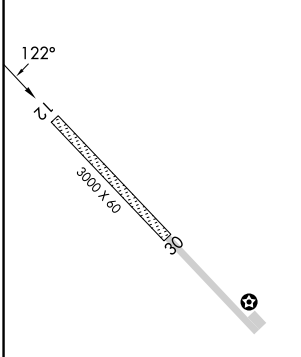

APP CRS	Rwy Idg	3000
122°	TDZE	13
	Apt Elev	18

RNAV (GPS) RWY 12

KIVALINA (KVL)(PAVL)

⚠ DME/DME RNP-0.3 NA. When local altimeter setting not received, use Noatak altimeter setting and increase all MDAs 340 feet and LNAV Cat C visibility 1 SM and Circling Cat B visibility ¼ SM, Cat C 1 ¼ SM.

MISSED APPROACH: Climb to 3000 direct DINEC and hold.

ASOS	WTK/PAWN AWOS-3P	ANCHORAGE CENTER	KOTZEBUE RADIO	UNICOM
135.8	135.75	119.2 263.0	122.55	122.8 (CTAF) 0

ELEV 18	TDZE 13
---------	---------

CATEGORY	A	B	C	D
LNAV MDA	340-1 327 (400-1)			NA
CIRCLING	440-1 422 (500-1)	560-1 542 (600-1)	560-1½ 542 (600-1½)	NA