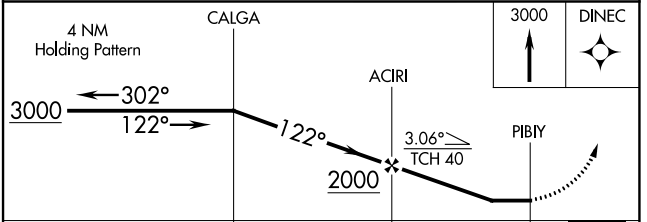

APP CRS	Rwy Idg	3000
122°	TDZE	13
	Apt Elev	18

RNAV (GPS) RWY 12

KIVALINA (KVL)(PAVL)

⚠ DME/DME RNP-0.3 NA. When local altimeter setting not received, use Noatak altimeter setting and increase all MDAs 340 feet and LNAV Cat C visibility 1 SM and Circling Cat B visibility ¼ SM, Cat C 1 ¼ SM.

MISSED APPROACH: Climb to 3000 direct DINEC and hold.

ASOS	WTK/PAWN AWOS-3P	ANCHORAGE CENTER	KOTZEBUE RADIO	UNICOM
135.8	135.75	119.2 263.0	122.55	122.8 (CTAF) 0

ELEV 18	TDZE 13
---------	---------

CATEGORY	A	B	C	D
LNAV MDA	340-1 327 (400-1)			NA
CIRCLING	440-1 422 (500-1)	560-1 542 (600-1)	560-1½ 542 (600-1½)	NA