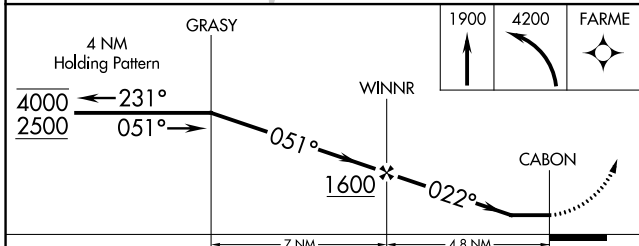

APP CRS 022°	Rwy Idg TDZE Apt Elev	N/A N/A 181

RNAV (GPS)-A

BOB BAKER MEML (IAN) (PAIK)

RNP APCH.	MISSED APPROACH: Climb to 1900 then climbing left turn to 4200 direct FARME and hold.
NA -28°C	Circling to Rwy 7 NA at night. Circling NA north of Rwy 7-25.

AWOS-3P 119,025	ANCHORAGE CENTER 119.2 263.0	CTAF 122.7

CATEGORY	A	B	C	D
CIRCLING	800-1 619 (700-1)	820-1 639 (700-1)	1220-3	1039 (1100-3)

MIRL Rwy 7-25

REIL Rwy 25

AK, 31 OCT 2024 to 26 DEC 2024

AK, 31 OCT 2024 to 26 DEC 2024