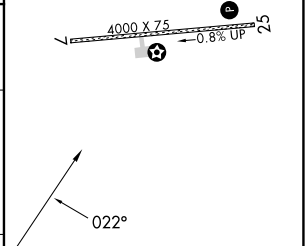

# RNAV (GPS)-A

BOB BAKER MEML (IAN) (PAIK)

RNP APCH.	MISSED APPROACH: Climb to 1900 then climbing left turn to 4200 direct FARME and hold.
NA -28°C	Circling to Rwy 7 NA at night. Circling NA north of Rwy 7-25.

AWOS-3P <b>119,025</b>	ANCHORAGE CENTER <b>119.2 263.0</b>	CTAF <b>122.7</b>
---------------------------	--	----------------------

CATEGORY	A	B	C	D
CIRCLING	800-1 619 (700-1)	820-1 639 (700-1)	1220-3	1039 (1100-3)