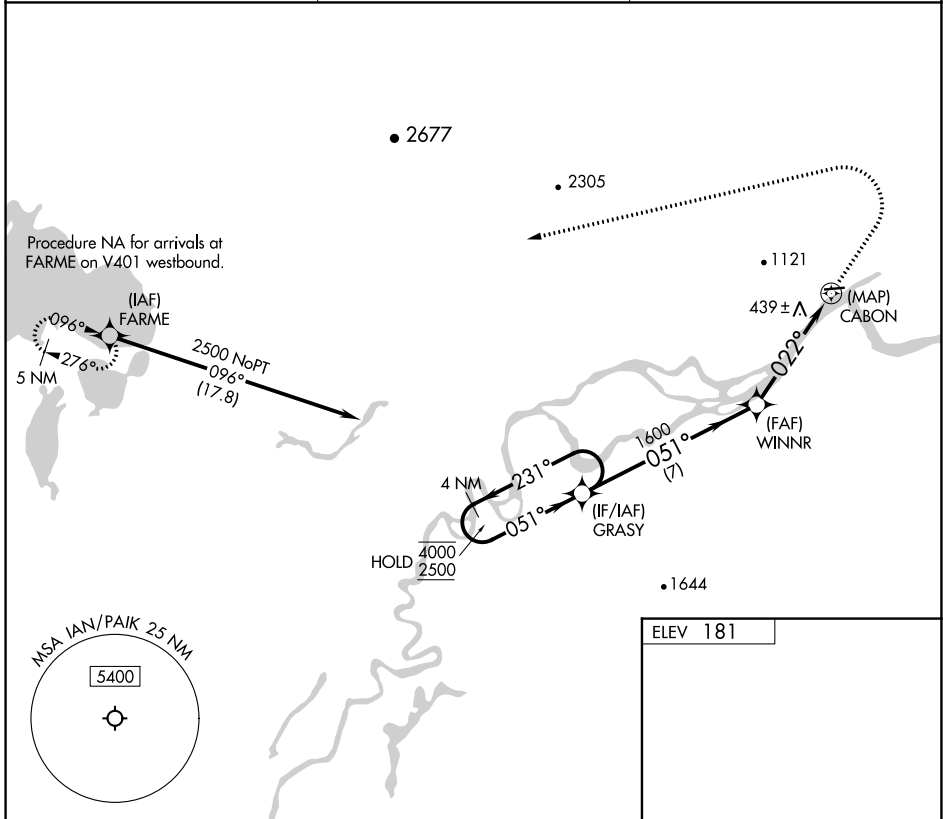

APP CRS <b>022°</b>	Rwy Idg TDZE Apt Elev	<b>N/A</b> <b>N/A</b> <b>181</b>
------------------------	-----------------------------	--

# RNAV (GPS)-A

BOB BAKER MEML (IAN) (PAIK)

RNP APCH.	MISSED APPROACH: Climb to 1900 then climbing left turn to 4200 direct FARME and hold.
NA -28°C	Circling to Rwy 7 NA at night. Circling NA north of Rwy 7-25.

AWOS-3P <b>119,025</b>	ANCHORAGE CENTER <b>119.2 263.0</b>	CTAF <b>122.7</b>
---------------------------	--	----------------------

CATEGORY	A	B	C	D
CIRCLING	800-1 619 (700-1)	820-1 639 (700-1)	1220-3	1039 (1100-3)

MIRL Rwy 7-25

REIL Rwy 25

AK, 31 OCT 2024 to 26 DEC 2024

AK, 31 OCT 2024 to 26 DEC 2024