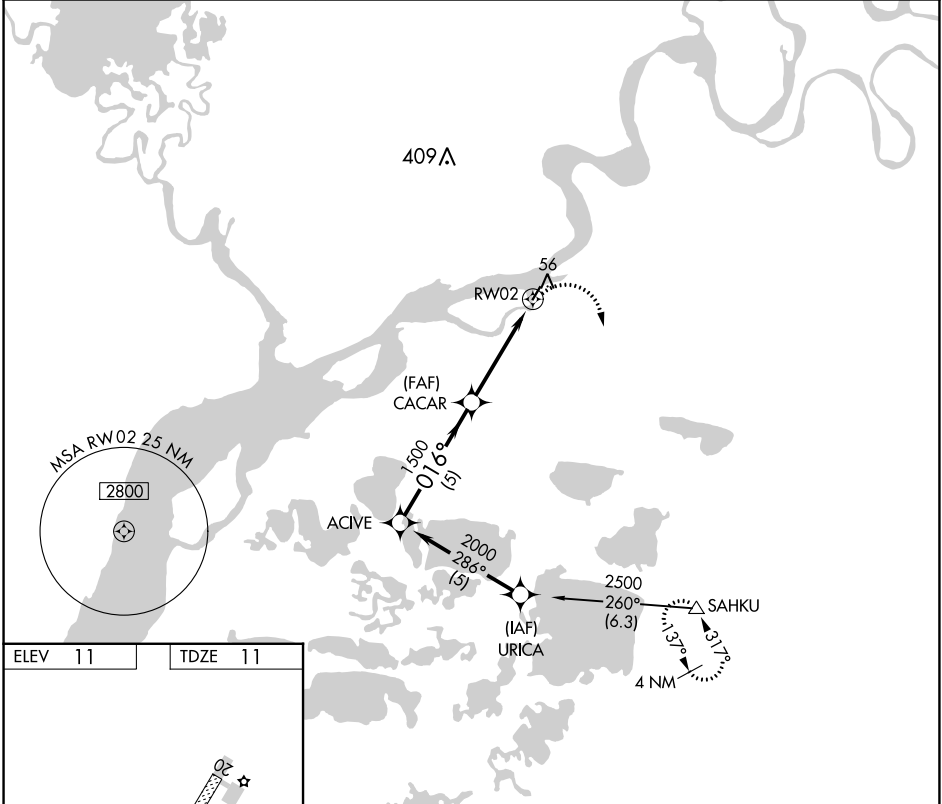

APP CRS 016°	Rwy Idg TDZE Apt Elev	3000 11 11
------------------------	-----------------------------	---------------------------------------

RNAV (GPS) RWY 2

NAPASKIAK (PKA) (PAPK)

RNP APCH-GPS.	MISSED APPROACH: Climbing right turn to 2500 direct SAHKU WP and hold.
NA Use Bethel altimeter setting.	

BET/PABE ASOS 135.45	ANCHORAGE CENTER 125.2 372.0	CTAF 122.9
--------------------------------	--	----------------------

CATEGORY	A	B	C	D
LNAV MDA	420-1	409 (500-1)	NA	
CIRCLING	440-1 429 (500-1)	580-1 569 (600-1)	NA	

AK, 31 OCT 2024 to 26 DEC 2024

AK, 31 OCT 2024 to 26 DEC 2024