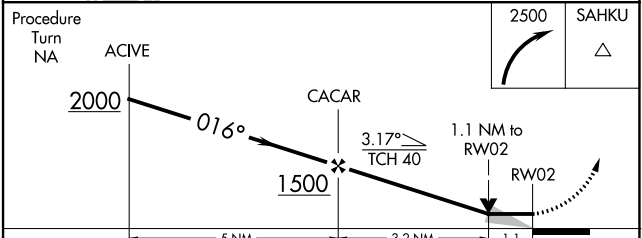

APP CRS 016°	Rwy Idg TDZE Apt Elev	3000 11 11
------------------------	-----------------------------	---------------------------------------

RNAV (GPS) RWY 2

NAPASKIAK (PKA) (PAPK)

RNP APCH-GPS.	MISSED APPROACH: Climbing right turn to 2500 direct SAHKU WP and hold.
NA Use Bethel altimeter setting.	

BET/PABE ASOS 135.45	ANCHORAGE CENTER 125.2 372.0	CTAF 122.9
--------------------------------	--	----------------------

CATEGORY	A	B	C	D
LNAV MDA	420-1	409 (500-1)	NA	
CIRCLING	440-1 429 (500-1)	580-1 569 (600-1)	NA	