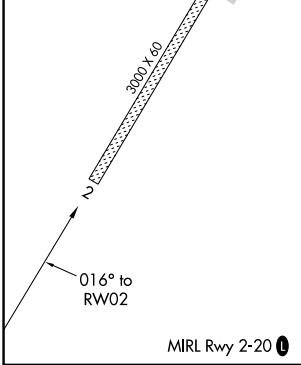

APP CRS 016°	Rwy Idg TDZE Apt Elev	3000 11 11
------------------------	-----------------------------	---------------------------------------

RNAV (GPS) RWY 2

NAPASKIAK (PKA) (PAPK)

RNP APCH-GPS.	MISSED APPROACH: Climbing right turn to 2500 direct SAHKU WP and hold.
NA Use Bethel altimeter setting.	

BET/PABE ASOS 135.45	ANCHORAGE CENTER 125.2 372.0	CTAF 122.9
--------------------------------	--	----------------------

CATEGORY	A	B	C	D
LNAV MDA	420-1	409 (500-1)	NA	
CIRCLING	440-1 429 (500-1)	580-1 569 (600-1)	NA	