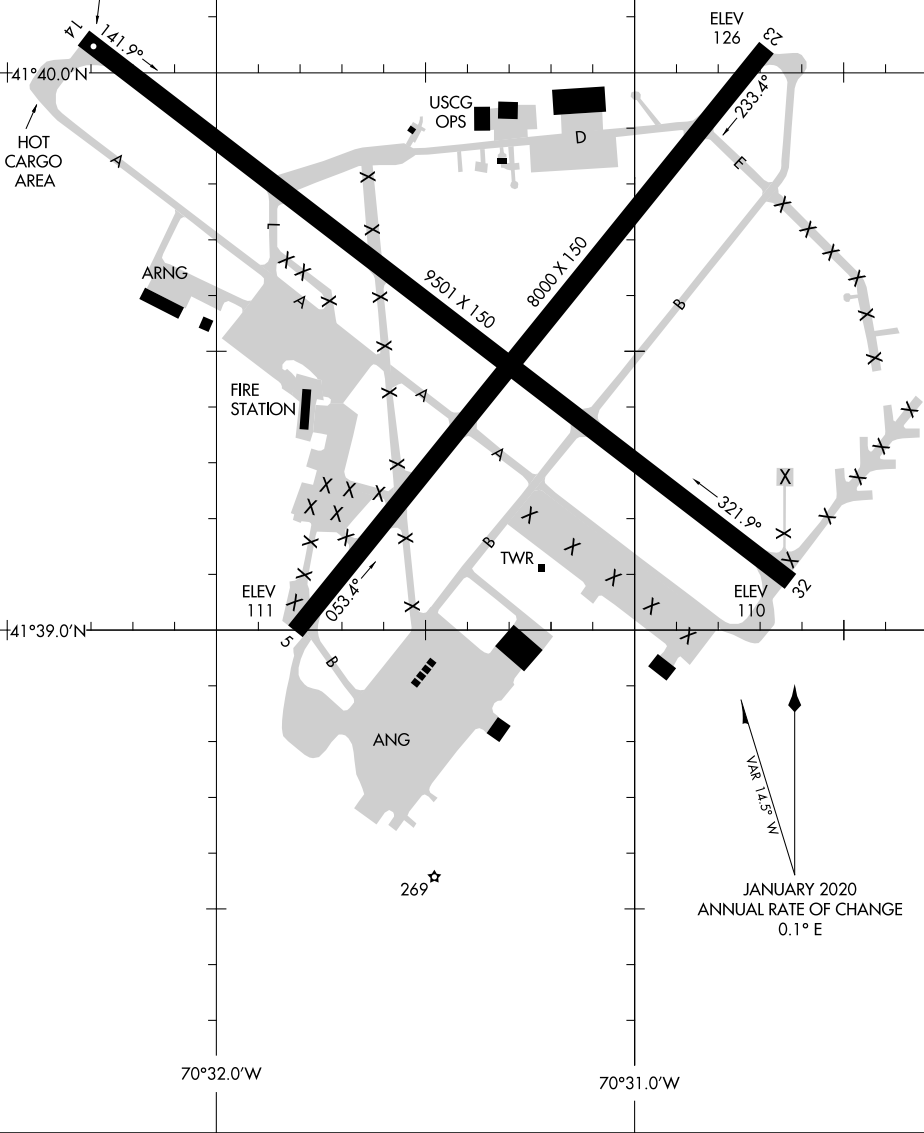

24137

AIRPORT DIAGRAM

CAPE COD COAST GUARD AIR STATION (F/MH)
AL-10362 (FAA)
FALMOUTH, MASSACHUSETTS

ATIS
120.475 236.825
COAST GUARD TOWER
128.425 291.1
GND CON
124.15 275.8

**CAUTION: BE ALERT TO RUNWAY CROSSING CLEARANCES.
READBACK OF ALL RUNWAY HOLDING INSTRUCTIONS IS REQUIRED.**

RWY 05-23
PCN 33 F/A/W/T
RWY 14-32
PCN 26 F/A/W/T

FIELD
ELEV
130

NE-1, 31 OCT 2024 to 28 NOV 2024

NE-1, 31 OCT 2024 to 28 NOV 2024