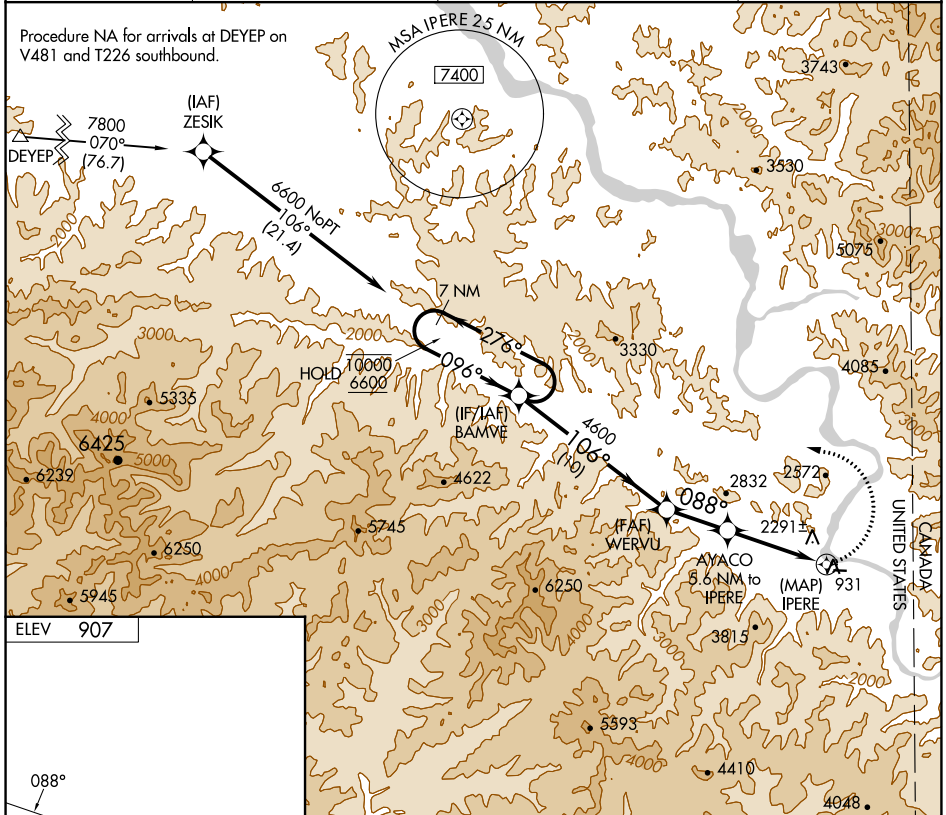

APP CRS 088°	Rwy Idg TDZE Apt Elev	N/A N/A 907
------------------------	-----------------------------	--

RNAV (GPS)-A
EAGLE (EAA) (PAEG)

RNP APCH.

 Circling NA north of Rwy 7-25. Procedure NA at night.
 When local altimeter setting not received, procedure NA.
 -12°C

MISSED APPROACH: (Do not exceed 210K until BAMVE) Climbing left turn to 6600 direct BAMVE and hold, continue climb-in-hold to 6600.

ASOS 135.55	ANCHORAGE CENTER 135.3 322.5	NORTHWAY RADIO 122.3	UNICOM 122.8 (CTAF)
-----------------------	--	--------------------------------	-------------------------------

CATEGORY	A	B	C	D
CIRCLING	2720-1¼ 1813 (1900-1¼)	2720-1½ 1813 (1900-1½)	3020-3 2113 (2200-3)	NA

AK, 31 OCT 2024 to 26 DEC 2024

AK, 31 OCT 2024 to 26 DEC 2024