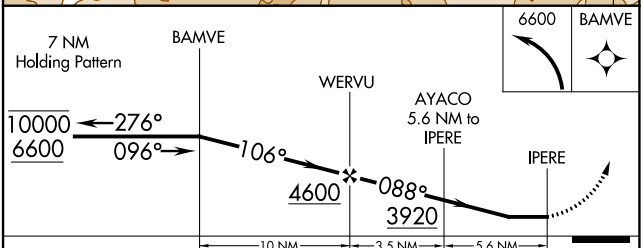

APP CRS 088°	Rwy Idg TDZE Apt Elev	N/A N/A 907
------------------------	-----------------------------	--

RNAV (GPS)-A
EAGLE (EAA) (PAEG)

RNP APCH.

 Circling NA north of Rwy 7-25. Procedure NA at night.
 When local altimeter setting not received, procedure NA.
 -12°C

MISSED APPROACH: (Do not exceed 210K until BAMVE) Climbing left turn to 6600 direct BAMVE and hold, continue climb-in-hold to 6600.

ASOS 135.55	ANCHORAGE CENTER 135.3 322.5	NORTHWAY RADIO 122.3	UNICOM 122.8 (CTAF)
-----------------------	--	--------------------------------	-------------------------------

CATEGORY	A	B	C	D
CIRCLING	2720-1¼ 1813 (1900-1¼)	2720-1½ 1813 (1900-1½)	3020-3 2113 (2200-3)	NA

AK, 31 OCT 2024 to 26 DEC 2024

AK, 31 OCT 2024 to 26 DEC 2024