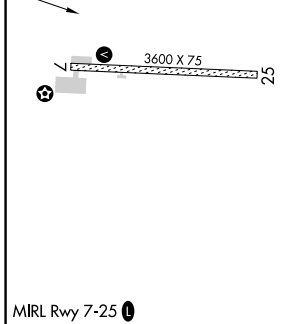

APP CRS 088°	Rwy Idg TDZE Apt Elev	N/A N/A 907
------------------------	-----------------------------	--

RNAV (GPS)-A
EAGLE (EAA) (PAEG)

RNP APCH.

 Circling NA north of Rwy 7-25. Procedure NA at night.
 When local altimeter setting not received, procedure NA.
 -12°C

MISSED APPROACH: (Do not exceed 210K until BAMVE) Climbing left turn to 6600 direct BAMVE and hold, continue climb-in-hold to 6600.

ASOS 135.55	ANCHORAGE CENTER 135.3 322.5	NORTHWAY RADIO 122.3	UNICOM 122.8 (CTAF)
-----------------------	--	--------------------------------	-------------------------------

CATEGORY	A	B	C	D
CIRCLING	2720-1¼ 1813 (1900-1¼)	2720-1½ 1813 (1900-1½)	3020-3 2113 (2200-3)	NA

AK, 31 OCT 2024 to 26 DEC 2024

AK, 31 OCT 2024 to 26 DEC 2024