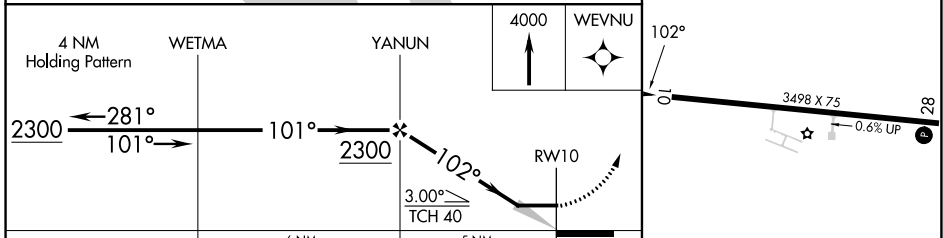

CATEGORY	A	B	C	D
LNVA MDA	1060-1	396 (400-1)	NA	
CIRCLING	1120-1	456 (500-1)	NA	

ELEV 664	TDZE 664