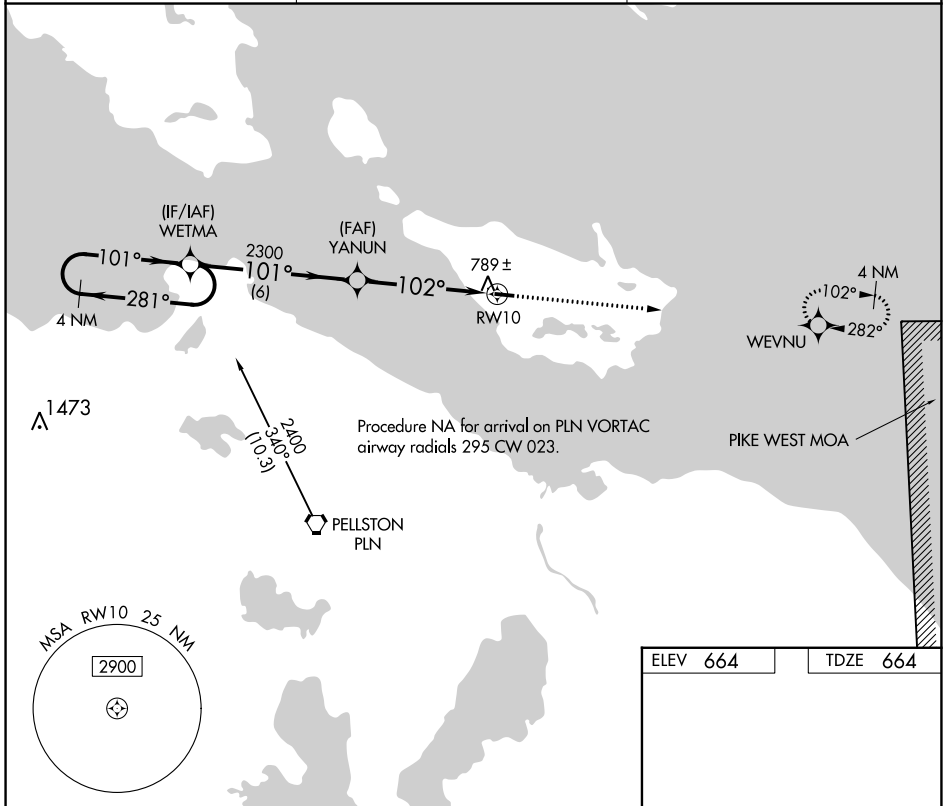

APP CRS	Rwy Idg	<b>3498</b>
<b>102°</b>	TDZE	<b>664</b>
	Apt Elev	<b>664</b>

# RNAV (GPS) RWY 10

BOIS BLANC ISLAND (6Y1)

NA	DME/DME RNP-0.3 NA. Use Cheboygan altimeter setting.	MISSED APPROACH: Climb to 4000 direct WEVNU and hold, continue climb-in-hold to 4000.
----	---	---

SLH AWOS-3 <b>118.175</b>	MINNEAPOLIS CENTER <b>134.6 354.05</b>	CTAF <b>122.9</b>
------------------------------	---	----------------------

EC-1, 31 OCT 2024 to 28 NOV 2024

EC-1, 31 OCT 2024 to 28 NOV 2024

CATEGORY	A	B	C	D
LNVA MDA	1060-1	396 (400-1)	NA	
CIRCLING	1120-1	456 (500-1)	NA	

ELEV 664	TDZE 664
----------	----------