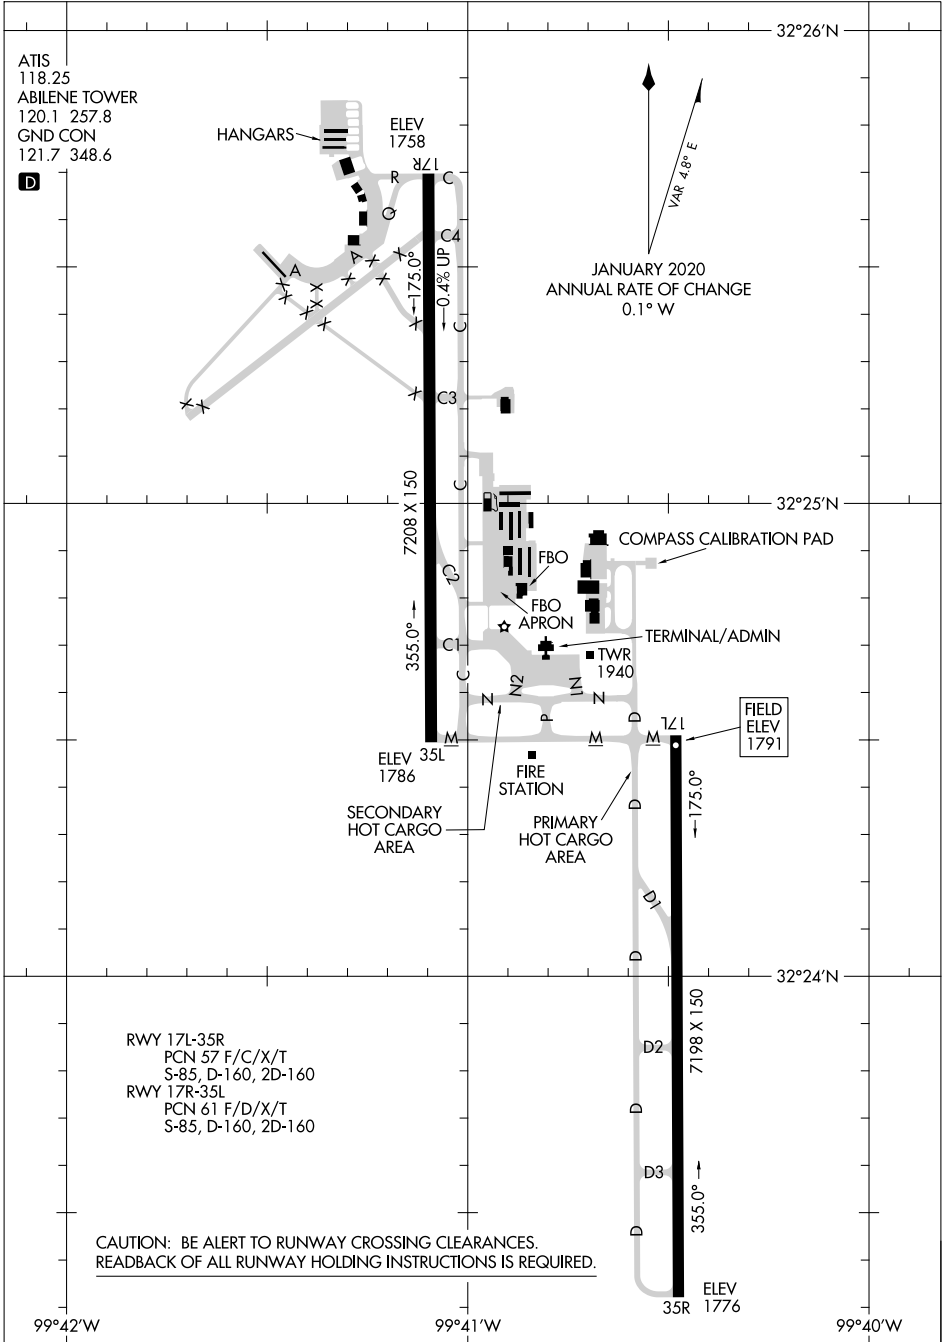

AIRPORT DIAGRAM

ABILENE RGNL (ABI)
ABILENE, TEXAS

AL-1 (FAA)

SC-2, 28 NOV 2024 to 26 DEC 2024

SC-2, 28 NOV 2024 to 26 DEC 2024

AIRPORT DIAGRAM

ABILENE, TEXAS
ABILENE RGNL (ABI)