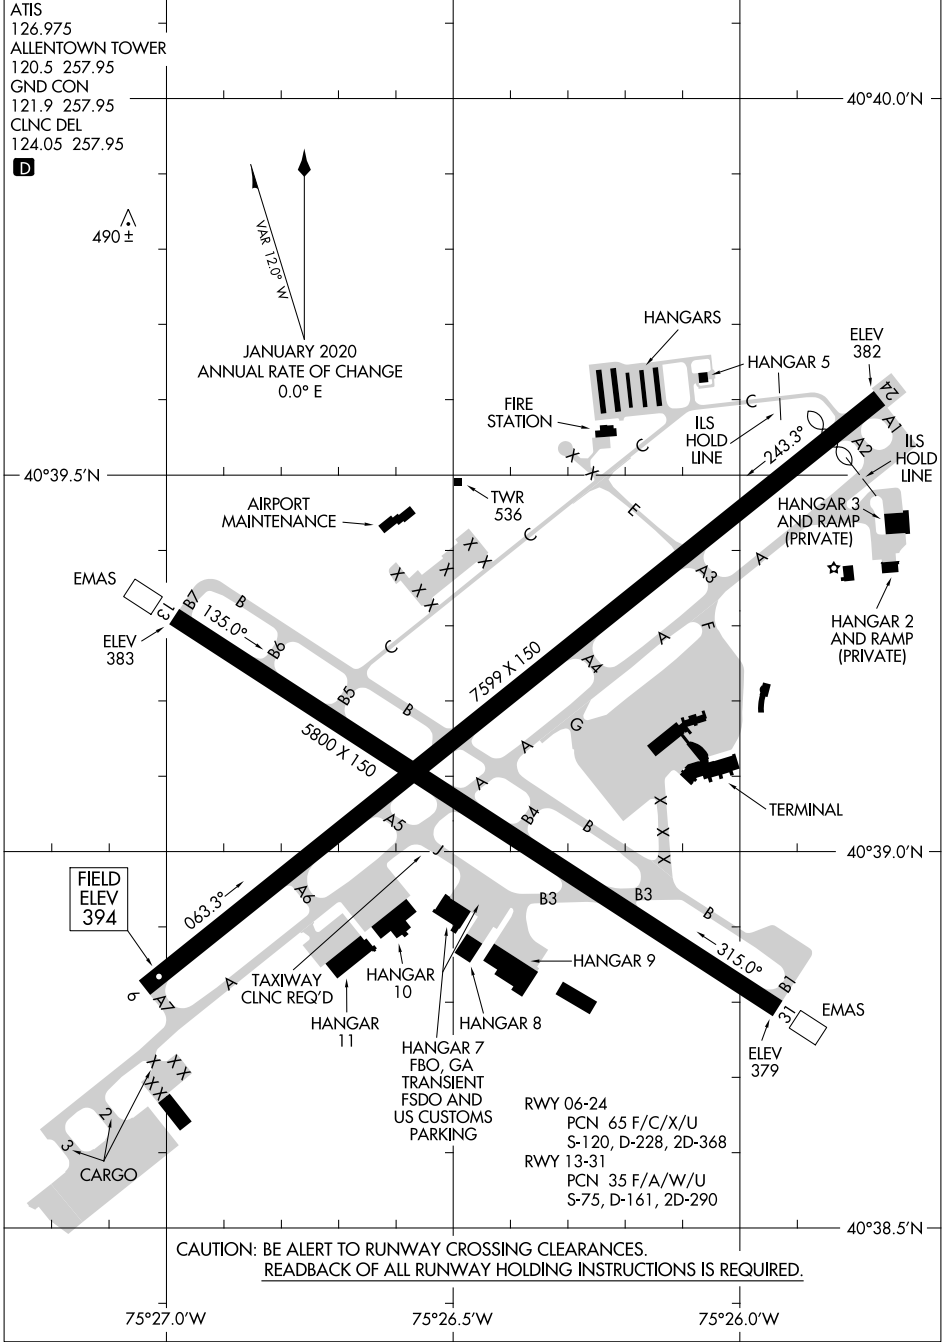

# AIRPORT DIAGRAM

AL-15 (FAA)

LEHIGH VALLEY INTL (ABE)  
ALLENTOWN, PENNSYLVANIA

NE-4, 28 NOV 2024 to 26 DEC 2024

NE-4, 28 NOV 2024 to 26 DEC 2024

CAUTION: BE ALERT TO RUNWAY CROSSING CLEARANCES.  
READBACK OF ALL RUNWAY HOLDING INSTRUCTIONS IS REQUIRED.

# AIRPORT DIAGRAM

23278

ALLENTOWN, PENNSYLVANIA  
LEHIGH VALLEY INTL (ABE)