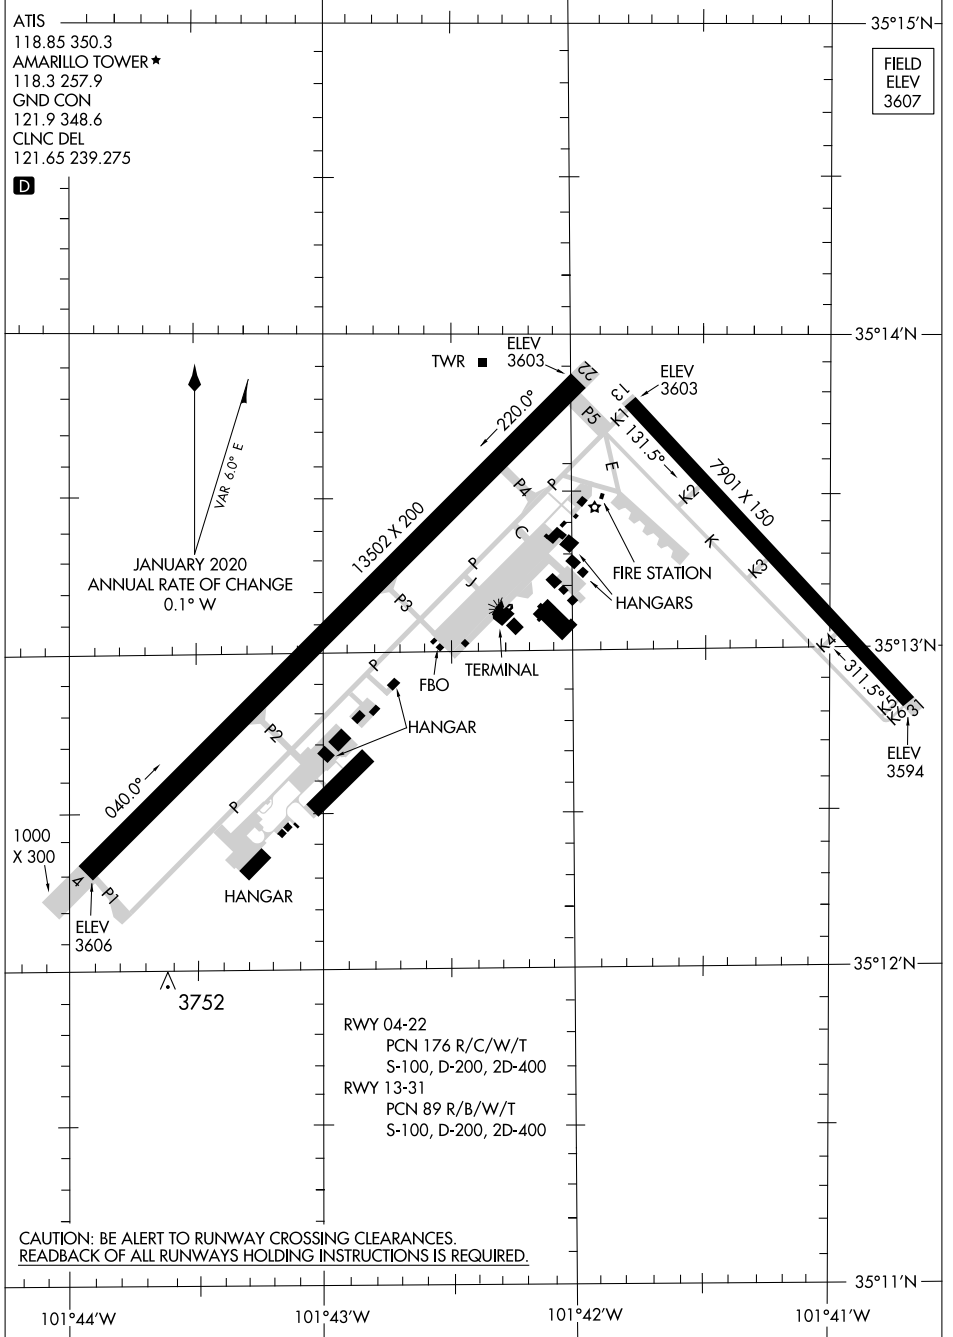

AIRPORT DIAGRAM

RICK HUSBAND AMARILLO INTL (AMA)
AMARILLO, TEXAS

AL-19 (FAA)

SC-2, 28 NOV 2024 to 26 DEC 2024

SC-2, 28 NOV 2024 to 26 DEC 2024