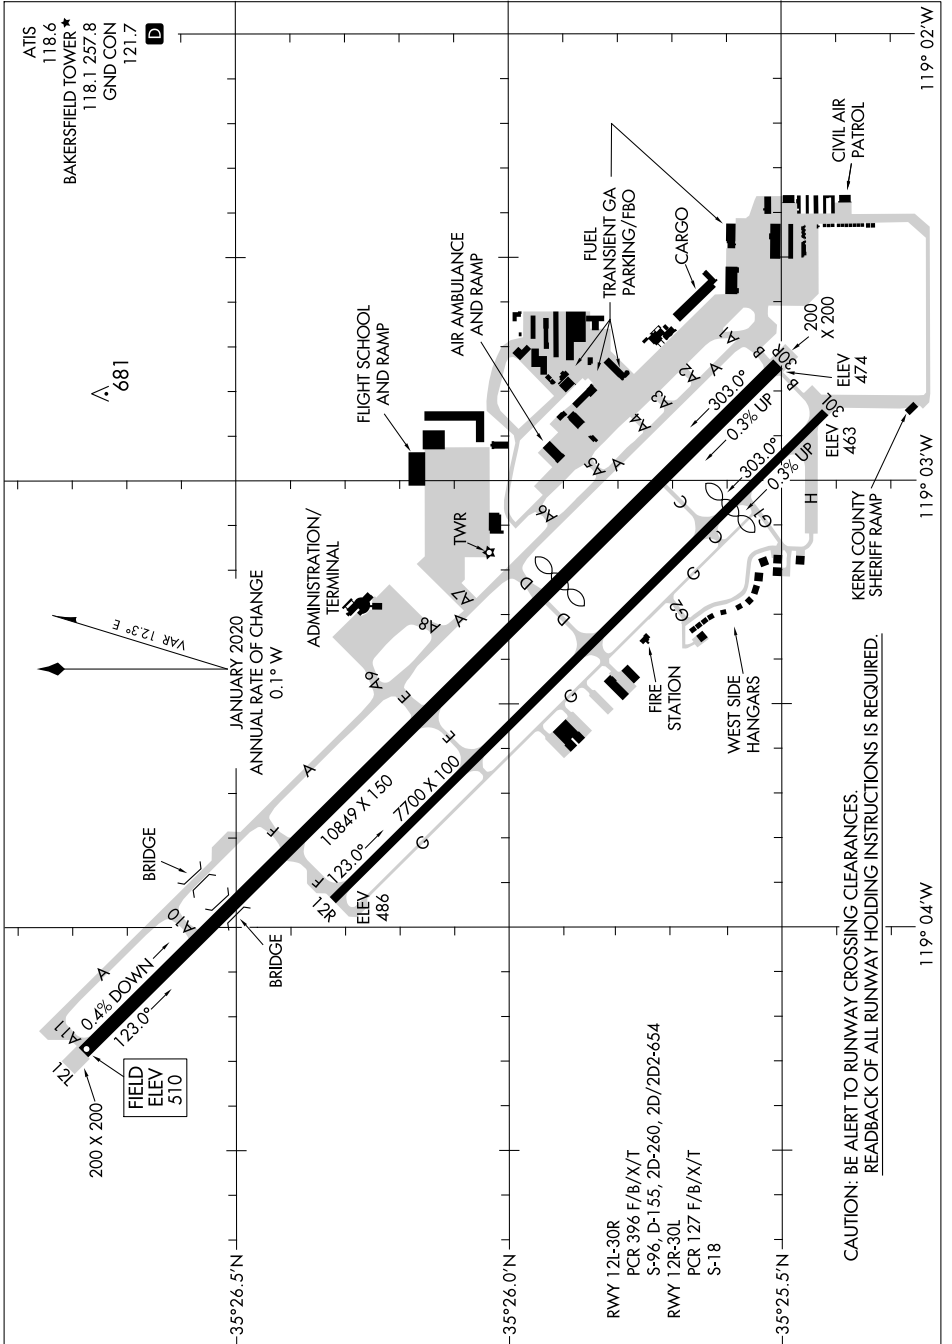

# AIRPORT DIAGRAM

AL-36 (FAA)

MEADOWS FLD (BFL)  
BAKERSFIELD, CALIFORNIA

SW-3, 28 NOV 2024 to 26 DEC 2024

SW-3, 28 NOV 2024 to 26 DEC 2024

# AIRPORT DIAGRAM

BAKERSFIELD, CALIFORNIA  
MEADOWS FLD (BFL)