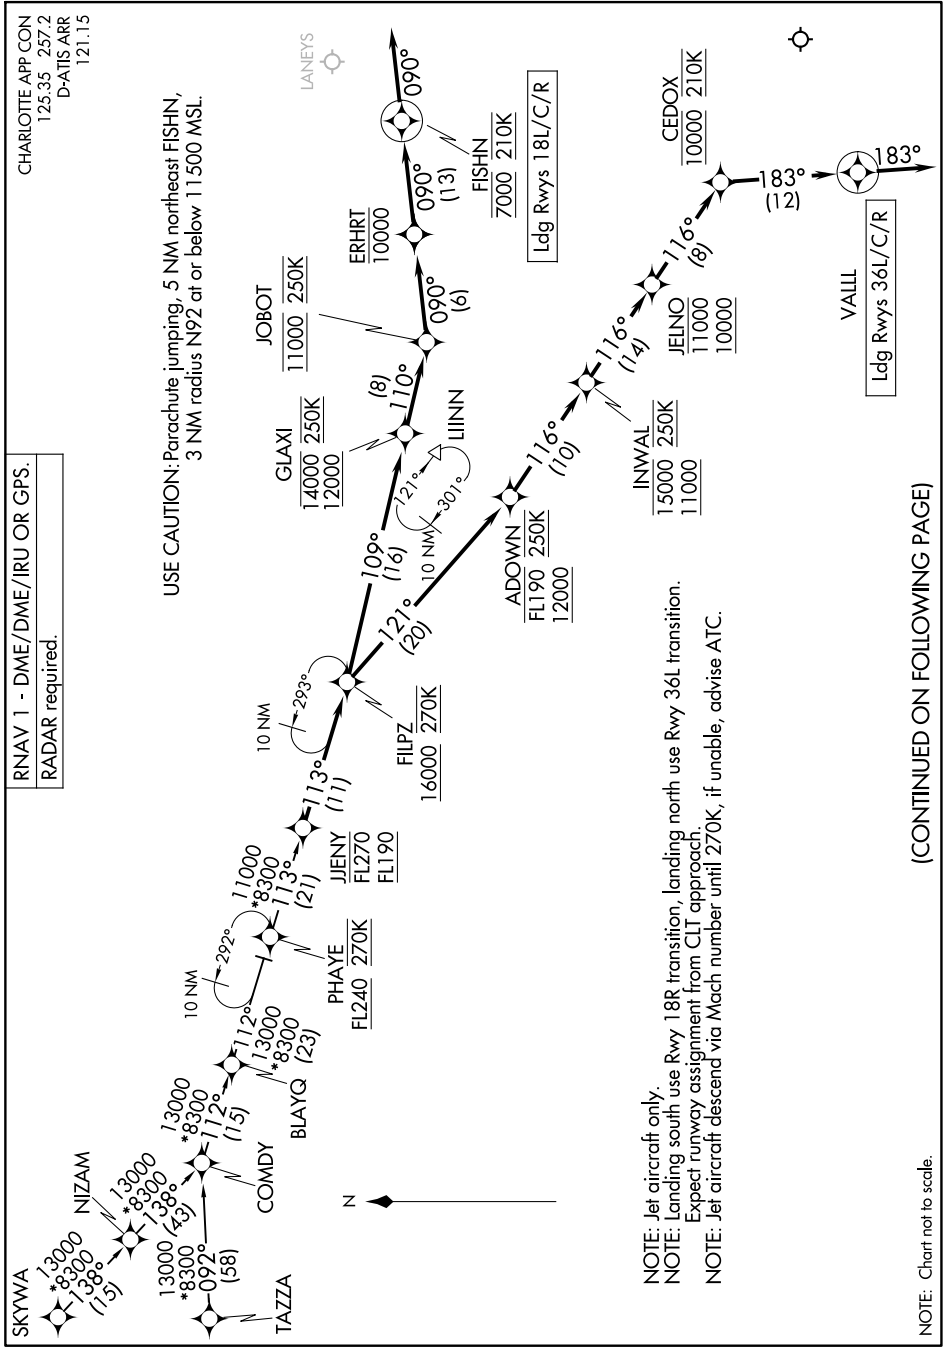

(JJENY.FILPZ4) 24137

AL-78 (FAA)

CHARLOTTE/DOUGLAS INTL (CLT)  
CHARLOTTE, NORTH CAROLINA

# FILPZ FOUR ARRIVAL (RNAV)

SE-2, 28 NOV 2024 to 26 DEC 2024

FILPZ FOUR ARRIVAL (RNAV)  
(JJENY.FILPZ4) 16MAY24

CHARLOTTE, NORTH CAROLINA  
CHARLOTTE/DOUGLAS INTL (CLT)

SE-2, 28 NOV 2024 to 26 DEC 2024