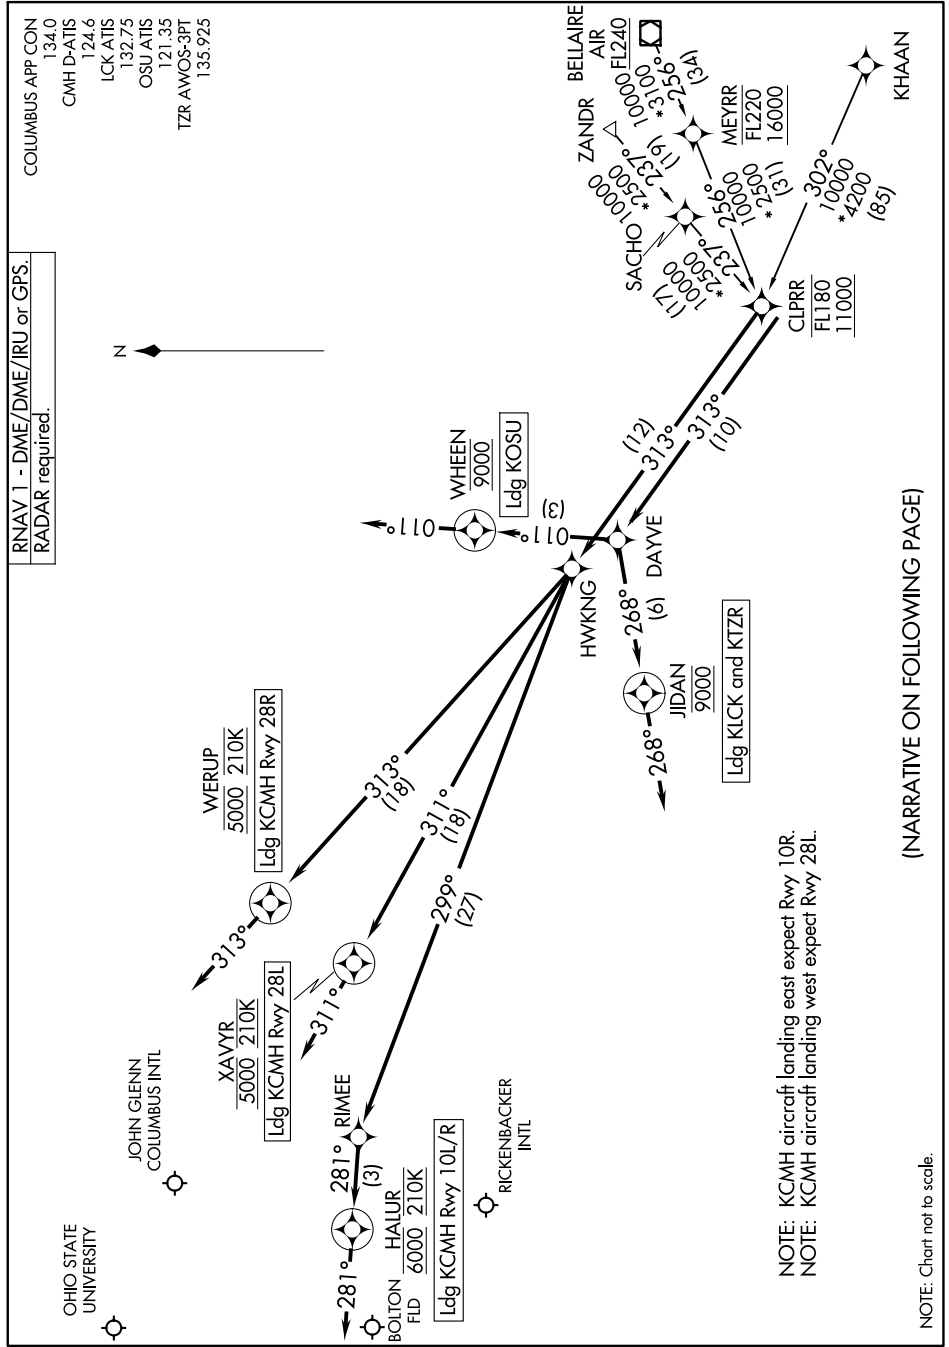

# CLPRR TWO ARRIVAL (RNAV)

COLUMBUS, OHIO

EC-2, 28 NOV 2024 to 26 DEC 2024

(NARRATIVE ON FOLLOWING PAGE)

EC-2, 28 NOV 2024 to 26 DEC 2024

# CLPRR TWO ARRIVAL (RNAV)

COLUMBUS, OHIO