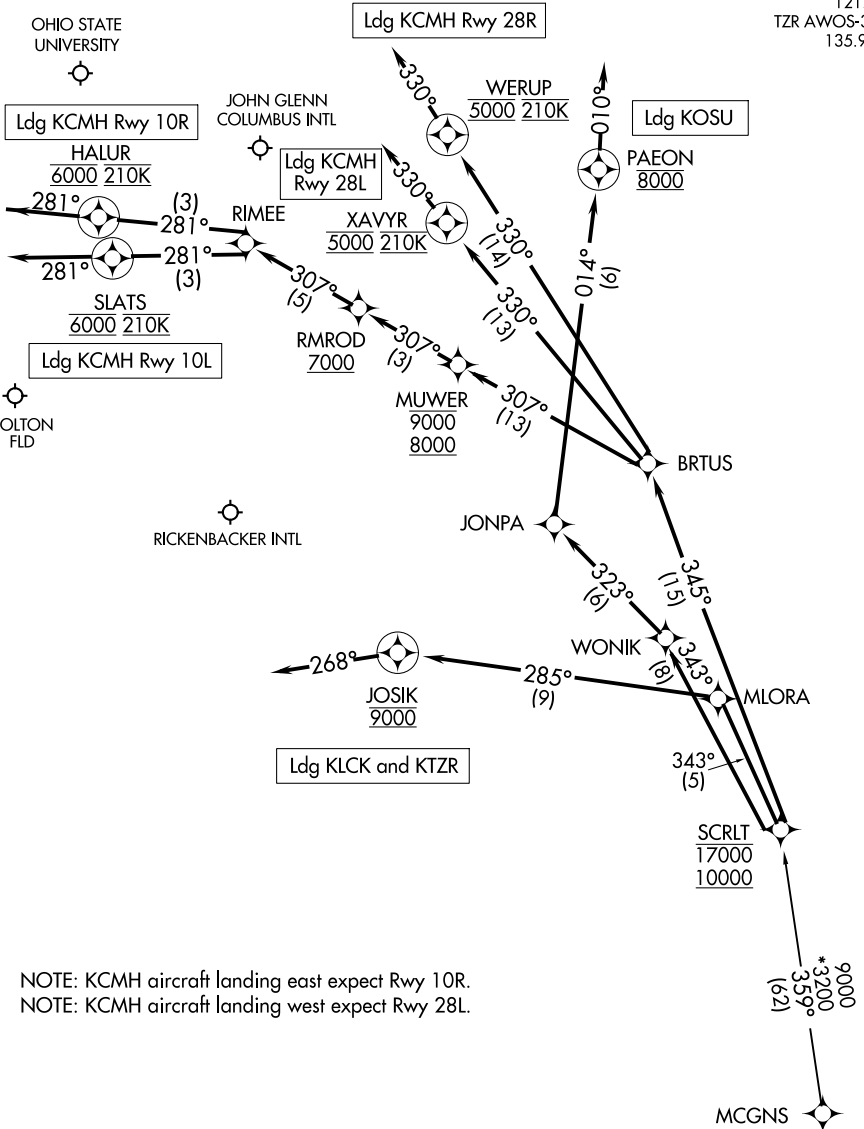

SCRLT ONE ARRIVAL (RNAV)

COLUMBUS, OHIO

RNAV 1 - DME/DME/IRU or GPS.
RADAR required.

COLUMBUS APP CON 134.0
 CMH D-ATIS 124.6
 LCK ATIS 132.75
 OSU ATIS 121.35
 TZR AWOS-3PT 135.925

EC-2, 28 NOV 2024 to 26 DEC 2024

EC-2, 28 NOV 2024 to 26 DEC 2024

(NARRATIVE ON FOLLOWING PAGE)

NOTE: Chart not to scale.

SCRLT ONE ARRIVAL (RNAV)

COLUMBUS, OHIO