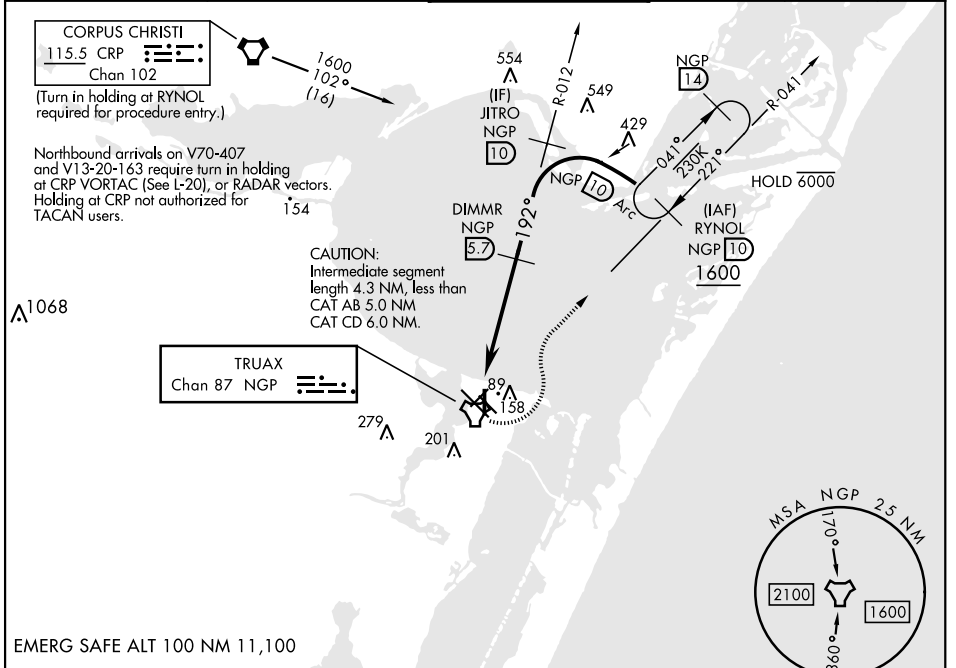

TACAN RWY 18

TACAN NGP Chan 87	APCH CRS 192°	Rwy Idg TDZE Arpt Elev 5002 18 18
-----------------------------	-------------------------	---

[USN]

CORPUS CHRISTI NAS (TRUAX FLD) (KNGP)

When local altimeter setting not received, use Corpus Christi (CRP) Intl altimeter setting.

MISSED APPROACH: Climb to 1600 direct NGP TACAN and turn left to intercept R-041 to RYNOL and hold.

ATIS ★ 127.9 290.9	APP CON 128.675 343.75	NAVY CORPUS TOWER ★ 134.85 340.2	GND CON 118.7 257.85	CLNC DEL 314.3	ASR/ PAR
------------------------------	----------------------------------	--	--------------------------------	--------------------------	-------------

1600	NGP	NGP R-041		
CATEGORY	A	B	C	D
S-18		340-1	322	(400-1)
C CIRCLING	460-1 442 (500-1)	480-1 462 (500-1)	520-1½ 502 (600-1½)	580-2 562 (600-2)
CORPUS CHRISTI (CRP) INTL ALTIMETER SETTING				
S-18		380-1	362	(400-1)
C CIRCLING	500-1	482 (500-1)	540-1½ 522 (600-1½)	620-2 602 (700-2)

TACAN RWY 18

SC-3, 28 NOV 2024 to 26 DEC 2024

SC-3, 28 NOV 2024 to 26 DEC 2024