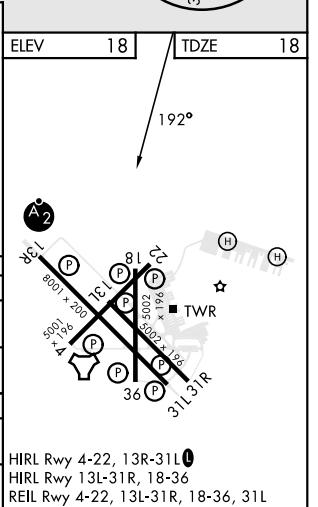

TACAN RWY 18

TACAN NGP Chan 87	APCH CRS 192°	Rwy Idg TDZE Arpt Elev 5002 18 18
-----------------------------	-------------------------	---

[USN]

CORPUS CHRISTI NAS (TRUAX FLD) (KNGP)

When local altimeter setting not received, use Corpus Christi (CRP) Intl altimeter setting.

MISSED APPROACH: Climb to 1600 direct NGP TACAN and turn left to intercept R-041 to RYNOL and hold.

ATIS ★ 127.9 290.9	APP CON 128.675 343.75	NAVY CORPUS TOWER ★ 134.85 340.2	GND CON 118.7 257.85	CLNC DEL 314.3	ASR/ PAR
------------------------------	----------------------------------	--	--------------------------------	--------------------------	-------------

1600	NGP	NGP R-041		
CATEGORY	A	B	C	D
S-18		340-1	322	(400-1)
C CIRCLING	460-1 442 (500-1)	480-1 462 (500-1)	520-1½ 502 (600-1½)	580-2 562 (600-2)
CORPUS CHRISTI (CRP) INTL ALTIMETER SETTING				
S-18		380-1	362	(400-1)
C CIRCLING	500-1	482 (500-1)	540-1½ 522 (600-1½)	620-2 602 (700-2)

TACAN RWY 18

SC-3, 28 NOV 2024 to 26 DEC 2024

SC-3, 28 NOV 2024 to 26 DEC 2024