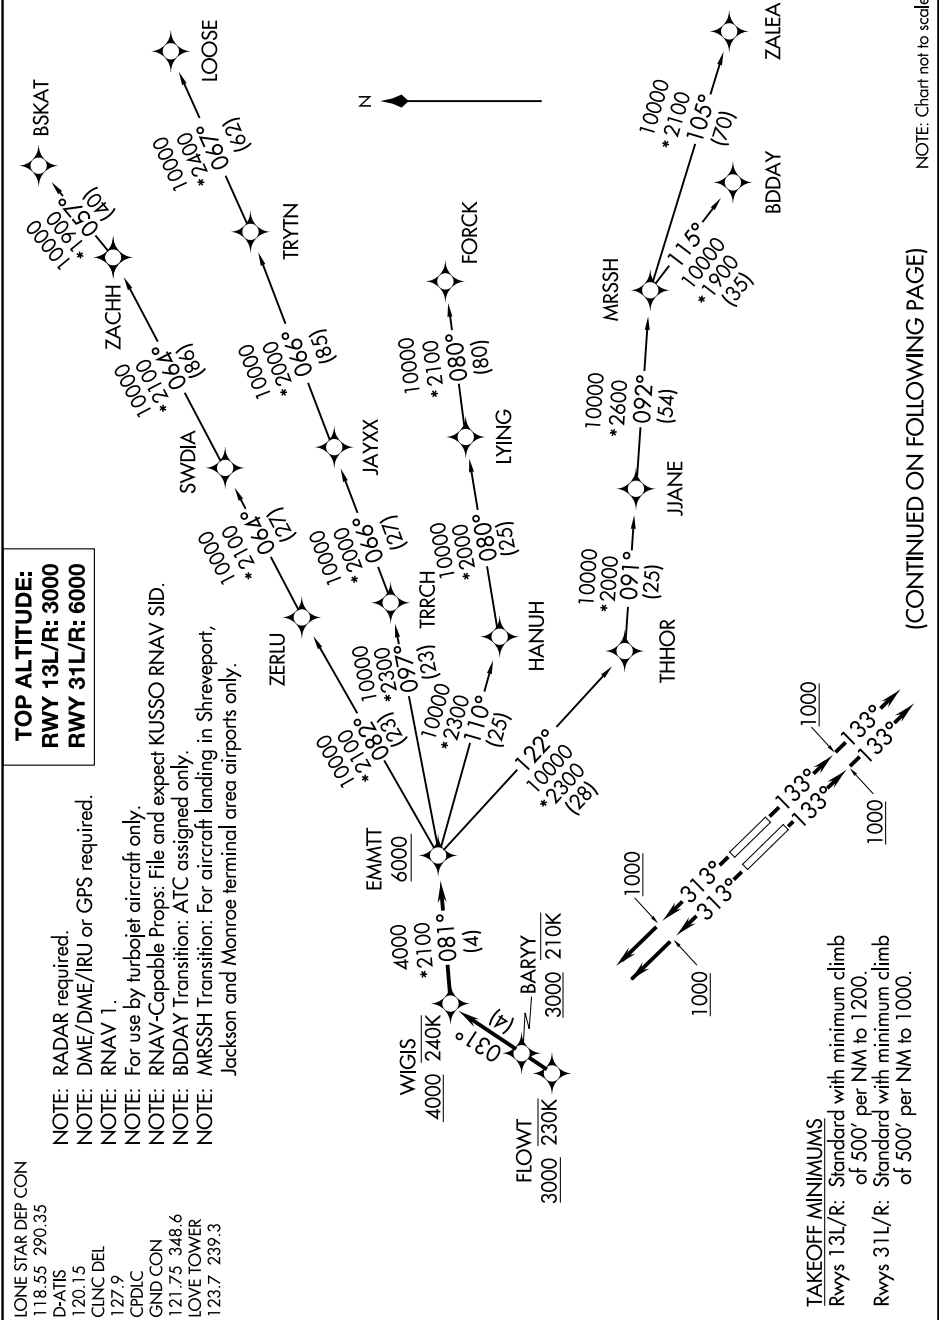

EMMTT FOUR DEPARTURE (RNAV)

SC-2, 28 NOV 2024 to 26 DEC 2024

LONE STAR DEP CON
 118.55 290.35
 D-ATIS
 120.15
 CLNC DEL
 127.9
 CPDLC
 GND CON
 121.75 348.6
 LOVE TOWER
 123.7 239.3

TOP ALTITUDE:
RWY 13L/R: 3000
RWY 31L/R: 6000

NOTE: RADAR required.
 NOTE: DME/DME/IRU or GPS required.
 NOTE: RNAV 1.
 NOTE: For use by turbojet aircraft only.
 NOTE: RNAV-Capable Props: File and expect KUSSO RNAV SID.
 NOTE: BDDAY Transition: ATC assigned only.
 NOTE: MRSSH Transition: For aircraft landing in Shreveport, Jackson and Monroe terminal area airports only.

NOTE: Chart not to scale.

(CONTINUED ON FOLLOWING PAGE)

SC-2, 28 NOV 2024 to 26 DEC 2024