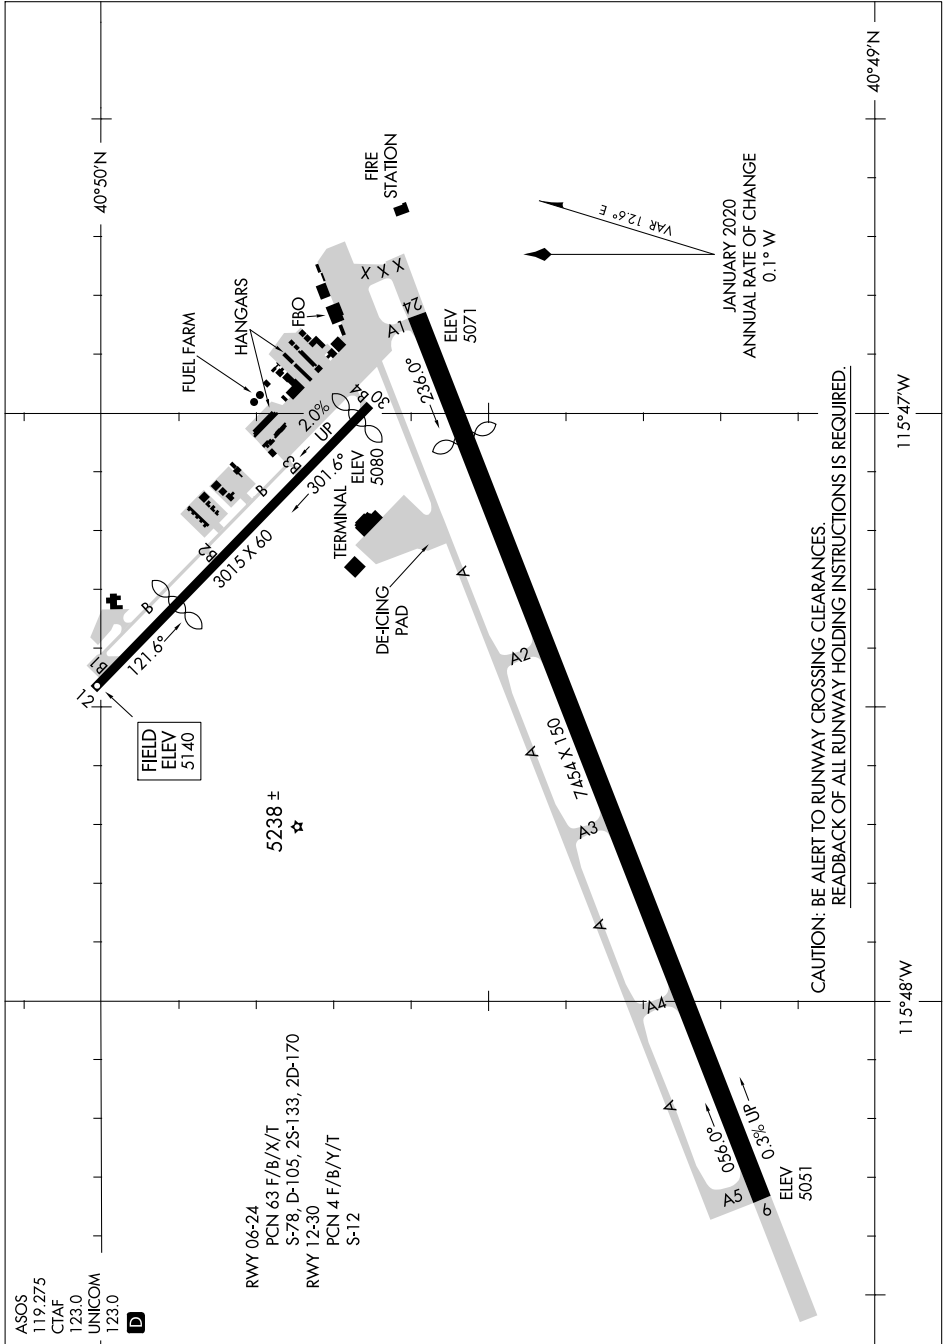

AIRPORT DIAGRAM

AL-129 (FAA)

ELKO RGNL (EKO)
ELKO, NEVADA

SW-4, 28 NOV 2024 to 26 DEC 2024

AIRPORT DIAGRAM

ELKO, NEVADA
ELKO RGNL (EKO)

SW-4, 28 NOV 2024 to 26 DEC 2024