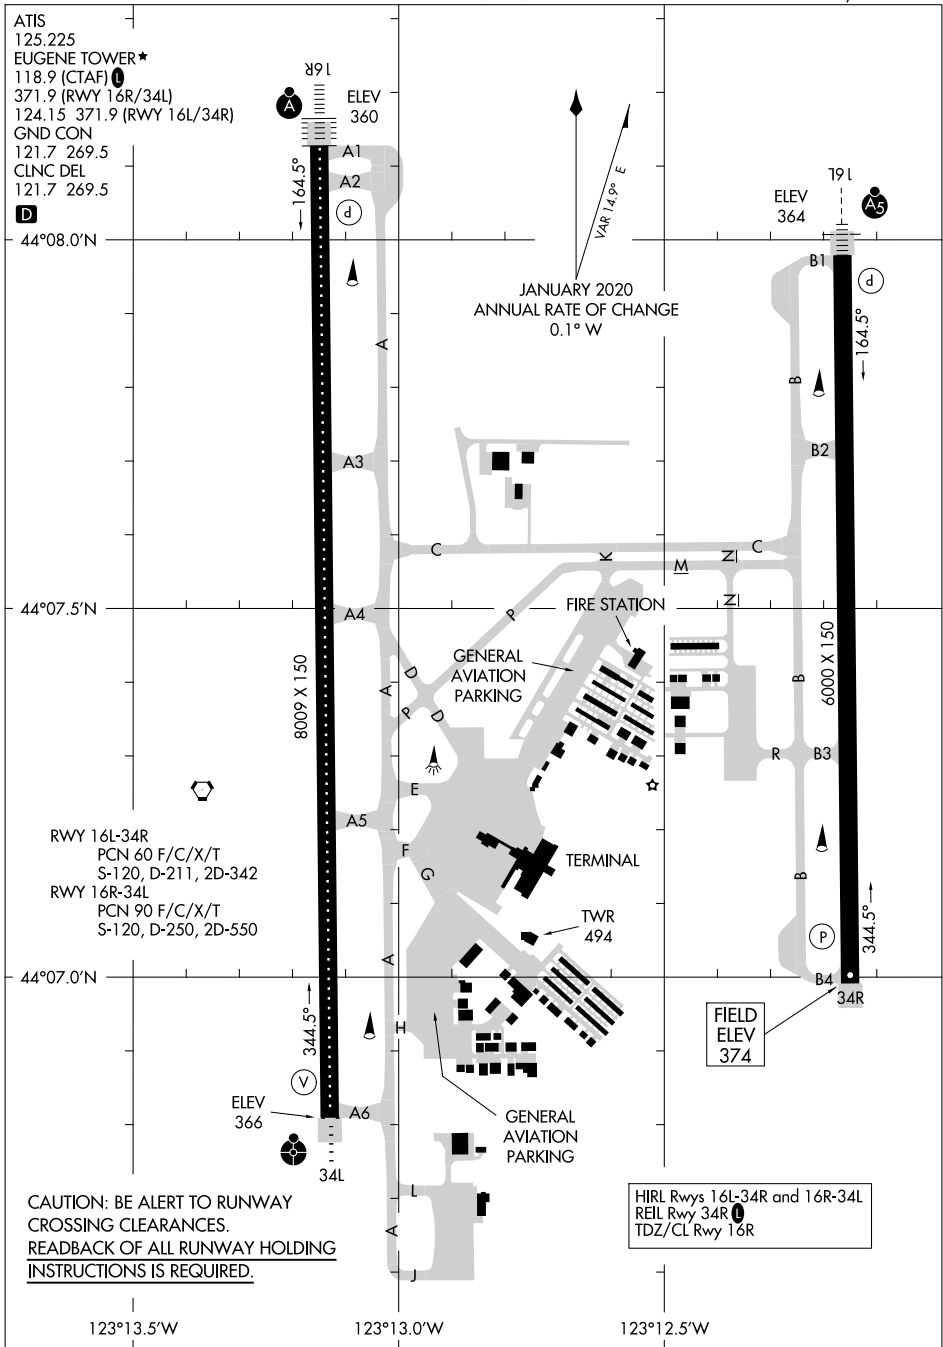

24025

AIRPORT DIAGRAM

AL-140 (FAA)

MAHLON SWEET FLD (EUG)
EUGENE, OREGON

NW-1, 28 NOV 2024 to 26 DEC 2024

NW-1, 28 NOV 2024 to 26 DEC 2024

CAUTION: BE ALERT TO RUNWAY CROSSING CLEARANCES.
READBCK OF ALL RUNWAY HOLDING INSTRUCTIONS IS REQUIRED.

HIRL Rwy 16L-34R and 16R-34L
 REIL Rwy 34R
 TDZ/CL Rwy 16R

AIRPORT DIAGRAM

24025

EUGENE, OREGON
MAHLON SWEET FLD (EUG)