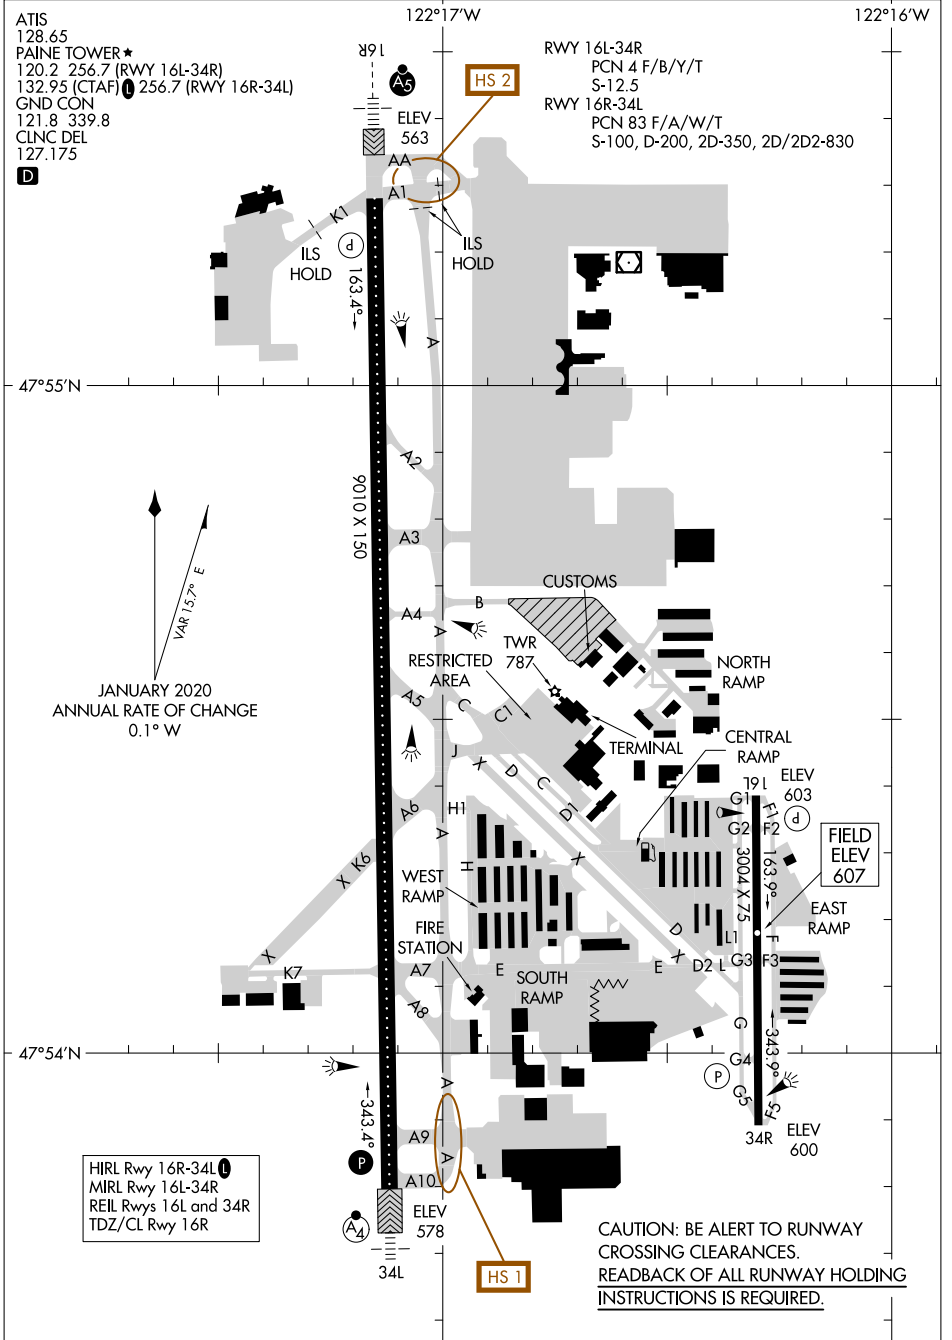

24305

# AIRPORT DIAGRAM

SEATTLE PAINE FLD INTL (P.A.E)  
EVERETT, WASHINGTON

NW-1, 28 NOV 2024 to 26 DEC 2024

NW-1, 28 NOV 2024 to 26 DEC 2024

**AIRPORT DIAGRAM**  
24305

EVERETT, WASHINGTON  
SEATTLE PAINE FLD INTL (P.A.E)