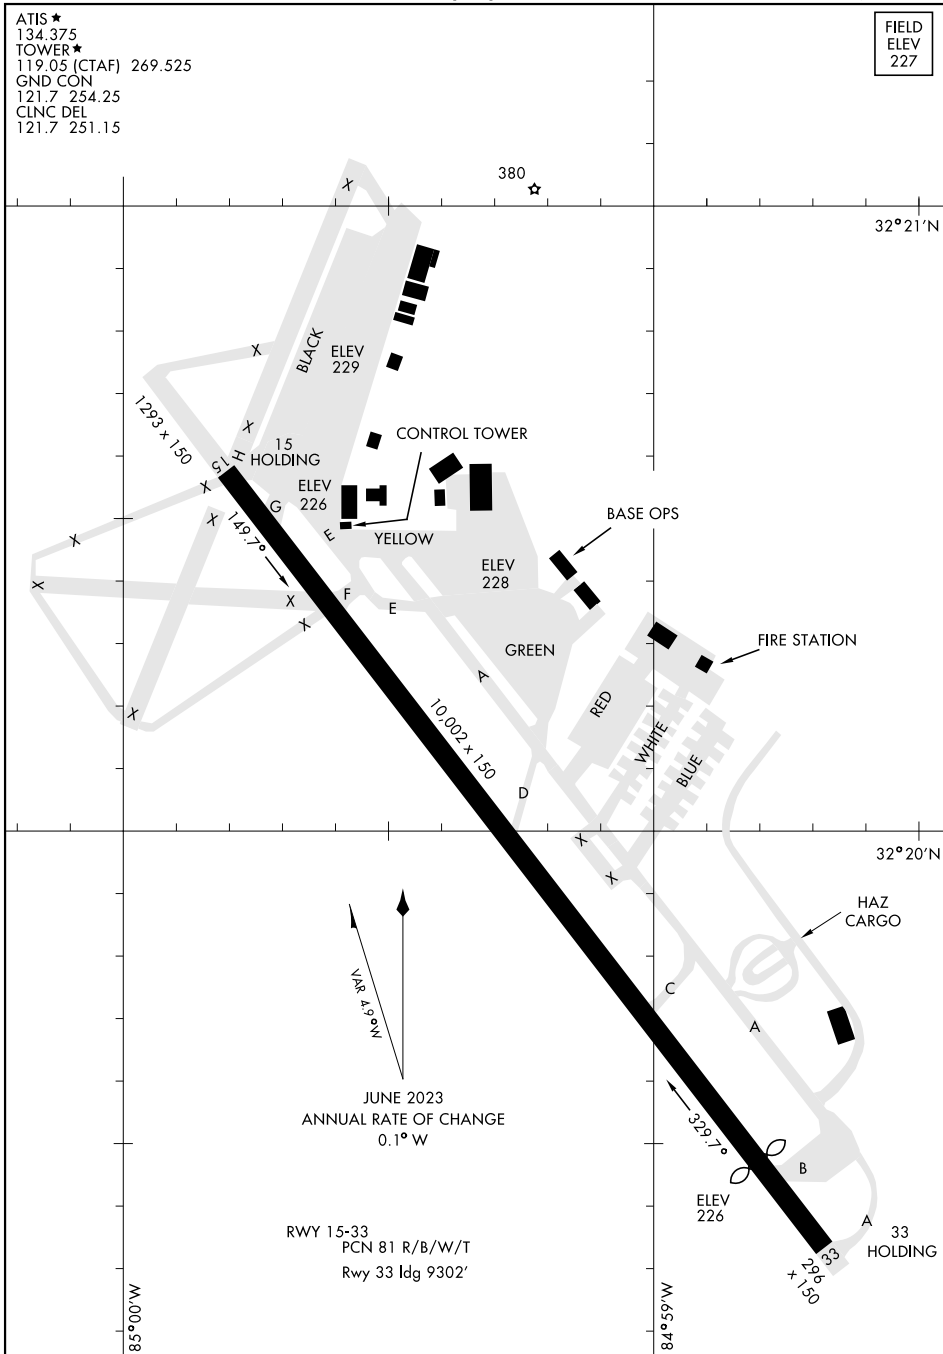

AIRPORT DIAGRAM

[USA]

LAWSON AAF (KLSF)

FORT MOORE, GEORGIA

ATIS ★
 134.375
 TOWER ★
 119.05 (CTAF) 269.525
 GND CON
 121.7 254.25
 CLNC DEL
 121.7 251.15

FIELD ELEV
227

SE-4, 28 NOV 2024 to 26 DEC 2024

SE-4, 28 NOV 2024 to 26 DEC 2024

AIRPORT DIAGRAM

FORT MOORE, GEORGIA
LAWSON AAF (KLSF)