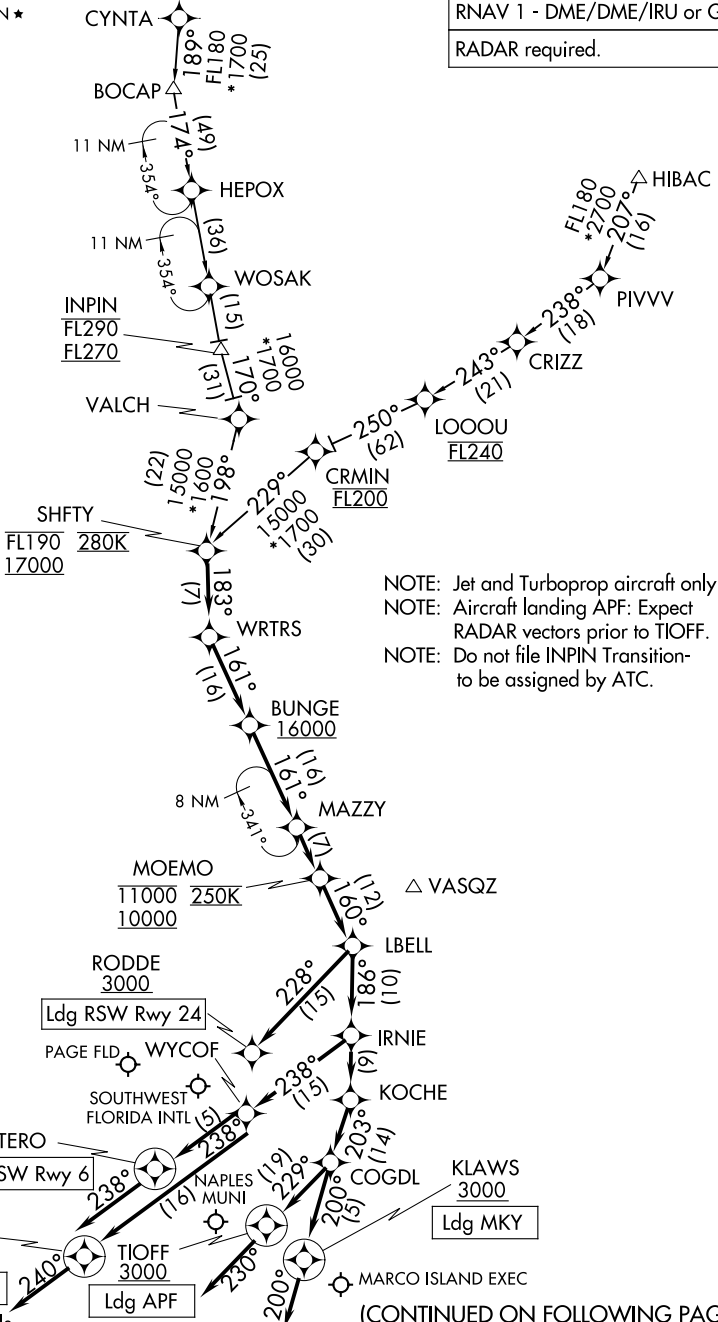

# SHFTY SIX ARRIVAL (RNAV)

FORT MYERS, FLORIDA

FORT MYERS APP CON ★  
 126.8  
 APF ATIS  
 134.225  
 FMY ATIS  
 123.725  
 RSW D-ATIS  
 124.65

RNAV 1 - DME/DME/IRU or GPS.  
 RADAR required.

NOTE: Jet and Turboprop aircraft only.  
 NOTE: Aircraft landing APF: Expect RADAR vectors prior to TIOFF.  
 NOTE: Do not file INPIN Transition-to be assigned by ATC.

NOTE: Chart not to scale.

(CONTINUED ON FOLLOWING PAGE)

# SHFTY SIX ARRIVAL (RNAV)

FORT MYERS, FLORIDA

SE-3, 28 NOV 2024 to 26 DEC 2024

SE-3, 28 NOV 2024 to 26 DEC 2024