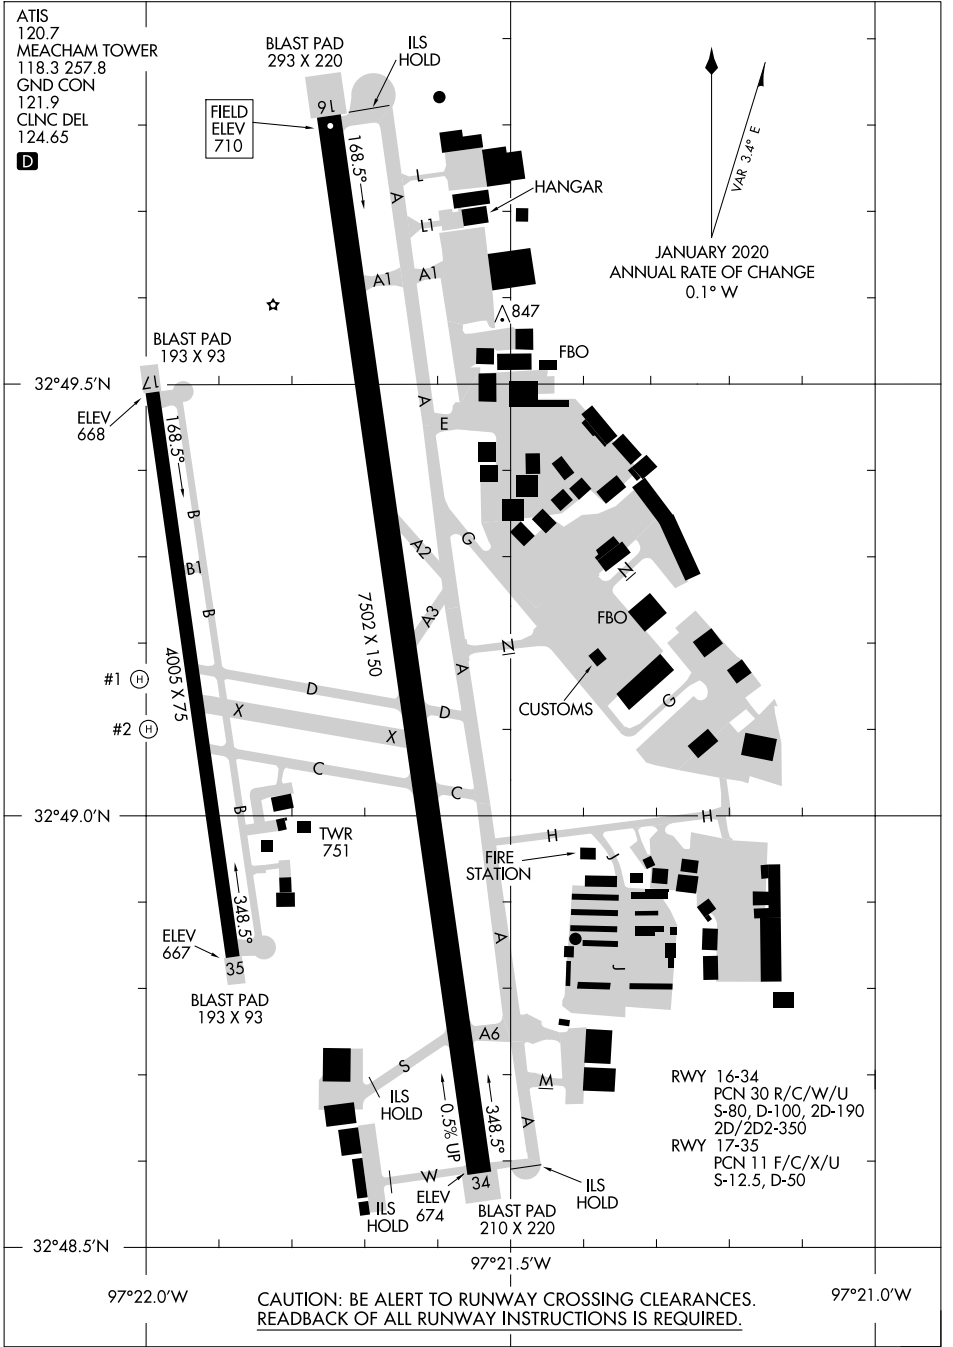

23166

# AIRPORT DIAGRAM

FORT WORTH MEACHAM INTL (F'TW)  
FORT WORTH, TEXAS

AL-159 (FAA)

SC-2, 28 NOV 2024 to 26 DEC 2024

SC-2, 28 NOV 2024 to 26 DEC 2024

# AIRPORT DIAGRAM

23166

FORT WORTH, TEXAS  
FORT WORTH MEACHAM INTL (F'TW)