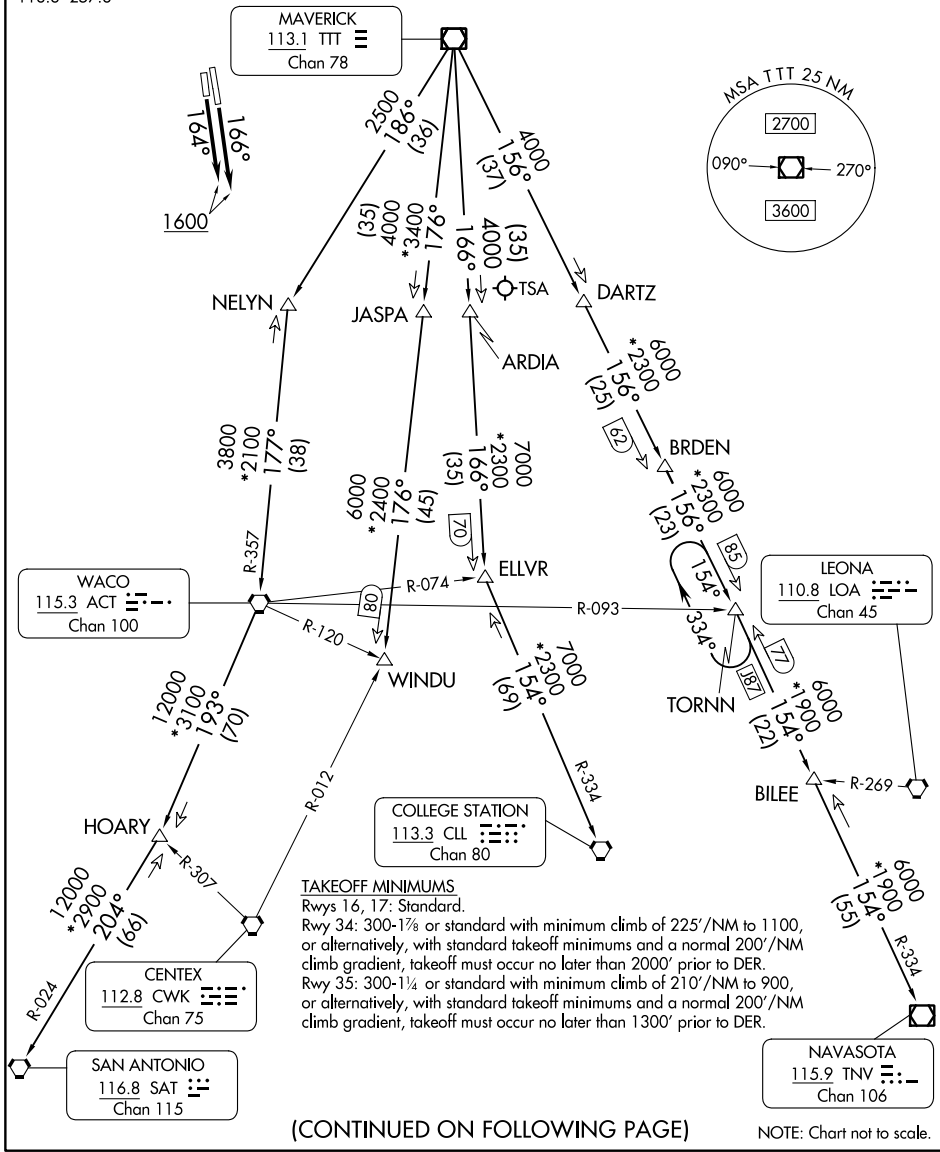

# JOE POOL SEVEN DEPARTURE

LONE STAR DEP CON  
135.975 379.9  
ATIS  
120.7  
CLNC DEL  
124.65  
GND CON  
121.9  
MEACHAM TOWER  
118.3 257.8

RADAR and DME required.

**TOP ALTITUDE:  
ASSIGNED BY ATC**

SC-2, 28 NOV 2024 to 26 DEC 2024

SC-2, 28 NOV 2024 to 26 DEC 2024

# JOE POOL SEVEN DEPARTURE