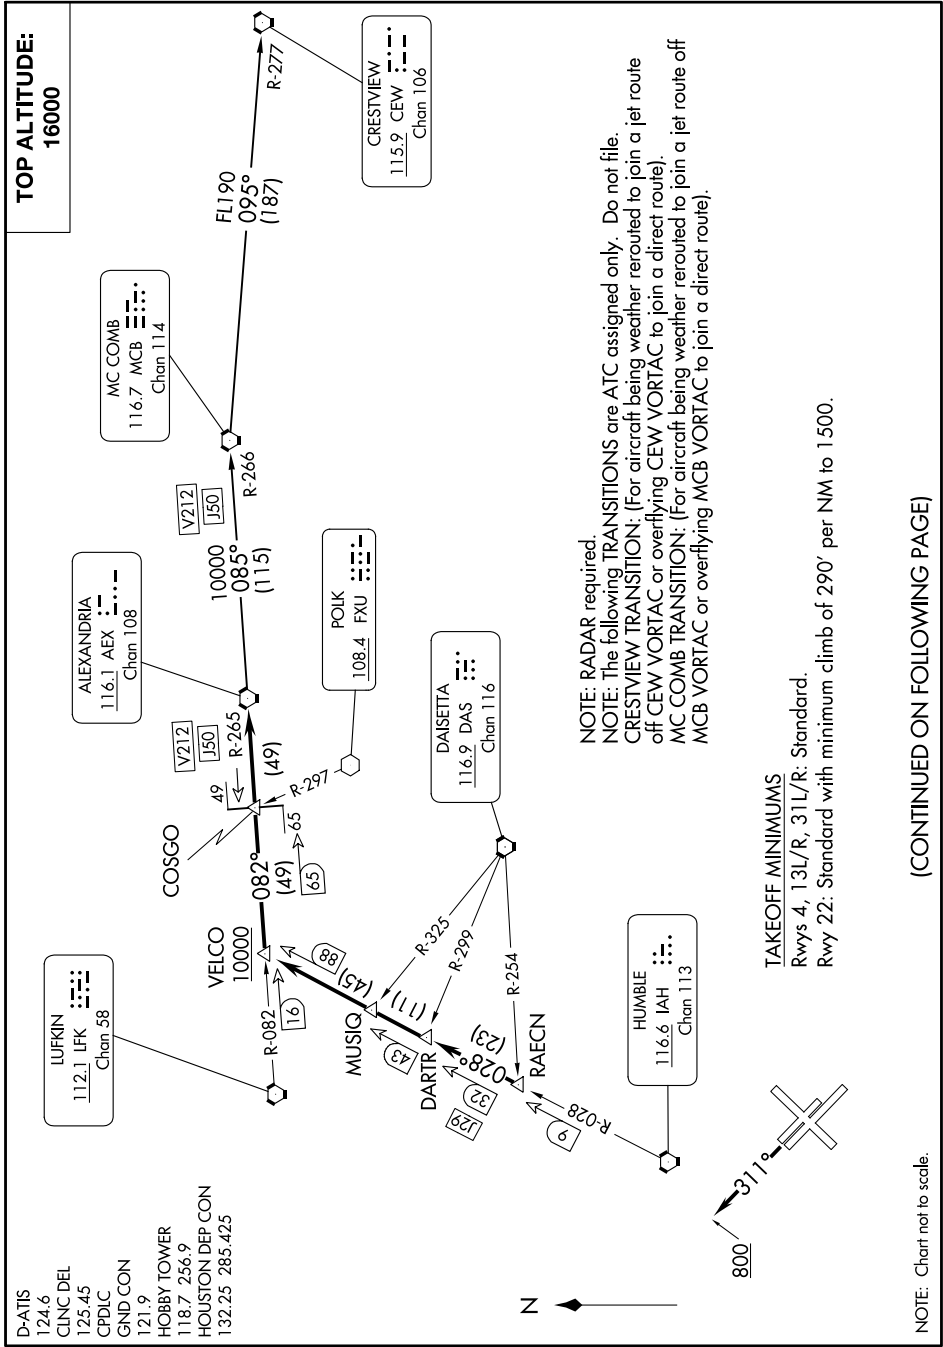

ALEXANDRIA THREE DEPARTURE

SC-5, 28 NOV 2024 to 26 DEC 2024

NOTE: RADAR required.
 NOTE: The following TRANSITIONS are ATC assigned only. Do not file.
 CRESTVIEW TRANSITION: (For aircraft being weather rerouted to join a jet route of CEW VORTAC or overflying CEW VORTAC to join a direct route).
 MC COMB TRANSITION: (For aircraft being weather rerouted to join a jet route off MCB VORTAC or overflying MCB VORTAC to join a direct route).

TAKEOFF MINIMUMS
 Rwys 4, 13L/R, 31L/R: Standard.
 Rwy 22: Standard with minimum climb of 290' per NM to 1500.

(CONTINUED ON FOLLOWING PAGE)

SC-5, 28 NOV 2024 to 26 DEC 2024

ALEXANDRIA THREE DEPARTURE