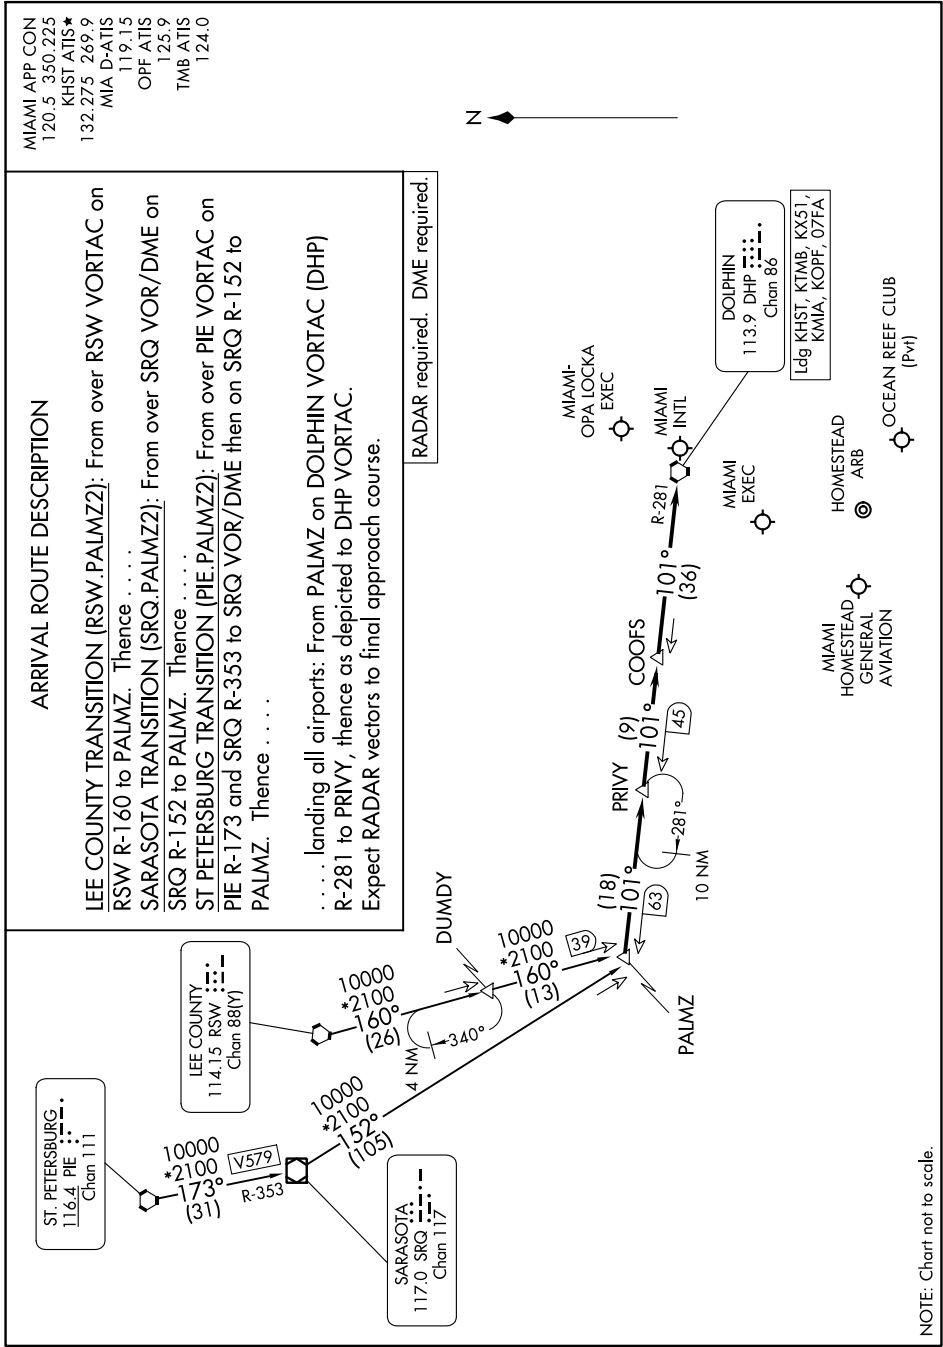

# PALMZ TWO ARRIVAL

MIAMI, FLORIDA

SE-3, 28 NOV 2024 to 26 DEC 2024

# PALMZ TWO ARRIVAL

(PALMZ.PALMZ2) 02DEC21

MIAMI, FLORIDA

SE-3, 28 NOV 2024 to 26 DEC 2024