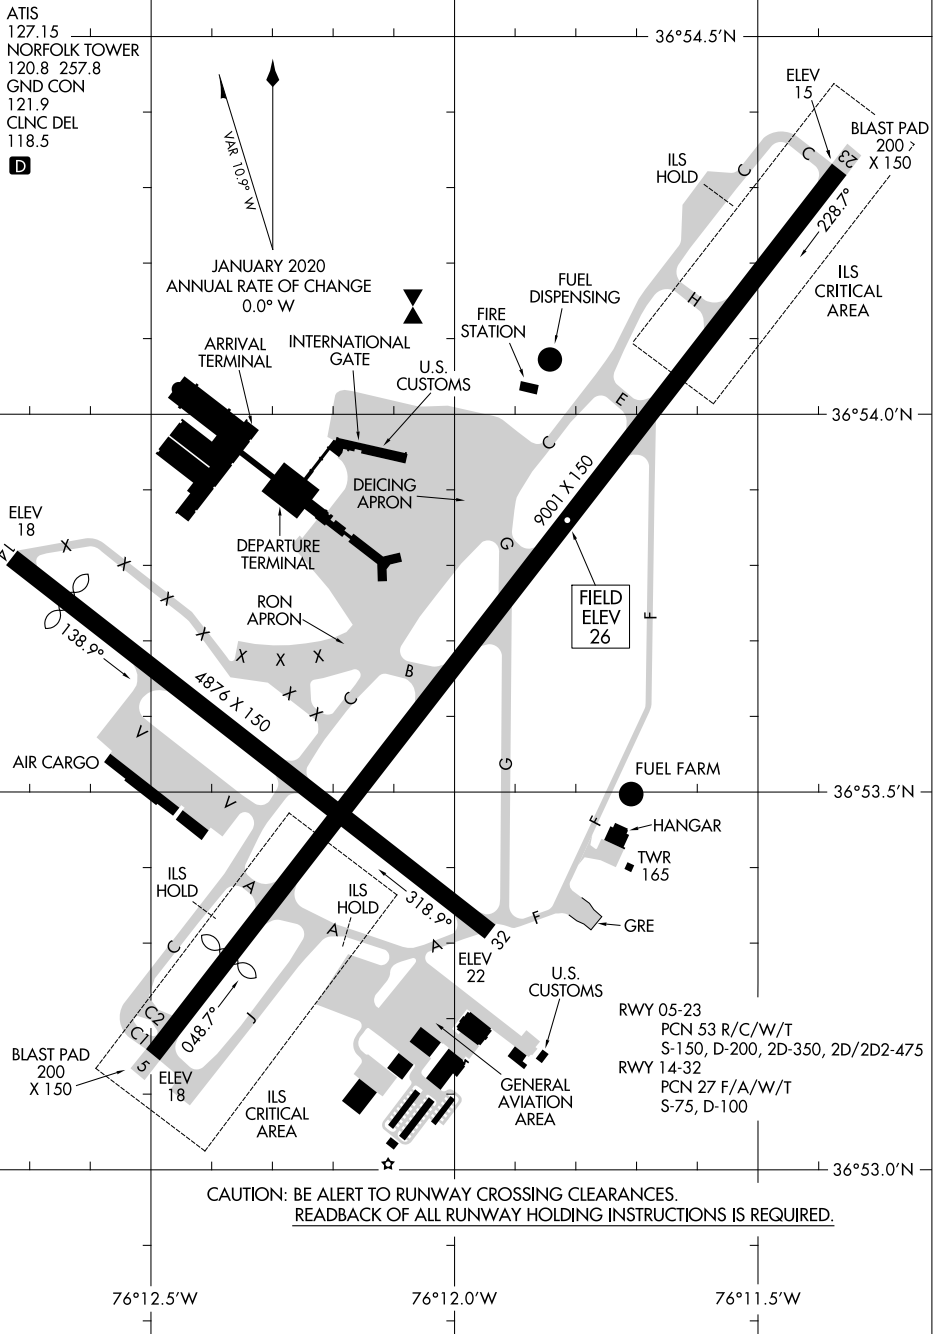

23166

AIRPORT DIAGRAM

AL-291 (FAA)

NORFOLK INTL (O.R.F)
NORFOLK, VIRGINIA

ATIS
127.15
NORFOLK TOWER
120.8 257.8
GND CON
121.9
CLNC DEL
118.5

D

JANUARY 2020
ANNUAL RATE OF CHANGE
0.0° W

NE-3, 28 NOV 2024 to 26 DEC 2024

NE-3, 28 NOV 2024 to 26 DEC 2024

CAUTION: BE ALERT TO RUNWAY CROSSING CLEARANCES.
READBACK OF ALL RUNWAY HOLDING INSTRUCTIONS IS REQUIRED.

76°12.5'W

76°12.0'W

76°11.5'W