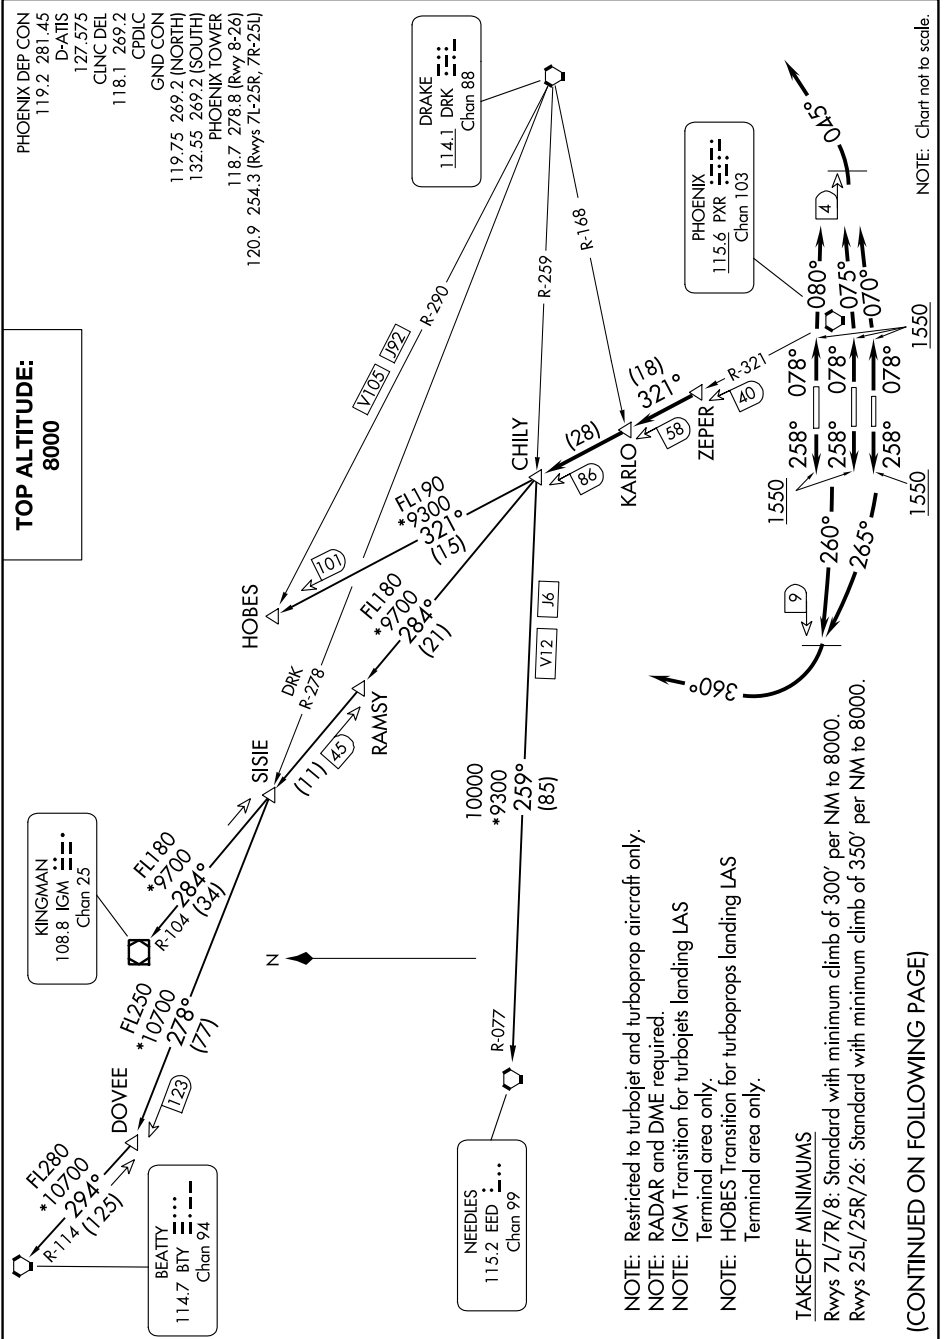

CHILY FOUR DEPARTURE

AL-322 (FAA)

PHOENIX SKY HARBOR INTL (PHX)

PHOENIX, ARIZONA

SW-4, 28 NOV 2024 to 26 DEC 2024

SW-4, 28 NOV 2024 to 26 DEC 2024

CHILY FOUR DEPARTURE