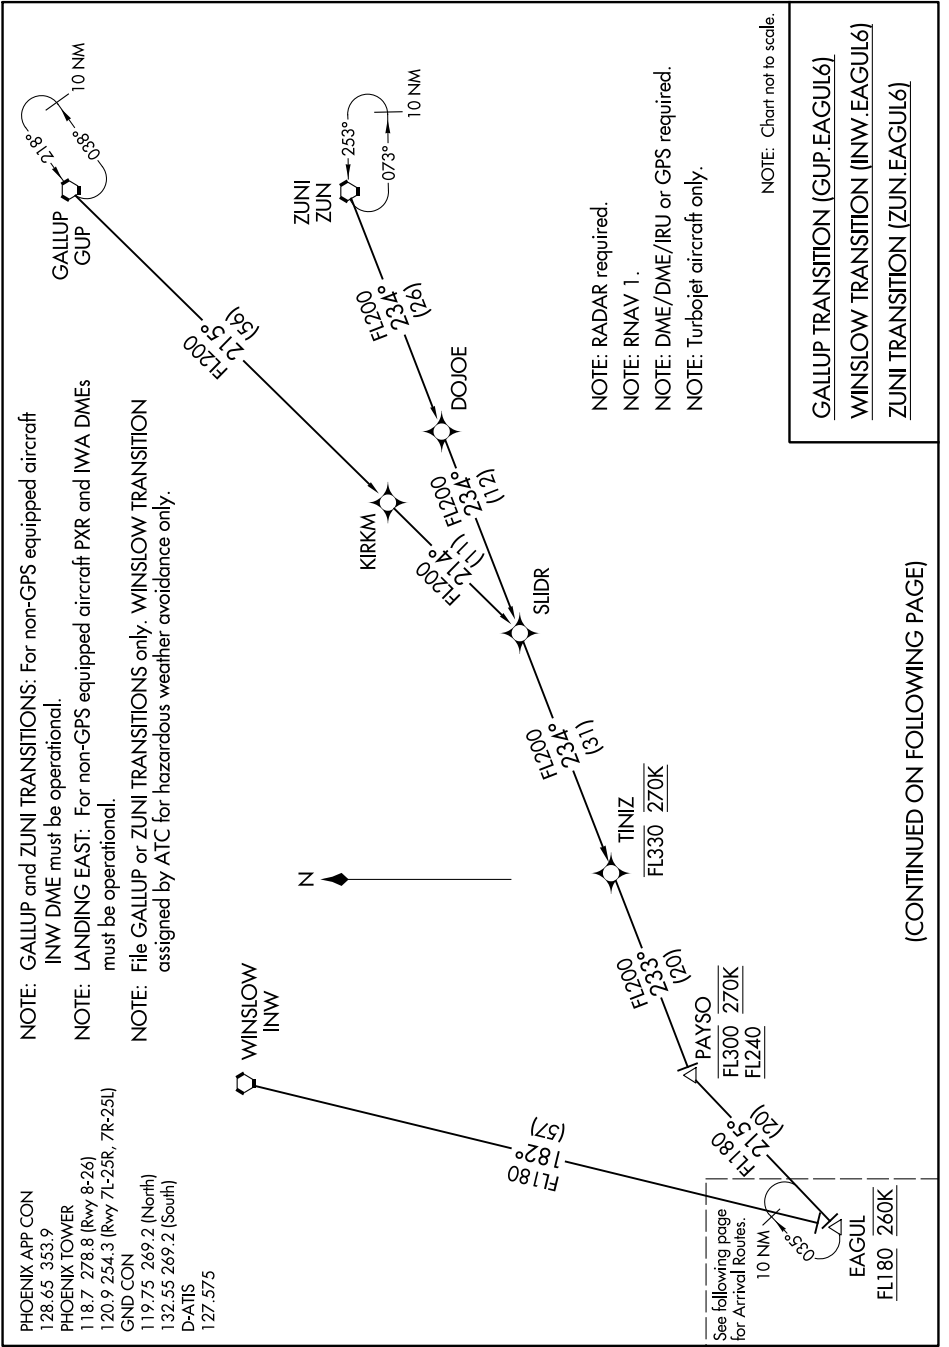

EAGUL SIX ARRIVAL (RNAV) Transition Routes

SW-4, 28 NOV 2024 to 26 DEC 2024

SW-4, 28 NOV 2024 to 26 DEC 2024