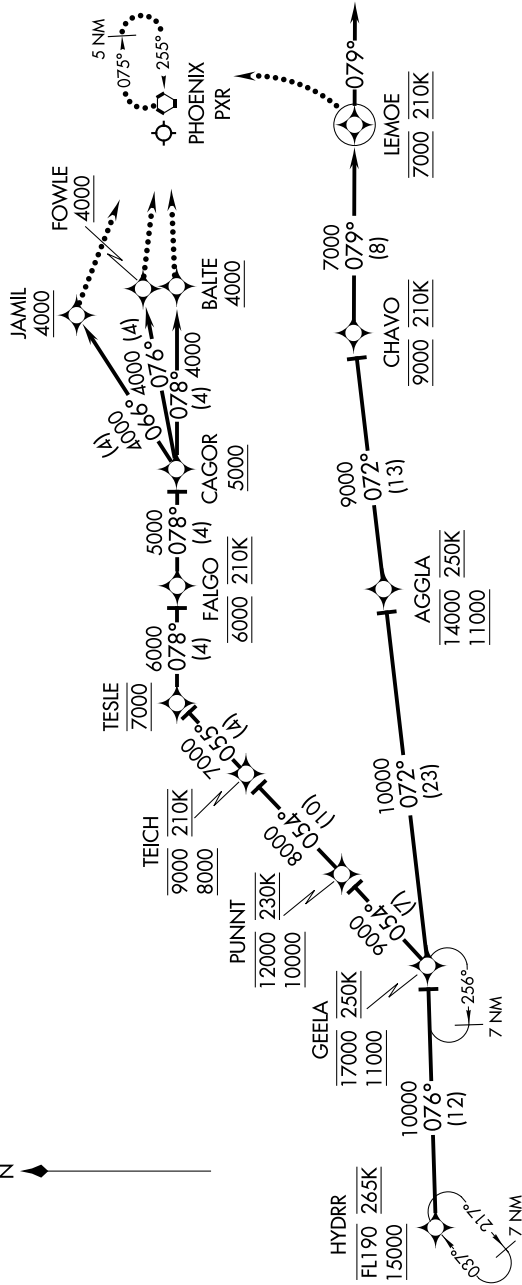

(HYDRR.HYDRR1) 17117

AL-322 (FAA)

PHOENIX SKY HARBOR INTL (PHX)

HYDRR ONE ARRIVAL (RNAV) Arrival Routes

PHOENIX, ARIZONA

PHOENIX APP CON
124.1 256.9
PHOENIX TOWER
118.7 278.8 (Rwy 8-26)
120.9 254.3 (Rwy 7R-25L, 7L-25R)
GND CON
119.75 269.2 (North)
132.55 269.2 (South)
D-ATIS
127.575

NOTE: RADAR required.
NOTE: RNAV 1.
NOTE: DME/DME/IRU or GPS required.
NOTE: For turbojet aircraft only.

NOTE: Chart not to scale.

(NARRATIVE ON FOLLOWING PAGE)

SW-4, 28 NOV 2024 to 26 DEC 2024

SW-4, 28 NOV 2024 to 26 DEC 2024

HYDRR ONE ARRIVAL (RNAV) Arrival Routes

PHOENIX, ARIZONA

(HYDRR.HYDRR1) 18SEP14

PHOENIX SKY HARBOR INTL (PHX)