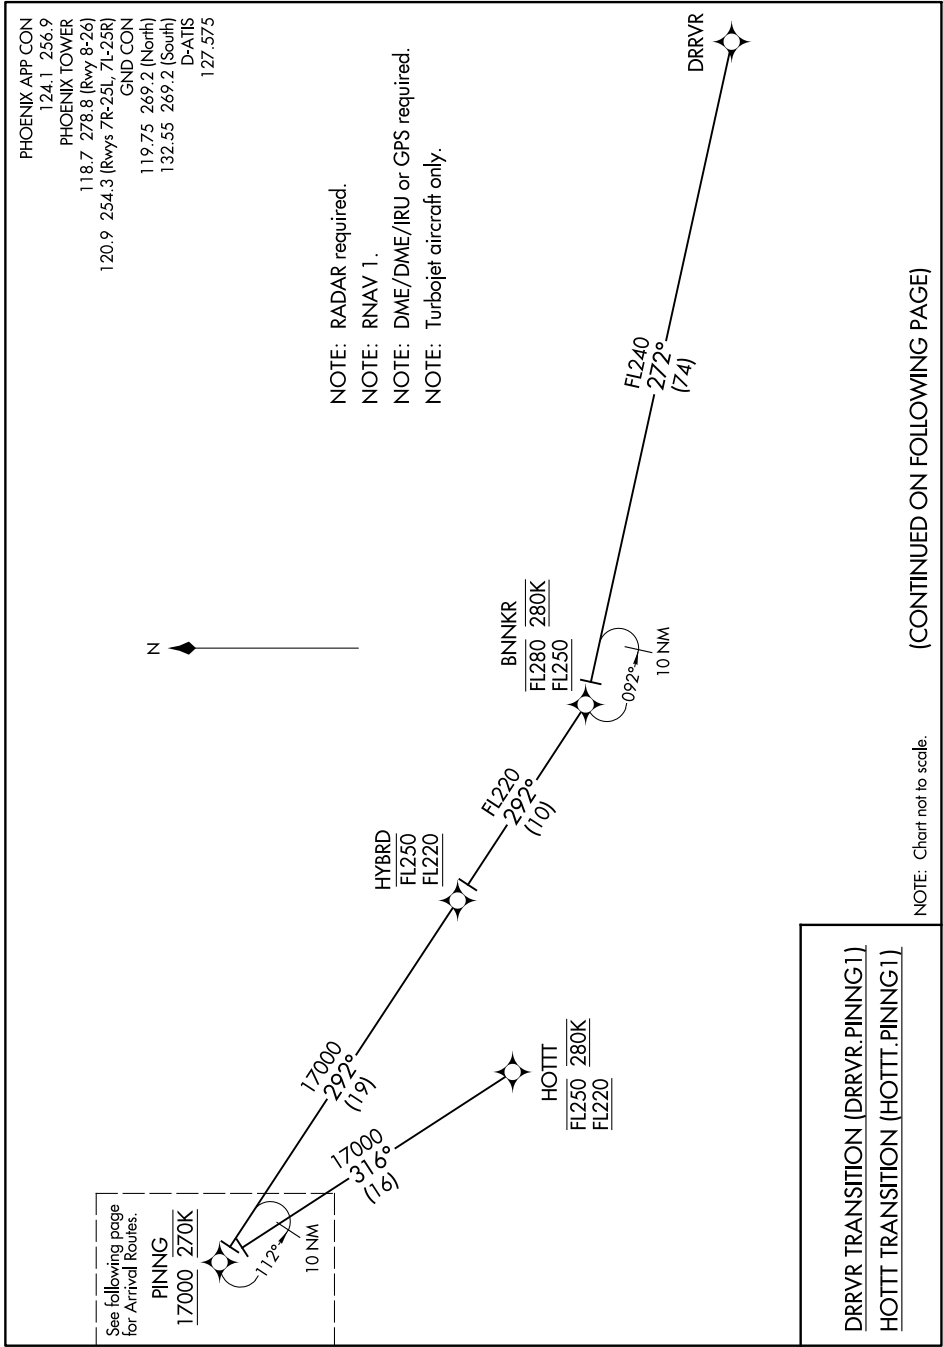

(PING.PINNG1) 17117

AL-322 (FAA)

PHOENIX SKY HARBOR INTL (PHX)
PHOENIX, ARIZONA

PING ONE ARRIVAL (RNAV) Transition Routes

SW-4, 28 NOV 2024 to 26 DEC 2024

(CONTINUED ON FOLLOWING PAGE)

SW-4, 28 NOV 2024 to 26 DEC 2024

PING ONE ARRIVAL (RNAV) Transition Routes

(PING.PINNG1) 18SEP14

PHOENIX, ARIZONA
PHOENIX SKY HARBOR INTL (PHX)