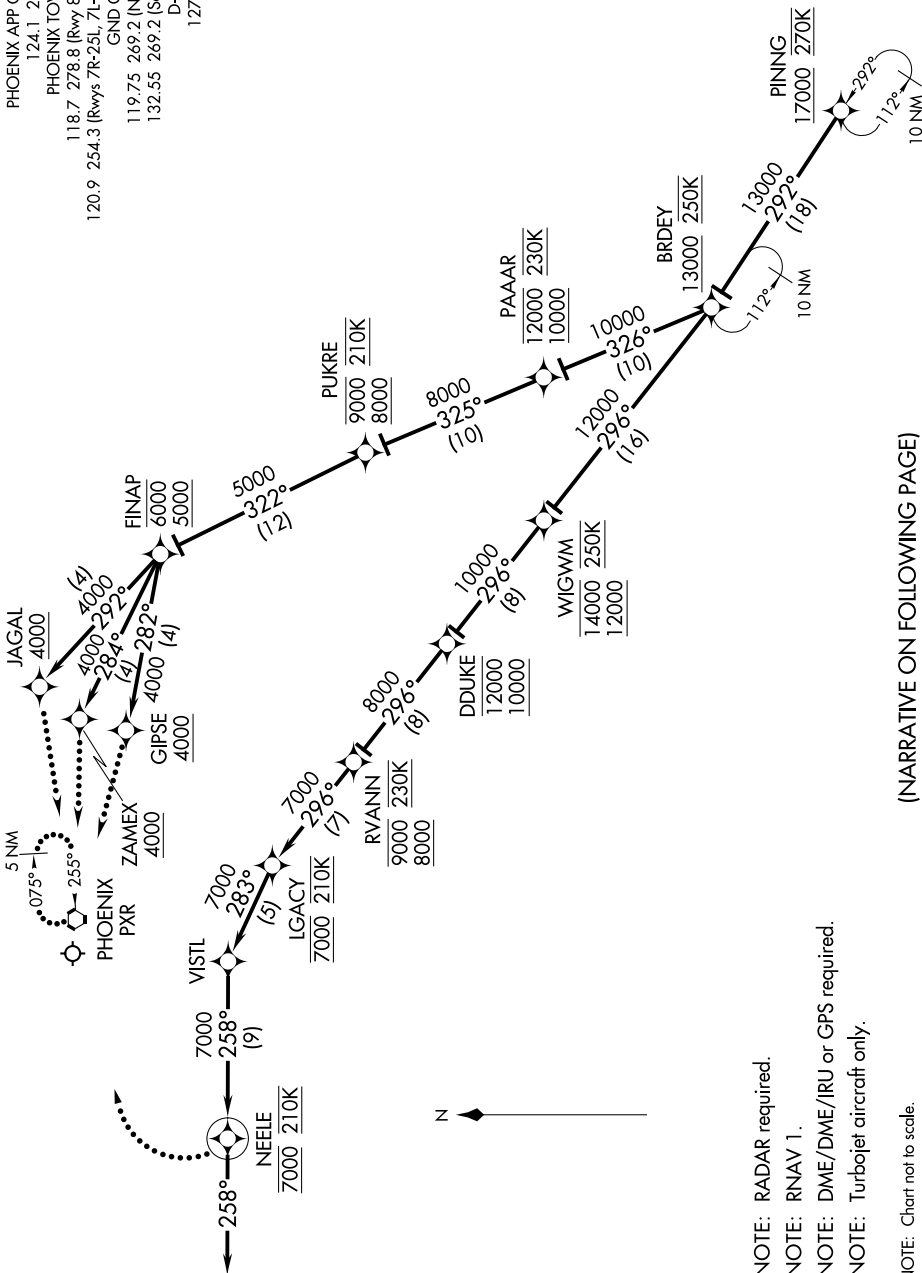

(PING.PINNG1) 17117

AL-322 (FAA)

PHOENIX SKY HARBOR INTL (PHX)

PING ONE ARRIVAL (RNAV) Arrival Routes

PHOENIX, ARIZONA

PHOENIX APP CON
124.1 256.9
PHOENIX TOWER
118.7 278.8 (Rwy 8-26)
120.9 254.3 (Rwys 7R-25L, 7L-25R)
GND CON
119.75 269.2 (North)
132.55 269.2 (South)
D-ATIS
127.575

SW-4, 28 NOV 2024 to 26 DEC 2024

(NARRATIVE ON FOLLOWING PAGE)

SW-4, 28 NOV 2024 to 26 DEC 2024

NOTE: RADAR required.
NOTE: RNAV 1.
NOTE: DME/DME/IRU or GPS required.
NOTE: Turbojet aircraft only.
NOTE: Chart not to scale.

PING ONE ARRIVAL (RNAV) Arrival Routes

PHOENIX, ARIZONA

(PING.PINNG1) 18SEP14

PHOENIX SKY HARBOR INTL (PHX)