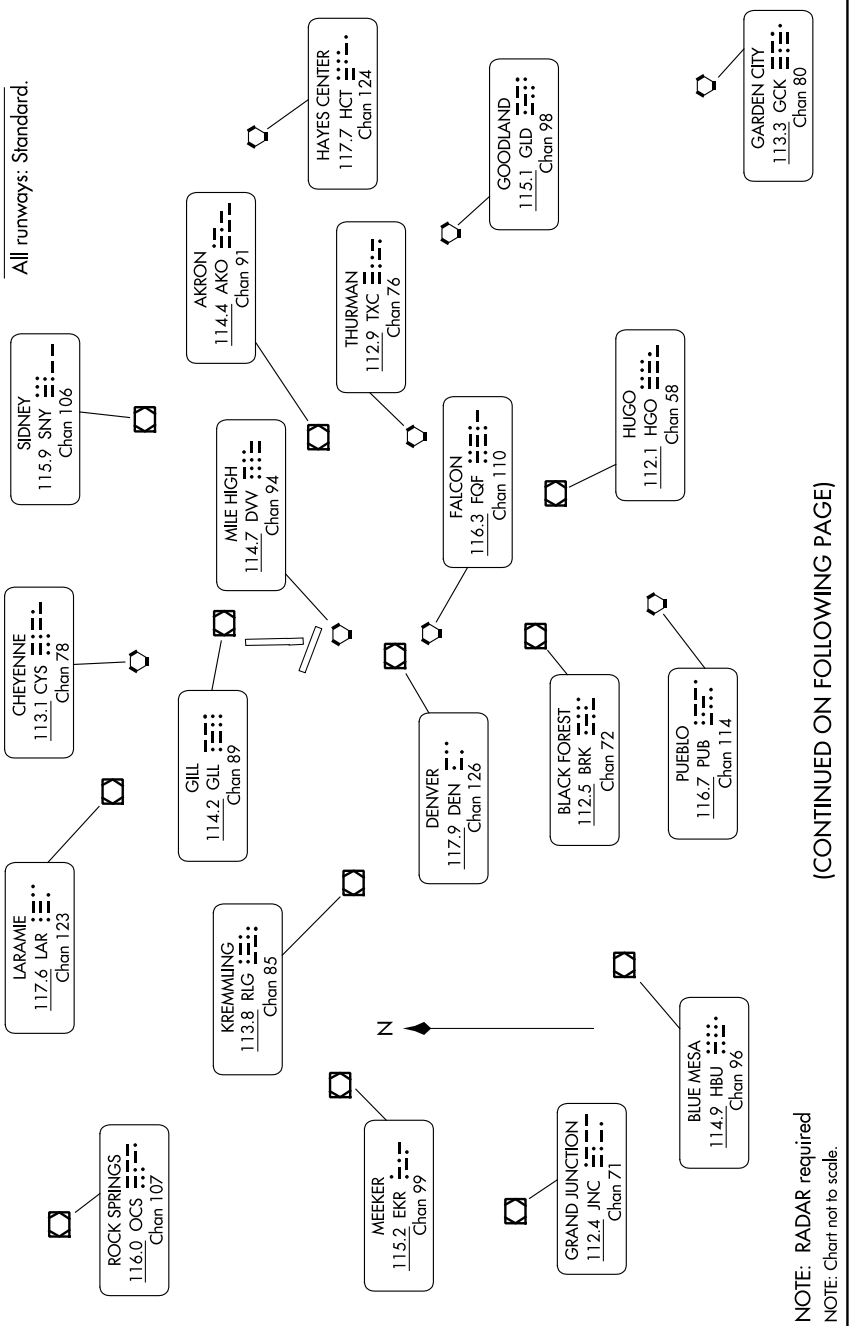

DENVER TWO DEPARTURE

AL-325 (FAA)

GREELEY-WELD COUNTY (GXY)
GREELEY, COLORADO

TAKEOFF MINIMUMS
All runways: Standard.

SW-1, 28 NOV 2024 to 26 DEC 2024

DENVER DEP CON
134.85 251.125
CLNC DEL
126.65

(CONTINUED ON FOLLOWING PAGE)

SW-1, 28 NOV 2024 to 26 DEC 2024

DENVER TWO DEPARTURE

GREELEY, COLORADO
GREELEY-WELD COUNTY (GXY)