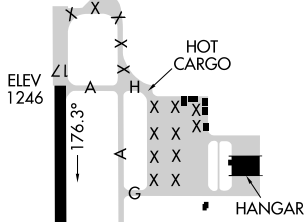

23222

AIRPORT DIAGRAM

AL-362 (FAA)

SALINA RGNL (SLN)
SALINA, KANSAS

ATIS
120.15
SALINA TOWER*
119.3 257.7
GND CON
121.9 360.8

VAR 3.6° E
JANUARY 2020
ANNUAL RATE OF CHANGE
0.1° W

RESTRICTED AREA

38°48'N

38°47'N

RWY 04-22
PCN 5 F/C/Y/U
S-100, D-135, 2D-230
RWY 12-30
PCN 23 R/C/X/U
S-55, D-68, 2D-125
RWY 17-35
PCN 75 R/C/W/U
S-75, D-200, 2D-360, 2D/2D2-600
RWY 18-36
PCN 11 F/C/Y/U
S-30

FIELD
ELEV
1288

CAUTION: BE ALERT TO RUNWAY CROSSING CLEARANCES.
READBACK OF ALL RUNWAY HOLDING INSTRUCTIONS IS REQUIRED.