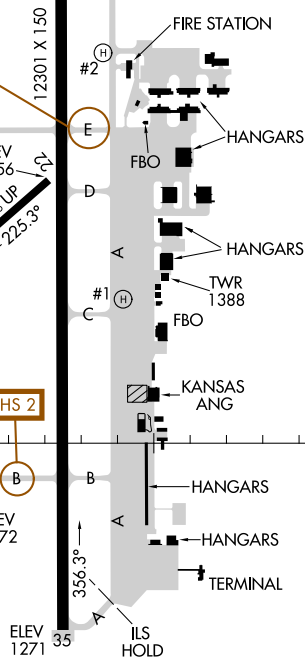

23222

AIRPORT DIAGRAM

AL-362 (FAA)

SALINA RGNL (SLN)
SALINA, KANSAS

ATIS
120.15
SALINA TOWER*
119.3 257.7
GND CON
121.9 360.8

VAR 3.6° E
JANUARY 2020
ANNUAL RATE OF CHANGE
0.1° W

RESTRICTED AREA

38°48'N

38°47'N

RWY 04-22
PCN 5 F/C/Y/U
S-100, D-135, 2D-230
RWY 12-30
PCN 23 R/C/X/U
S-55, D-68, 2D-125
RWY 17-35
PCN 75 R/C/W/U
S-75, D-200, 2D-360, 2D/2D2-600
RWY 18-36
PCN 11 F/C/Y/U
S-30

FIELD
ELEV
1288

CAUTION: BE ALERT TO RUNWAY CROSSING CLEARANCES.
READBACK OF ALL RUNWAY HOLDING INSTRUCTIONS IS REQUIRED.

97°40'W

97°39'W

97°38'W

NC-2, 28 NOV 2024 to 26 DEC 2024

NC-2, 28 NOV 2024 to 26 DEC 2024

AIRPORT DIAGRAM

23222

SALINA, KANSAS
SALINA RGNL (SLN)