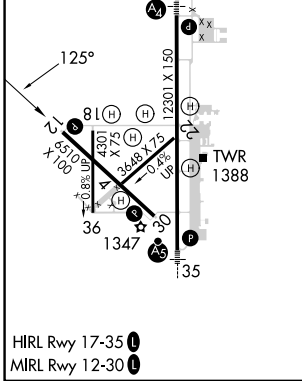

APP CRS 125°	Rwy Idg TDZE Apt Elev	6510 1265 1288
------------------------	-----------------------------	---

RNAV (GPS) RWY 12

SALINA RGNL (SLN)

⚠ Circling NA for Cat D southwest of runway 12-30.
⚠ DME/DME RNP-0.3 NA.

MISSED APPROACH: Climb to 3400 direct IRACE and hold.

ATIS 120.15	KANSAS CITY CENTER 134.9 363.2	SALINA TOWER ★ 119.3 (CTAF) 0 257.7	GND CON 121.9 360.8	UNICOM 122.95
-----------------------	--	---	-------------------------------	-------------------------

CATEGORY	A	B	C	D
LNAV MDA	1700-1	435 (500-1)	1700-1¼ 435 (500-1¼)	1700-1½ 435 (500-1½)
CIRCLING	1820-1 532 (600-1)	1840-1 552 (600-1)	1860-1½ 572 (600-1½)	1860-2 572 (600-2)

NC-2, 28 NOV 2024 to 26 DEC 2024