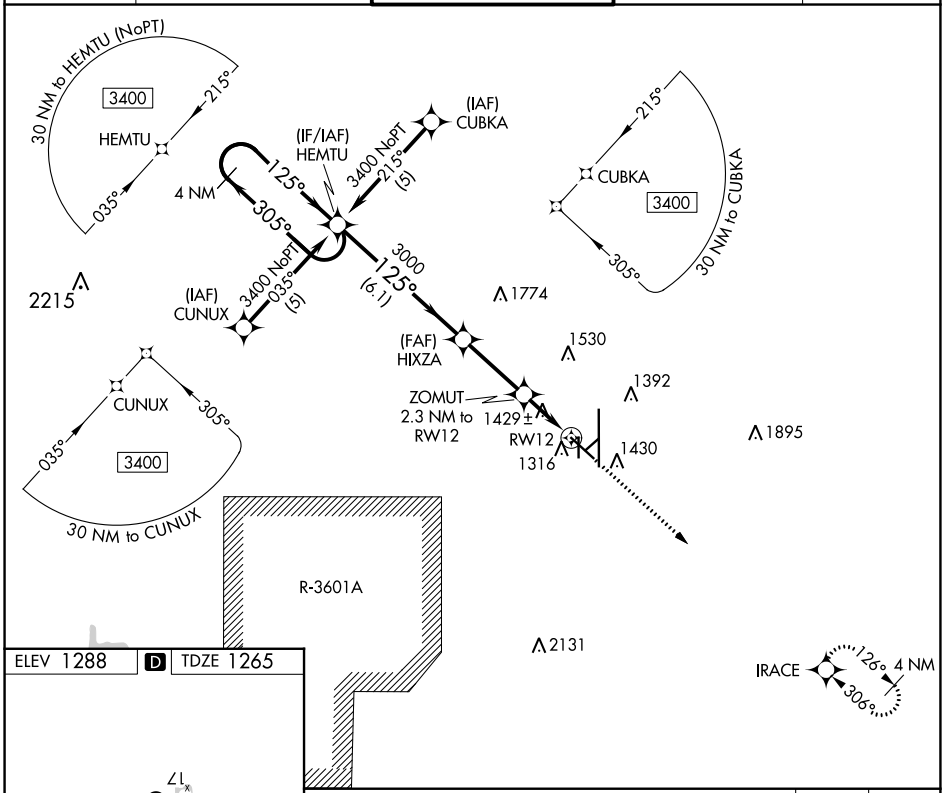

APP CRS 125°	Rwy Idg TDZE Apt Elev	6510 1265 1288
------------------------	-----------------------------	---

RNAV (GPS) RWY 12

SALINA RGNL (SLN)

⚠ Circling NA for Cat D southwest of runway 12-30.
⚠ DME/DME RNP-0.3 NA.

MISSED APPROACH: Climb to 3400 direct IRACE and hold.

ATIS 120.15	KANSAS CITY CENTER 134.9 363.2	SALINA TOWER ★ 119.3 (CTAF) 0 257.7	GND CON 121.9 360.8	UNICOM 122.95
-----------------------	--	---	-------------------------------	-------------------------

CATEGORY	A	B	C	D
LNAV MDA	1700-1	435 (500-1)	1700-1¼ 435 (500-1¼)	1700-1½ 435 (500-1½)
CIRCLING	1820-1 532 (600-1)	1840-1 552 (600-1)	1860-1½ 572 (600-1½)	1860-2 572 (600-2)

NC-2, 28 NOV 2024 to 26 DEC 2024