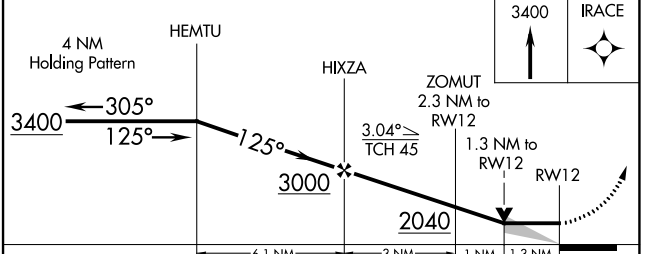

APP CRS 125°	Rwy Idg TDZE Apt Elev	6510 1265 1288
------------------------	-----------------------------	---

RNAV (GPS) RWY 12

SALINA RGNL (SLN)

⚠ Circling NA for Cat D southwest of runway 12-30.
⚠ DME/DME RNP-0.3 NA.

MISSED APPROACH: Climb to 3400 direct IRACE and hold.

ATIS 120.15	KANSAS CITY CENTER 134.9 363.2	SALINA TOWER ★ 119.3 (CTAF) 0 257.7	GND CON 121.9 360.8	UNICOM 122.95
-----------------------	--	---	-------------------------------	-------------------------