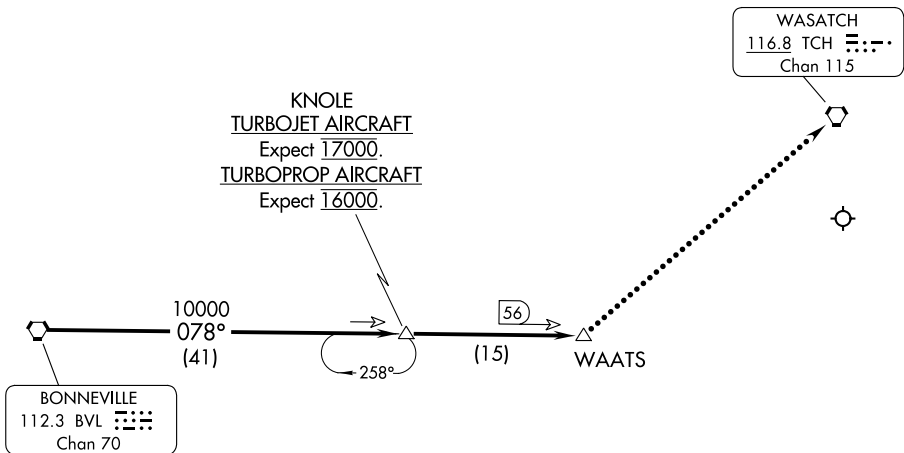

(BVL.BVL2) 24025

BONNEVILLE TWO ARRIVAL

AL-365 (FAA)

SALT LAKE CITY INTL (SLC)
SALT LAKE CITY, UTAH

SALT LAKE CITY APP CON
128.6 322.3
D-ATIS 124.75 125.625

SW-4, 28 NOV 2024 to 26 DEC 2024

SW-4, 28 NOV 2024 to 26 DEC 2024

NOTE: DME required.
NOTE: Chart not to scale.

ARRIVAL ROUTE DESCRIPTION

From BVL VORTAC via BVL R-078 to WAATS, thence expect RADAR vectors to final approach course.

LOST COMMUNICATIONS: In the event of lost communications at WAATS, proceed direct TCH VORTAC. Maintain 13000' until TCH VORTAC.

BONNEVILLE TWO ARRIVAL

(BVL.BVL2) 31MAR16

SALT LAKE CITY, UTAH
SALT LAKE CITY INTL (SLC)