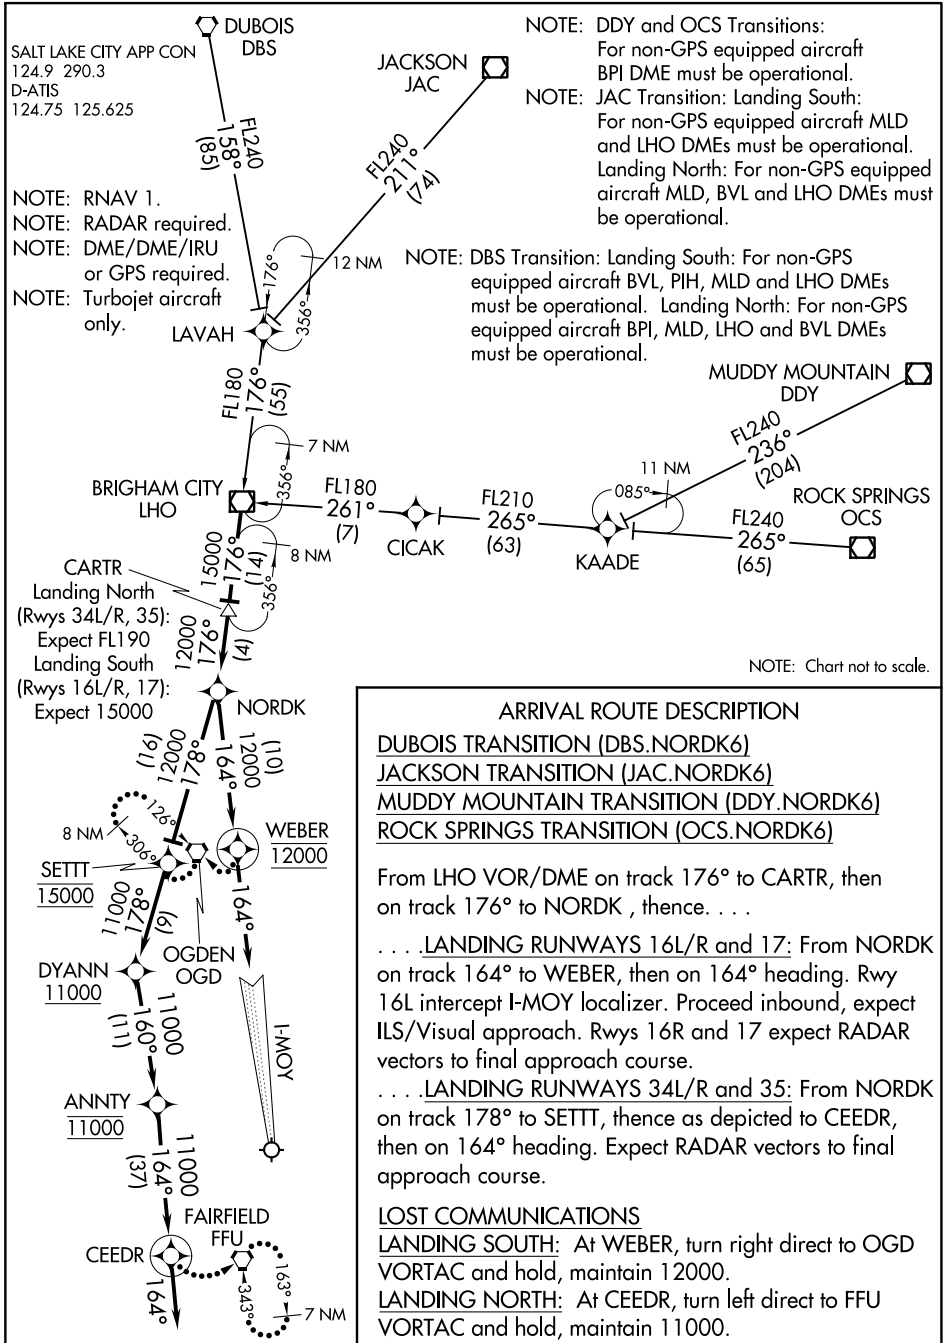

(LHO.NORDK6) 24305

NORDK SIX ARRIVAL (RNAV)

AL-365 (FAA)

SALT LAKE CITY INTL (SLC)
SALT LAKE CITY, UTAH

SW-4, 28 NOV 2024 to 26 DEC 2024

SW-4, 28 NOV 2024 to 26 DEC 2024

NORDK SIX ARRIVAL (RNAV)

(LHO.NORDK6) 08NOV18

SALT LAKE CITY, UTAH
SALT LAKE CITY INTL (SLC)