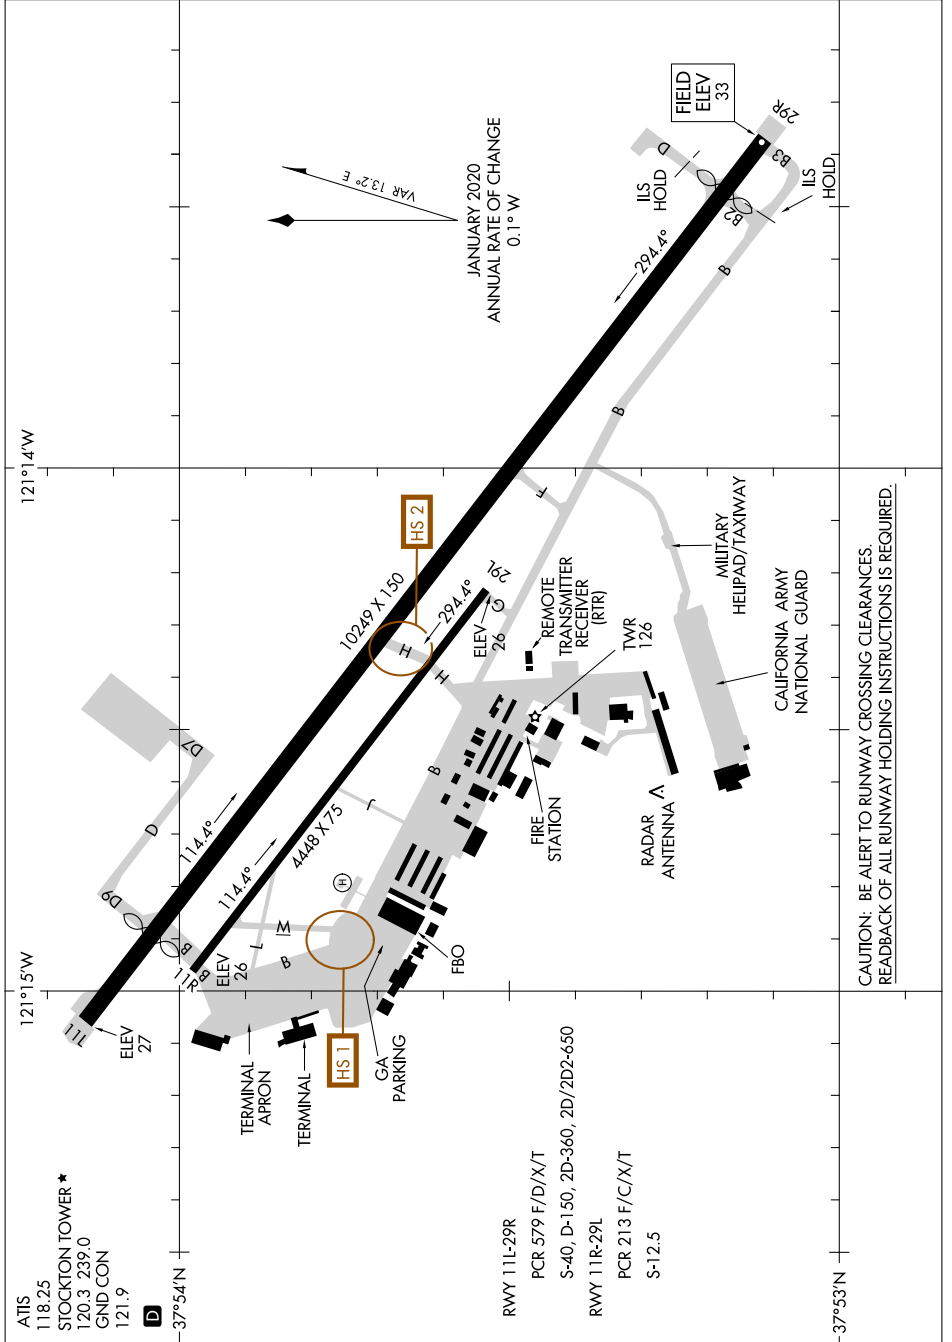

# AIRPORT DIAGRAM

AL-407 (FAA)

STOCKTON METRO (SCK)  
STOCKTON, CALIFORNIA

SW-2, 28 NOV 2024 to 26 DEC 2024

CAUTION: BE ALERT TO RUNWAY CROSSING CLEARANCES.  
READBACK OF ALL RUNWAY HOLDING INSTRUCTIONS IS REQUIRED.

# AIRPORT DIAGRAM

STOCKTON, CALIFORNIA  
STOCKTON METRO (SCK)

SW-2, 28 NOV 2024 to 26 DEC 2024