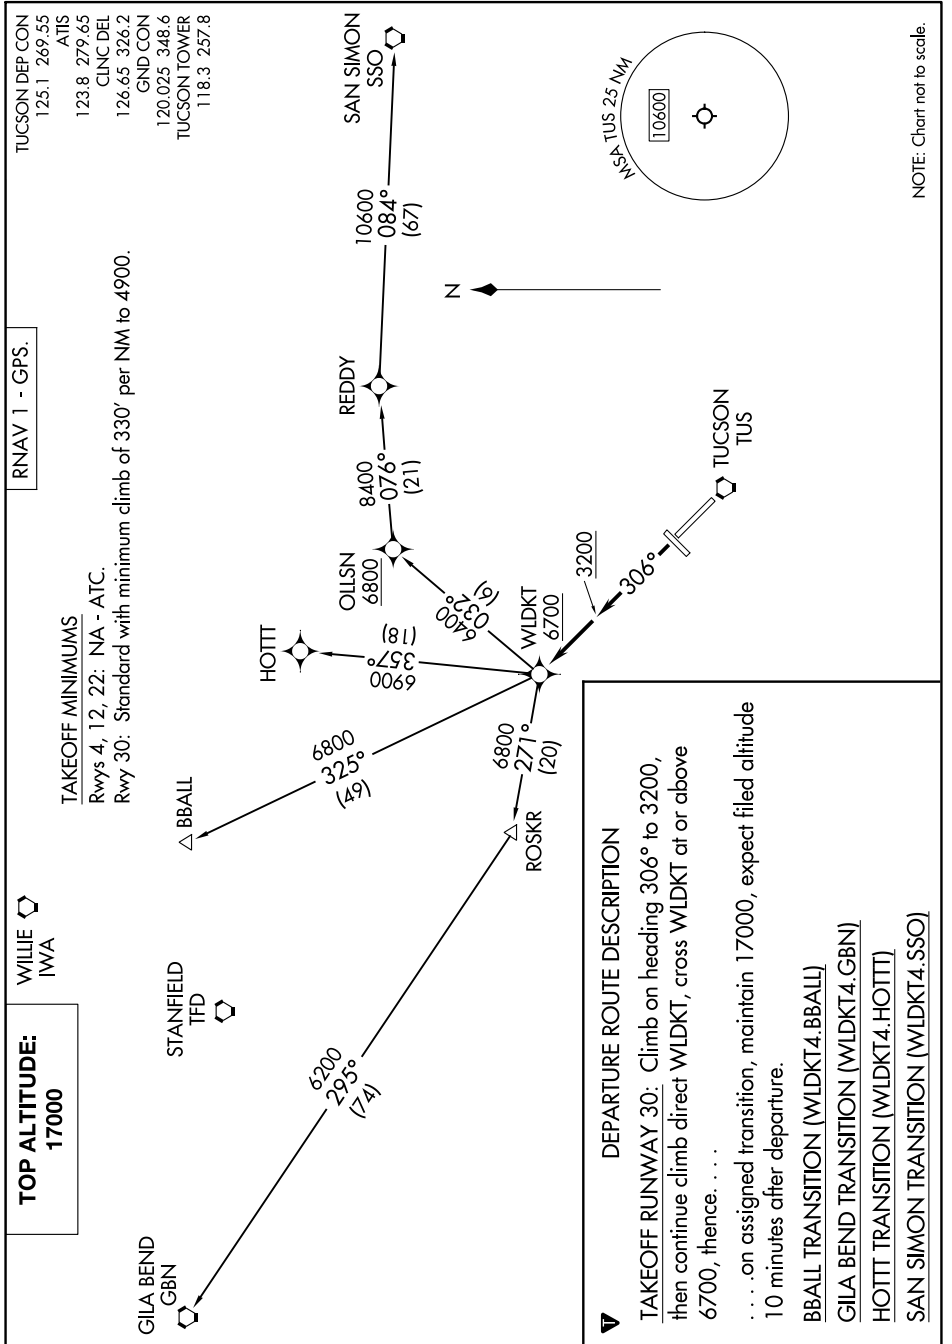

# WLDKT FOUR DEPARTURE (RNAV)

AL-430 (FAA)

TUCSON INTL (TUS)  
TUCSON, ARIZONA

SW-4, 28 NOV 2024 to 26 DEC 2024

# WLDKT FOUR DEPARTURE (RNAV)

SW-4, 28 NOV 2024 to 26 DEC 2024