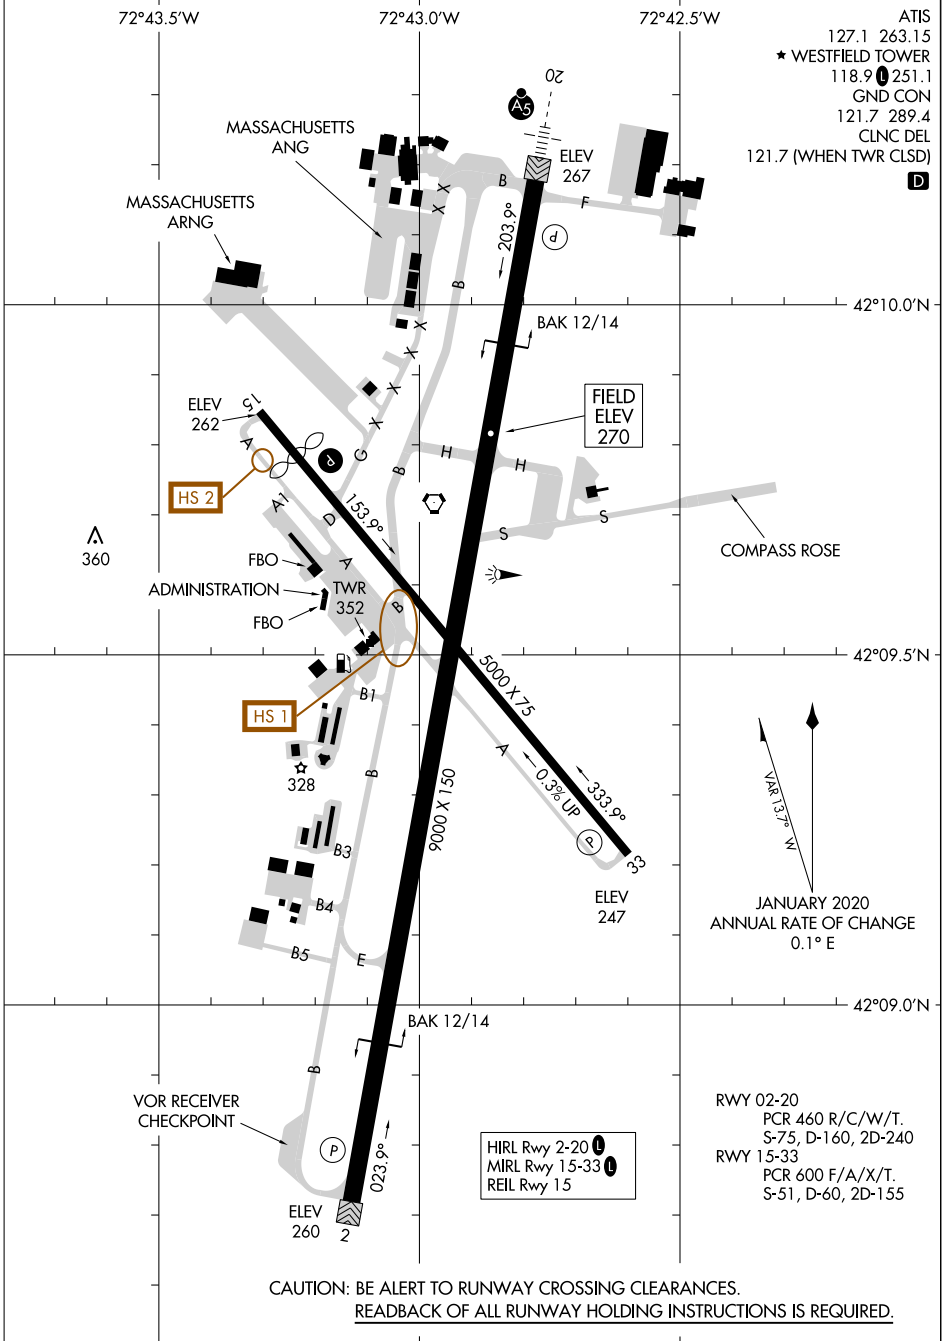

AIRPORT DIAGRAM

AL-446 (FAA)

WESTFIELD-BARNES RGNL (B.A.F)
WESTFIELD/SPRINGFIELD, MASSACHUSETTS

NE-1, 28 NOV 2024 to 26 DEC 2024

NE-1, 28 NOV 2024 to 26 DEC 2024

CAUTION: BE ALERT TO RUNWAY CROSSING CLEARANCES.
READBACK OF ALL RUNWAY HOLDING INSTRUCTIONS IS REQUIRED.