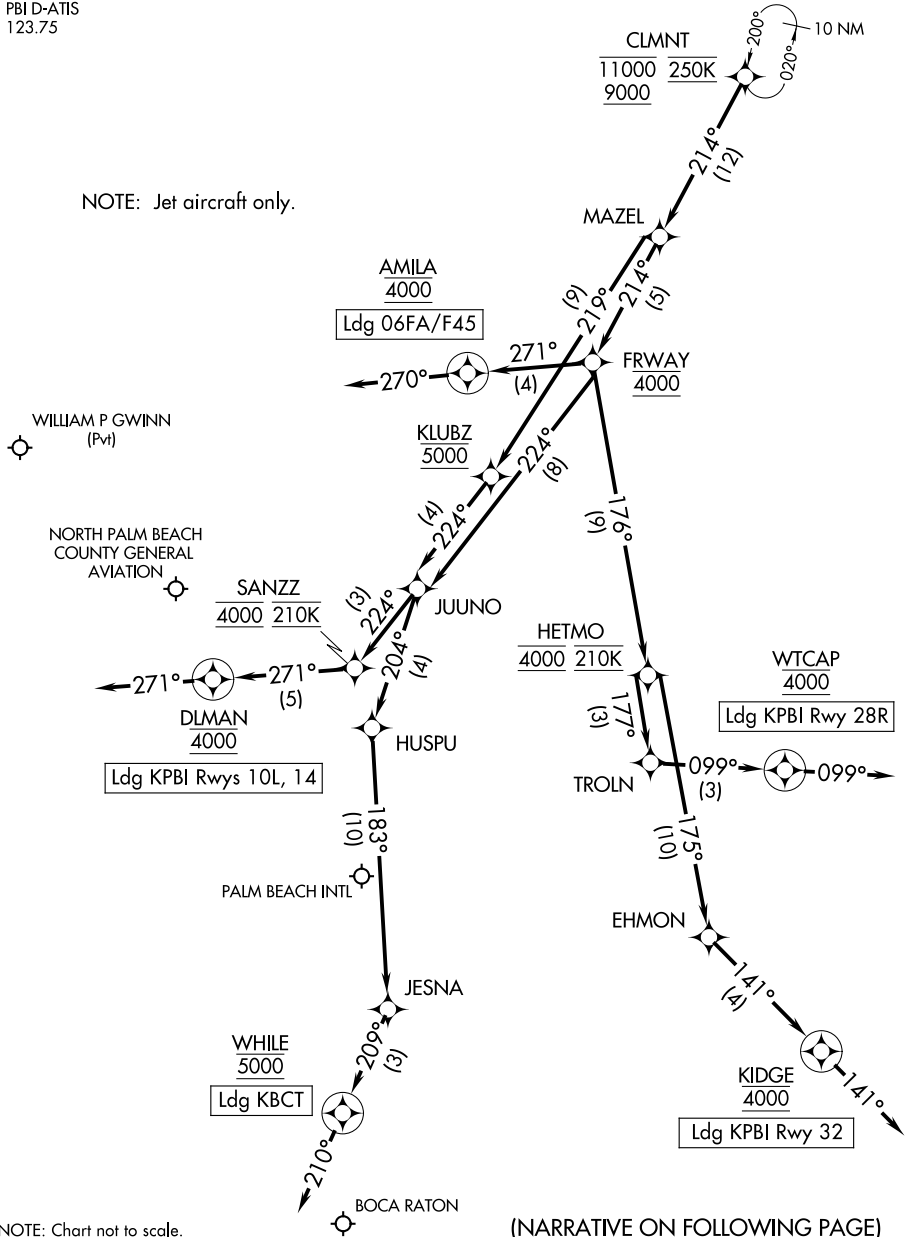

CLMNT TWO ARRIVAL (RNAV) Arrival Routes

WEST PALM BEACH, FLORIDA

PALM BEACH APP CON
124.6 317.4
F45 CTAF
123.075
PBI D-ATIS
123.75

RNAV 1 - DME/DME/IRU or GPS.

RADAR required.

NOTE: Jet aircraft only.

NOTE: Chart not to scale.

(NARRATIVE ON FOLLOWING PAGE)

SE-3, 28 NOV 2024 to 26 DEC 2024

SE-3, 28 NOV 2024 to 26 DEC 2024