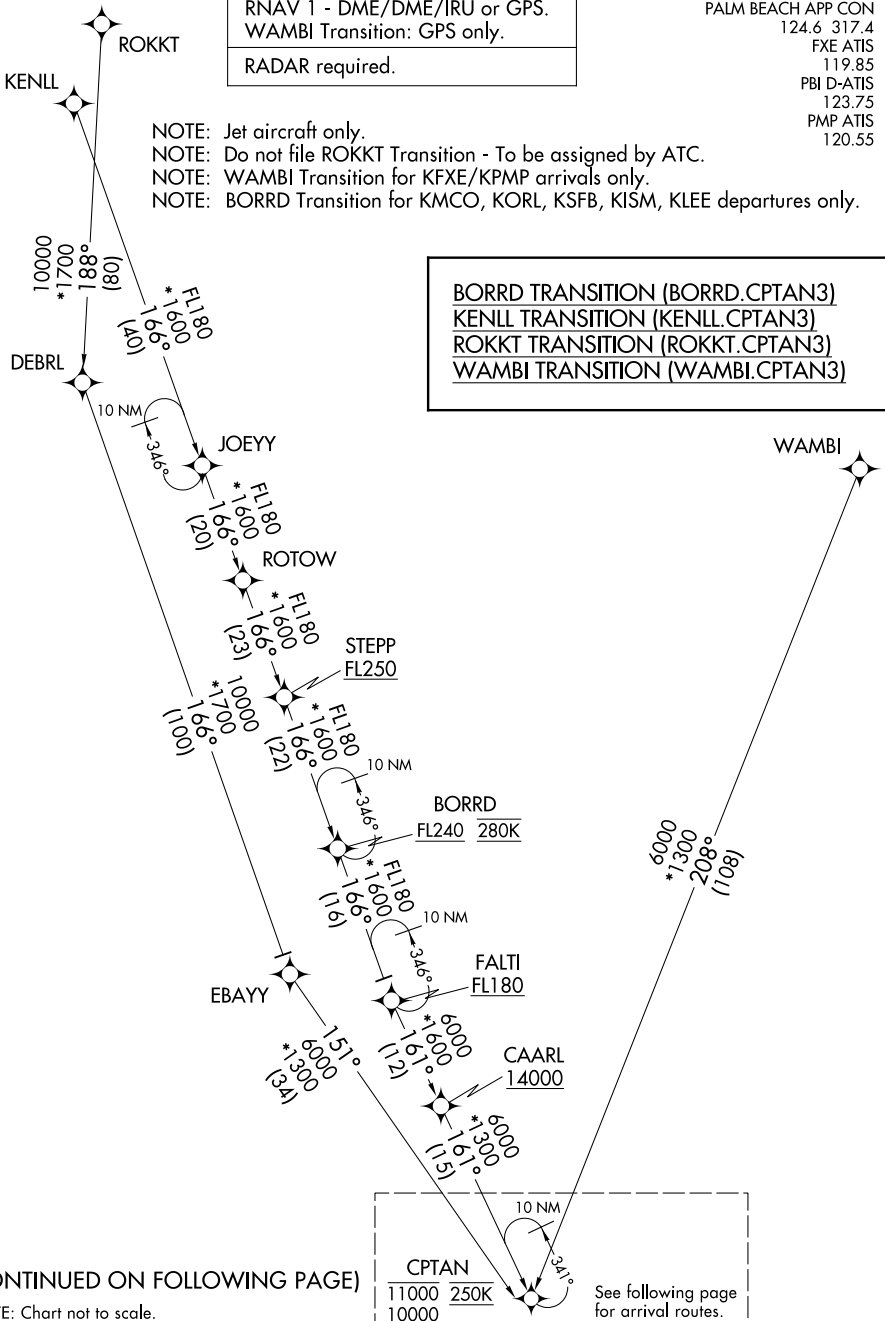

CPTAN THREE ARRIVAL (RNAV) Transition Routes

WEST PALM BEACH, FLORIDA

RNAV 1 - DME/DME/IRU or GPS. WAMBI Transition: GPS only.
RADAR required.

PALM BEACH APP CON
124.6 317.4
FXE ATIS
119.85
PBI D-ATIS
123.75
PMP ATIS
120.55

- NOTE: Jet aircraft only.
- NOTE: Do not file ROKKT Transition - To be assigned by ATC.
- NOTE: WAMBI Transition for KFEX/KPMP arrivals only.
- NOTE: BORRD Transition for KMCO, KORL, KSF, KISM, KLEE departures only.

BORRD TRANSITION (BORRD.CPTAN3)
KENLL TRANSITION (KENLL.CPTAN3)
ROKKT TRANSITION (ROKKT.CPTAN3)
WAMBI TRANSITION (WAMBI.CPTAN3)

(CONTINUED ON FOLLOWING PAGE)

NOTE: Chart not to scale.

CPTAN
11000 250K
10000

See following page for arrival routes.

SE-3, 28 NOV 2024 to 26 DEC 2024

SE-3, 28 NOV 2024 to 26 DEC 2024

CPTAN THREE ARRIVAL (RNAV) Transition Routes

WEST PALM BEACH, FLORIDA