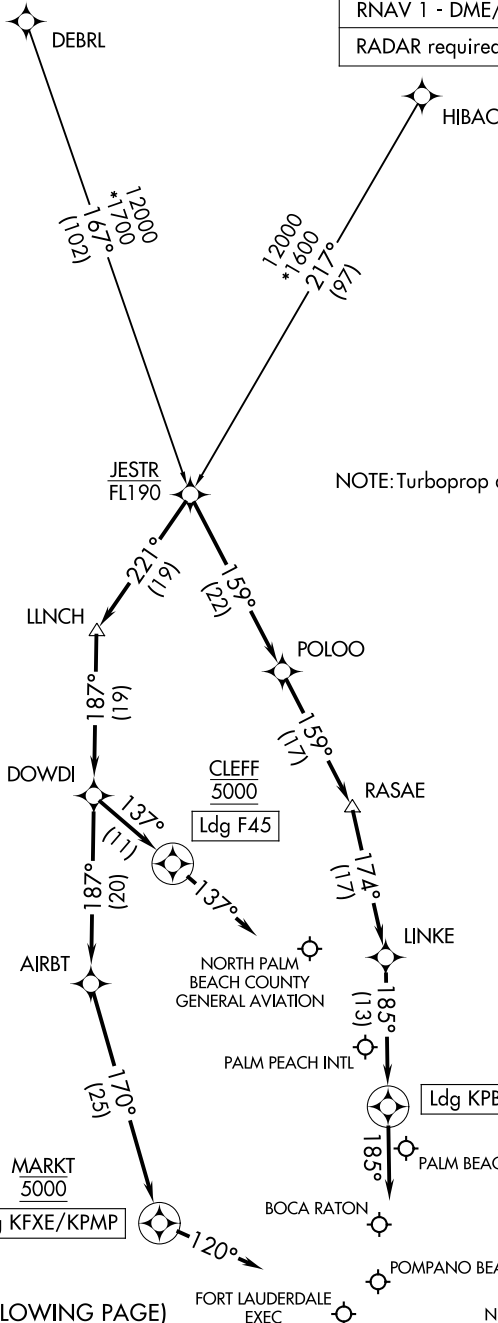

(JESTR.JESTR1) 22139

AL-449 (FAA)

JESTR ONE ARRIVAL (RNAV)

WEST PALM BEACH, FLORIDA

PALM BEACH APP CON
 124.6 317.4
 FXE ATIS
 119.85
 PBI D-ATIS
 123.75
 PMP ATIS
 120.55

RNAV 1 - DME/DME/IRU or GPS.

RADAR required.

NOTE: Turboprop aircraft only.

(NARRATIVE ON FOLLOWING PAGE)

NOTE: Chart not to scale.

JESTR ONE ARRIVAL (RNAV)

WEST PALM BEACH, FLORIDA

(JESTR.JESTR1) 19MAY22

SE-3, 28 NOV 2024 to 26 DEC 2024

SE-3, 28 NOV 2024 to 26 DEC 2024