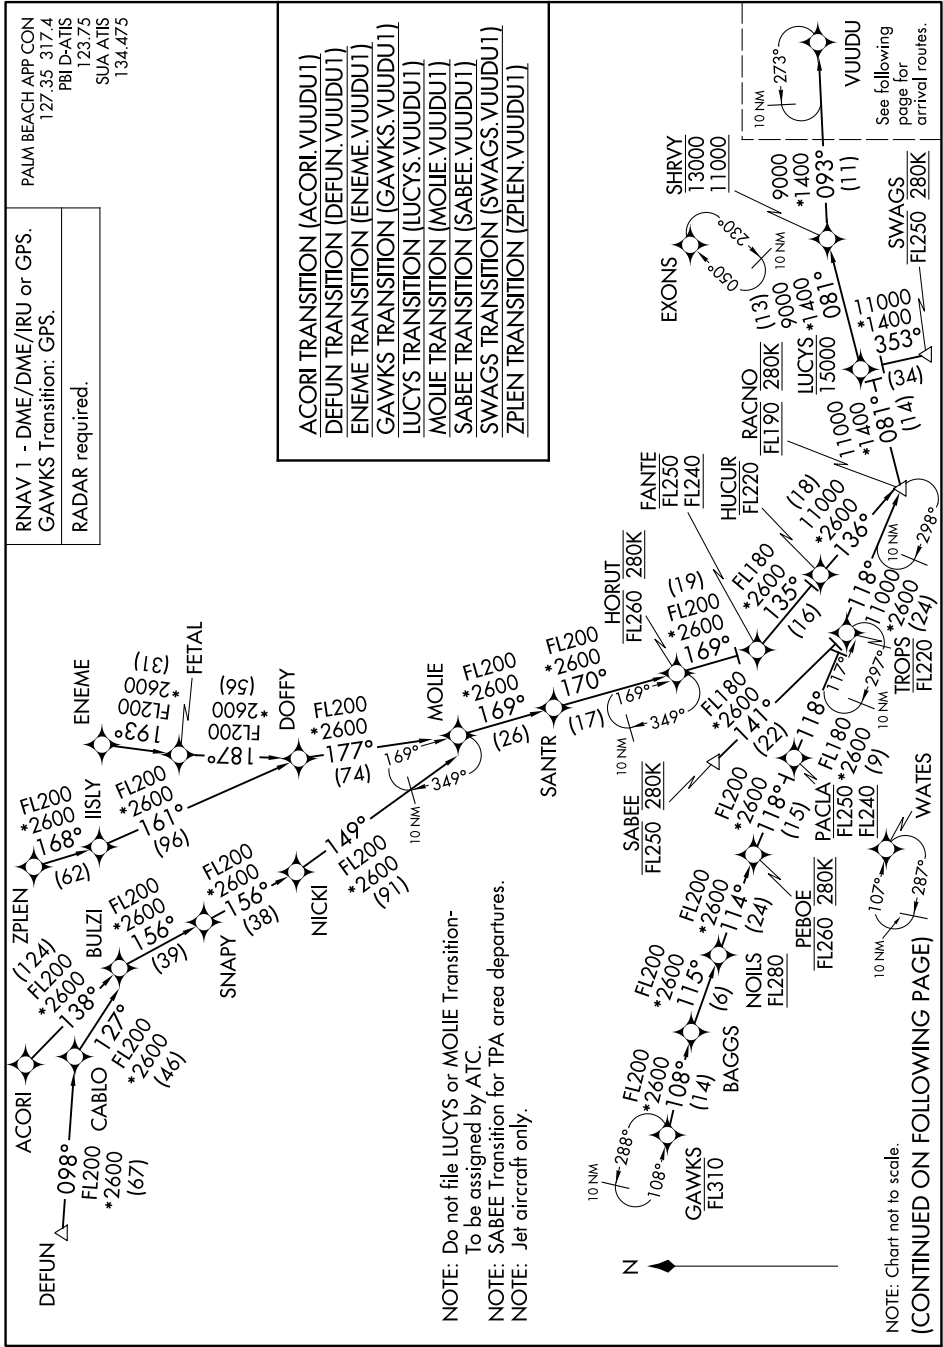

VUUDU ONE ARRIVAL (RNAV) Transition Routes

WEST PALM BEACH, FLORIDA

SE-3, 28 NOV 2024 to 26 DEC 2024

VUUDU ONE ARRIVAL (RNAV) Transition Routes

WEST PALM BEACH, FLORIDA

SE-3, 28 NOV 2024 to 26 DEC 2024