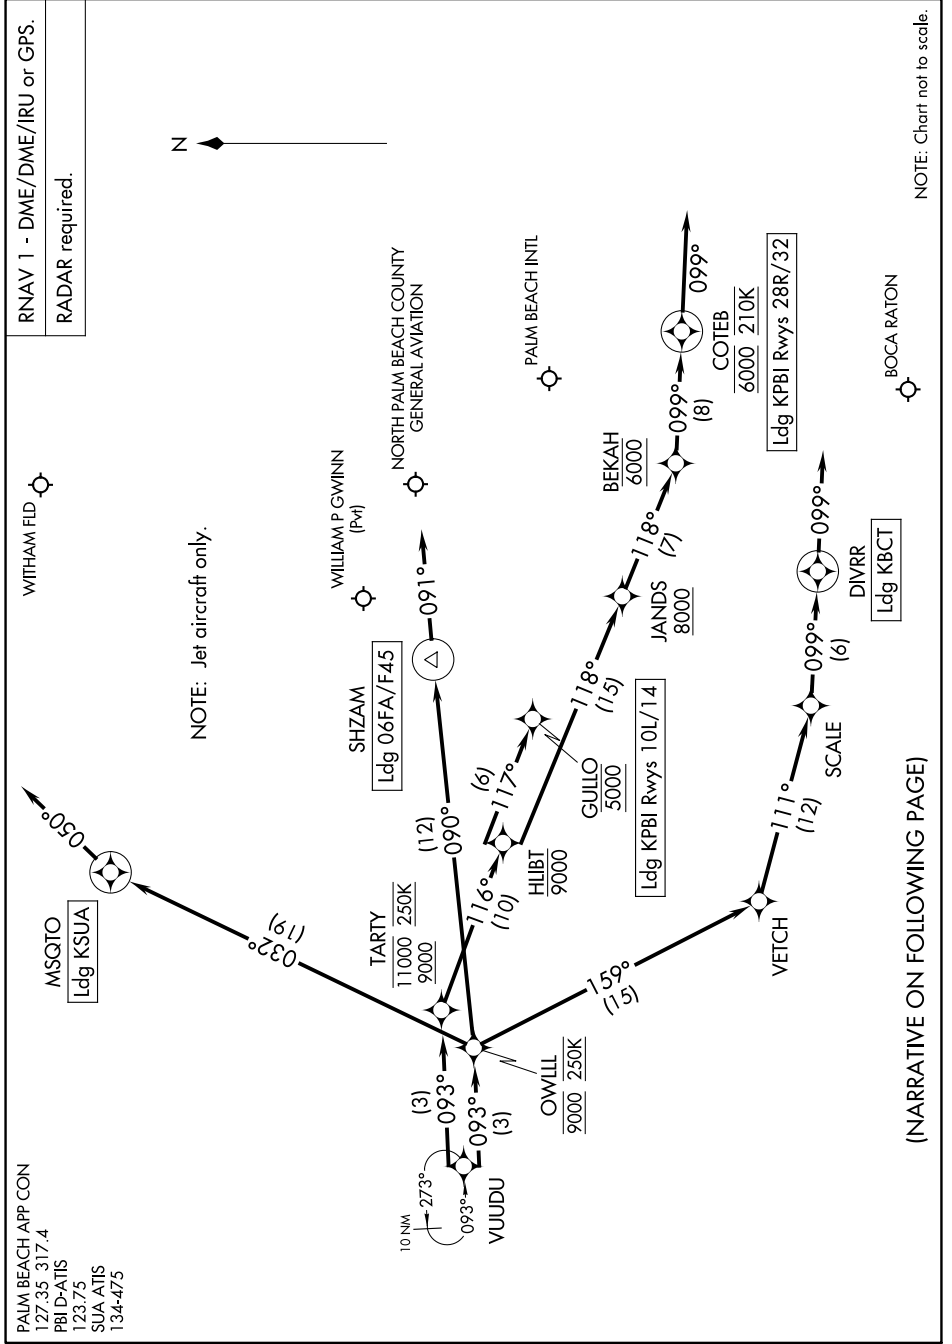

(VUUDU.VUUDU1) 23222

AL-449 (FAA)

VUUDU ONE ARRIVAL (RNAV) Arrival Routes

Arrival Routes

WEST PALM BEACH, FLORIDA

SE-3, 28 NOV 2024 to 26 DEC 2024

VUUDU ONE ARRIVAL (RNAV) Arrival Routes

Arrival Routes

WEST PALM BEACH, FLORIDA

(VUUDU.VUUDU1) 19MAY22

(NARRATIVE ON FOLLOWING PAGE)

SE-3, 28 NOV 2024 to 26 DEC 2024