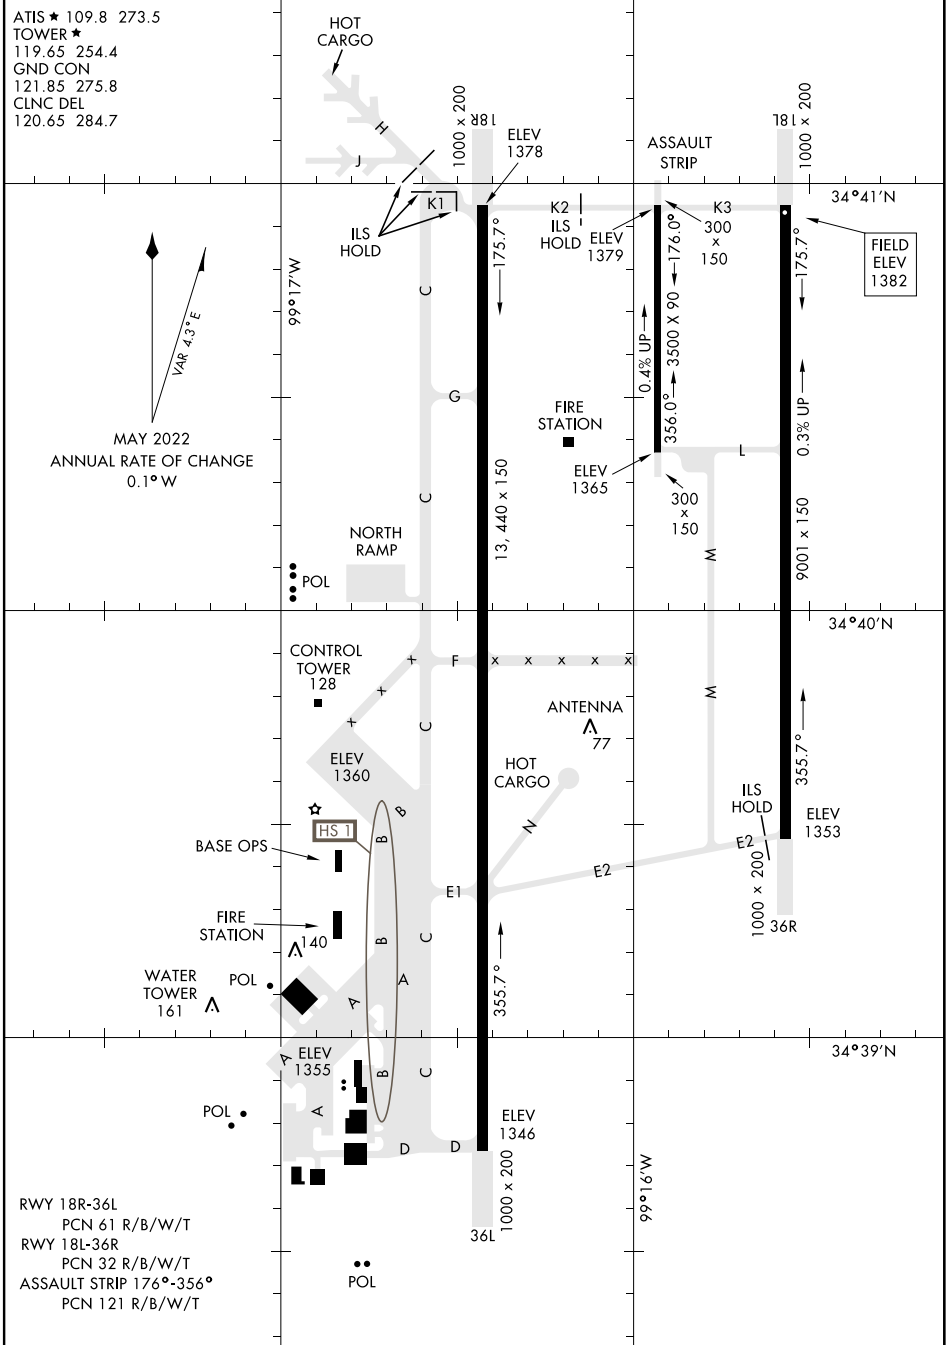

# AIRPORT DIAGRAM

AL-482 [USAF]

ALTUS AFB (KLTS)

ALTUS, OKLAHOMA

ATIS ★ 109.8 273.5  
 TOWER ★  
 119.65 254.4  
 GND CON  
 121.85 275.8  
 CLNC DEL  
 120.65 284.7

MAY 2022  
 ANNUAL RATE OF CHANGE  
 0.1° W

SC-1, 28 NOV 2024 to 26 DEC 2024

SC-1, 28 NOV 2024 to 26 DEC 2024

# AIRPORT DIAGRAM

ALTUS, OKLAHOMA

ALTUS AFB (KLTS)