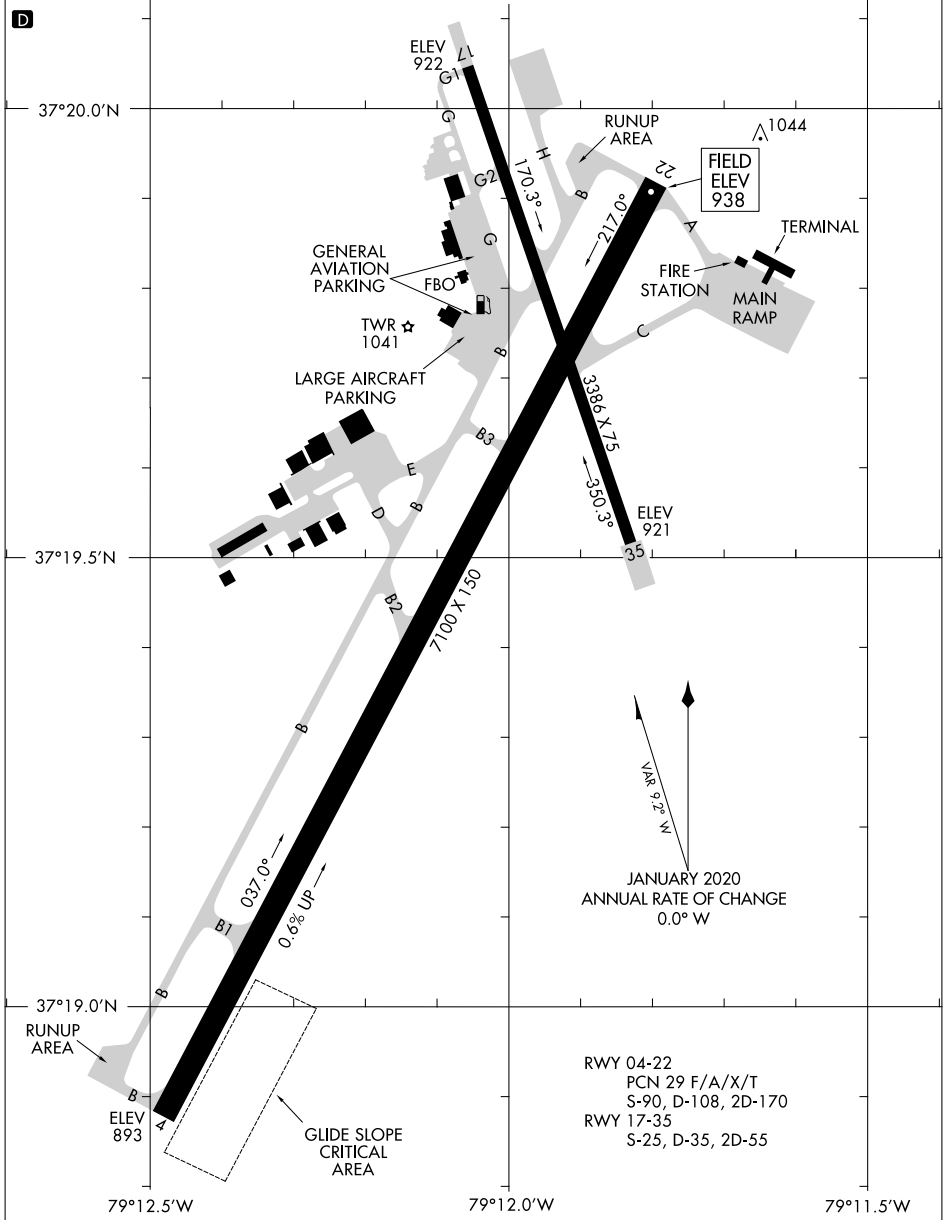

24137

AIRPORT DIAGRAM

LYNCHBURG RGNL/PRESTON GLENN FLD (LYH)
AL-499 (FAA)
LYNCHBURG, VIRGINIA

ATIS
119.8
LYNCHBURG TOWER*
127.65 257.8
GND CON
121.9

CAUTION: BE ALERT TO RUNWAY CROSSING CLEARANCES.
READBCK OF ALL RUNWAY HOLDING INSTRUCTIONS IS REQUIRED.

NE-3, 28 NOV 2024 to 26 DEC 2024

NE-3, 28 NOV 2024 to 26 DEC 2024

AIRPORT DIAGRAM

24137

LYNCHBURG, VIRGINIA
LYNCHBURG RGNL/PRESTON GLENN FLD (LYH)