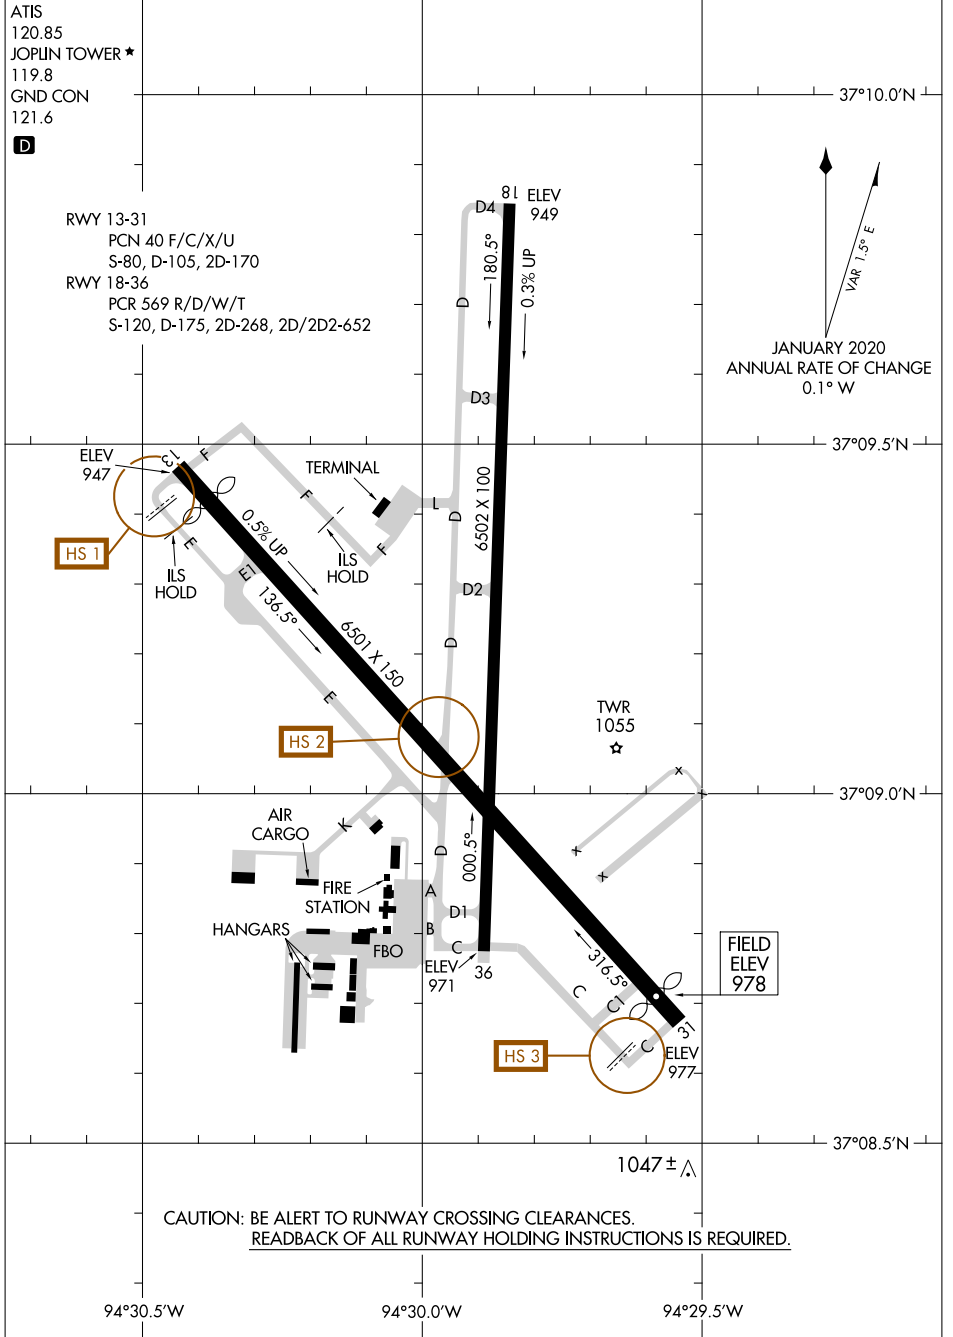

24137

# AIRPORT DIAGRAM

AL-540 (FAA)

JOPLIN RGNL (JLN)  
JOPLIN, MISSOURI

NC-3, 28 NOV 2024 to 26 DEC 2024

NC-3, 28 NOV 2024 to 26 DEC 2024

# AIRPORT DIAGRAM

24137

JOPLIN, MISSOURI  
JOPLIN RGNL (JLN)