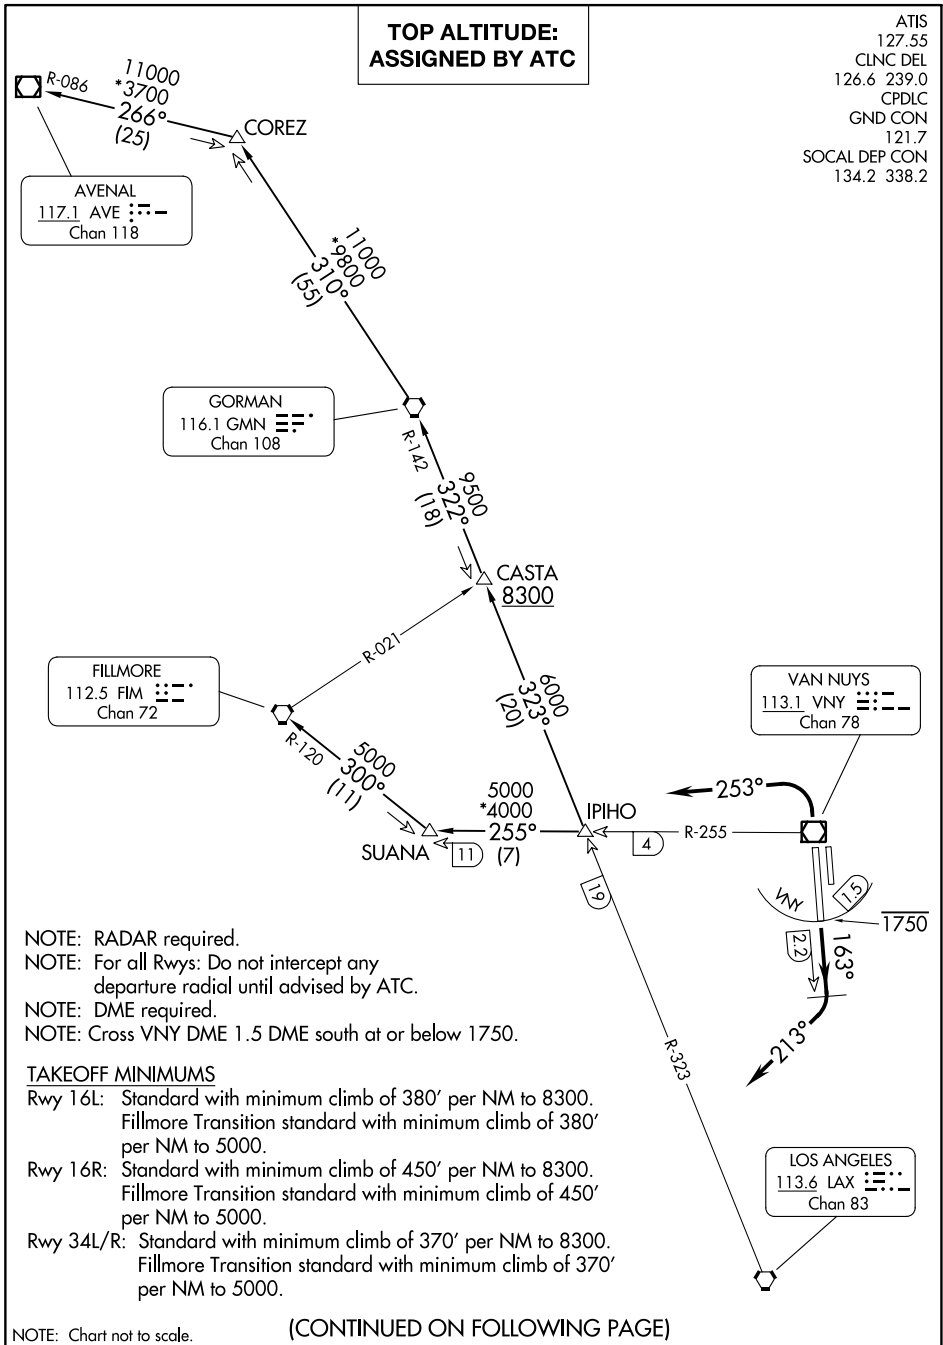

**TOP ALTITUDE:  
ASSIGNED BY ATC**

ATIS  
127.55  
CLNC DEL  
126.6 239.0  
CPDLC  
GND CON  
121.7  
SOCAL DEP CON  
134.2 338.2

SW-3, 28 NOV 2024 to 26 DEC 2024

SW-3, 28 NOV 2024 to 26 DEC 2024