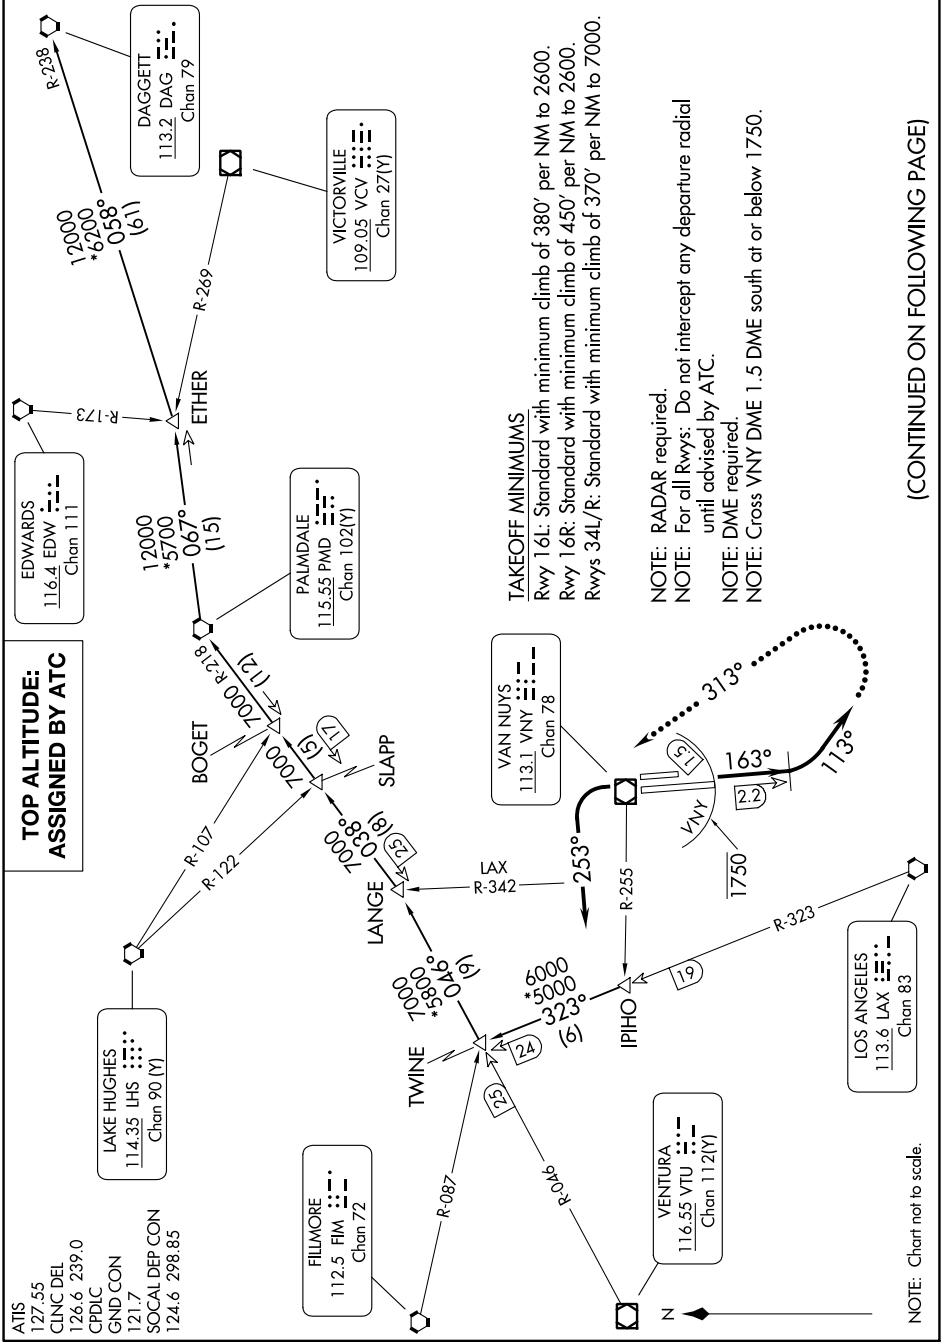

NEWHALL ONE DEPARTURE

AL-552 (FAA)

VAN NUYS (VNY)
VAN NUYS, CALIFORNIA

SW-3, 28 NOV 2024 to 26 DEC 2024

NEWHALL ONE DEPARTURE

VAN NUYS, CALIFORNIA
VAN NUYS (VNY)

(CONTINUED ON FOLLOWING PAGE)

SW-3, 28 NOV 2024 to 26 DEC 2024