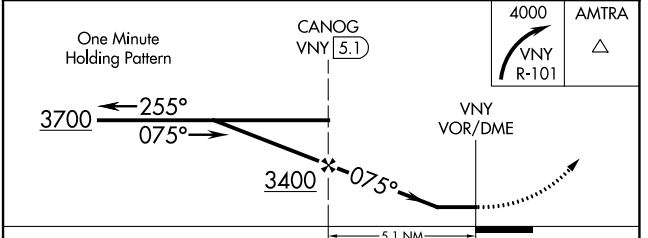

CATEGORY	A	B	C	D
C CIRCLING	1500-1	698 (700-1)	1500-2 698 (700-2)	2060-3 1258 (1300-3)