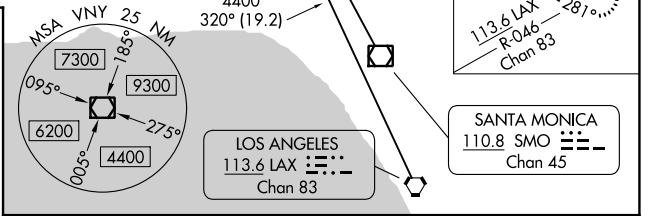

VOR/DME VNY	APP CRS	Rwy Idg TDZE	N/A
113.1	075°	Apt Elev	802
Chan 78			

VOR-A

VAN NUYS (VNY)

⚠ Circling Rwy 16L NA at night.

⚠ MISSED APPROACH: Climbing right turn to 4000 on VNY VOR/DME R-101 to AMTRA INT./20.2 DME and hold.

ATIS	SOCAL APP CON	VAN NUYS TOWER *	GND CON	CLNC DEL	CPDLC	UNICOM
127.55	120.4 360.6 (NORTH) 134.2 338.2 (WEST)	119.3 (CTAF) 239.0	121.7	126.6 239.0		122.95

SW-3, 28 NOV 2024 to 26 DEC 2024

SW-3, 28 NOV 2024 to 26 DEC 2024

CATEGORY	A	B	C	D
C CIRCLING	1500-1	698 (700-1)	1500-2 698 (700-2)	2060-3 1258 (1300-3)