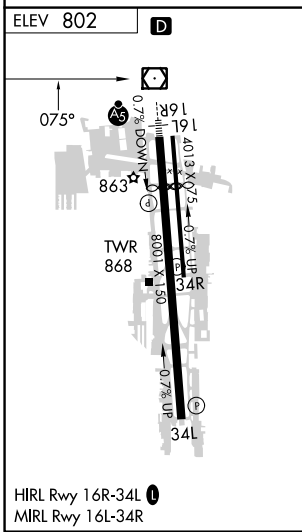

VOR/DME VNY	APP CRS	Rwy Idg TDZE	N/A
113.1	075°	Apt Elev	802
Chan 78			

VOR-A

VAN NUYS (VNY)

⚠ Circling Rwy 16L NA at night.

⚠ MISSED APPROACH: Climbing right turn to 4000 on VNY VOR/DME R-101 to AMTRA INT./20.2 DME and hold.

ATIS	SOCAL APP CON	VAN NUYS TOWER *	GND CON	CLNC DEL	CPDLC	UNICOM
127.55	120.4 360.6 (NORTH) 134.2 338.2 (WEST)	119.3 (CTAF) 239.0	121.7	126.6 239.0		122.95

SW-3, 28 NOV 2024 to 26 DEC 2024

SW-3, 28 NOV 2024 to 26 DEC 2024

CATEGORY	A	B	C	D
C CIRCLING	1500-1	698 (700-1)	1500-2 698 (700-2)	2060-3 1258 (1300-3)