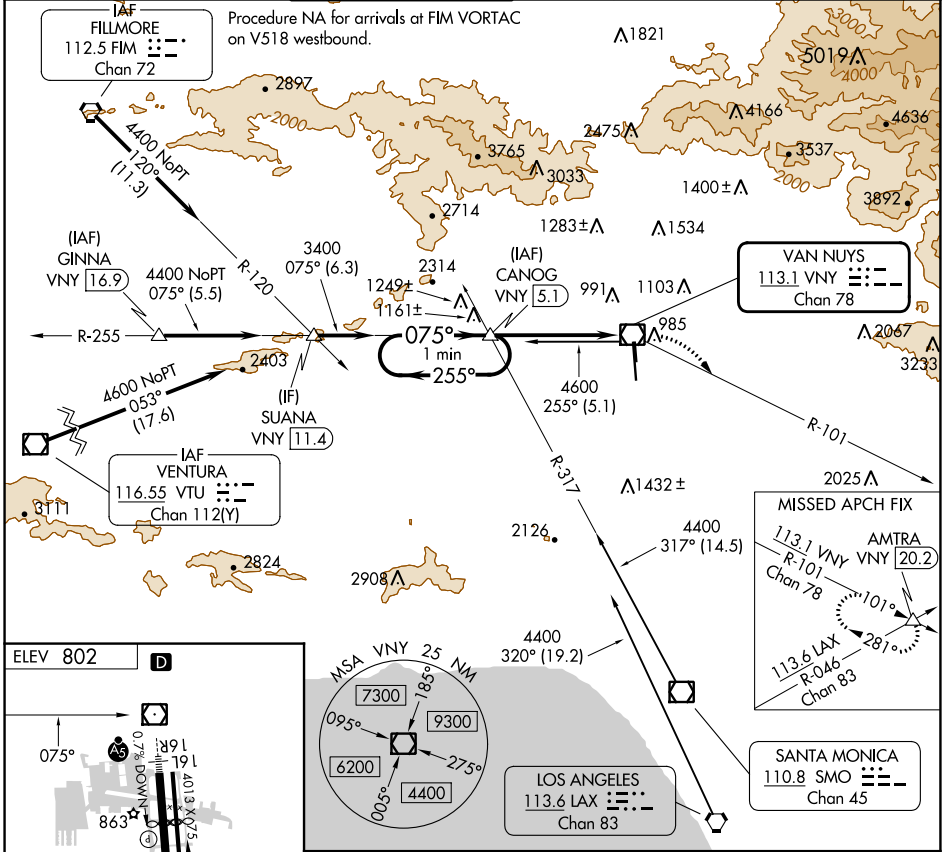

VOR/DME VNY	APP CRS	Rwy Idg TDZE	N/A
113.1	075°	Apt Elev	802
Chan 78			

VOR-A

VAN NUYS (VNY)

⚠ Circling Rwy 16L NA at night.

⚠ MISSED APPROACH: Climbing right turn to 4000 on VNY VOR/DME R-101 to AMTRA INT./20.2 DME and hold.

ATIS	SOCAL APP CON	VAN NUYS TOWER *	GND CON	CLNC DEL	CPDLC	UNICOM
127.55	120.4 360.6 (NORTH) 134.2 338.2 (WEST)	119.3 (CTAF) 239.0	121.7	126.6 239.0		122.95

SW-3, 28 NOV 2024 to 26 DEC 2024

SW-3, 28 NOV 2024 to 26 DEC 2024

CATEGORY	A	B	C	D
C CIRCLING	1500-1	698 (700-1)	1500-2 698 (700-2)	2060-3 1258 (1300-3)