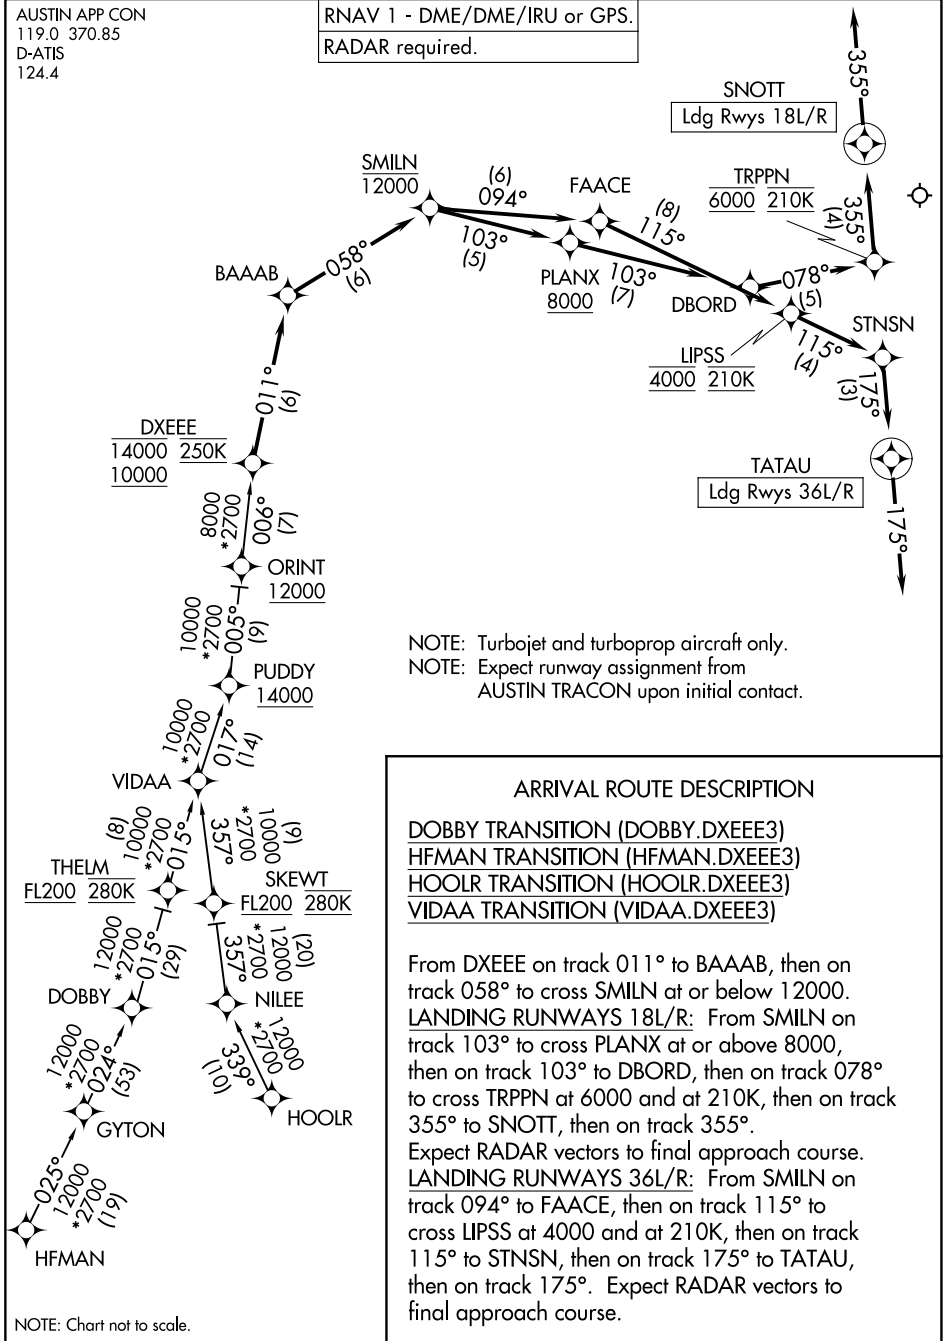

DXEE THREE ARRIVAL (RNAV)

AUSTIN APP CON
119.0 370.85
D-ATIS
124.4

RNAV 1 - DME/DME/IRU or GPS.

RADAR required.

NOTE: Chart not to scale.

DXEEE THREE ARRIVAL (RNAV)

(DXEEE.DXEE3) 14JUL22

SC-3, 28 NOV 2024 to 26 DEC 2024

SC-3, 28 NOV 2024 to 26 DEC 2024